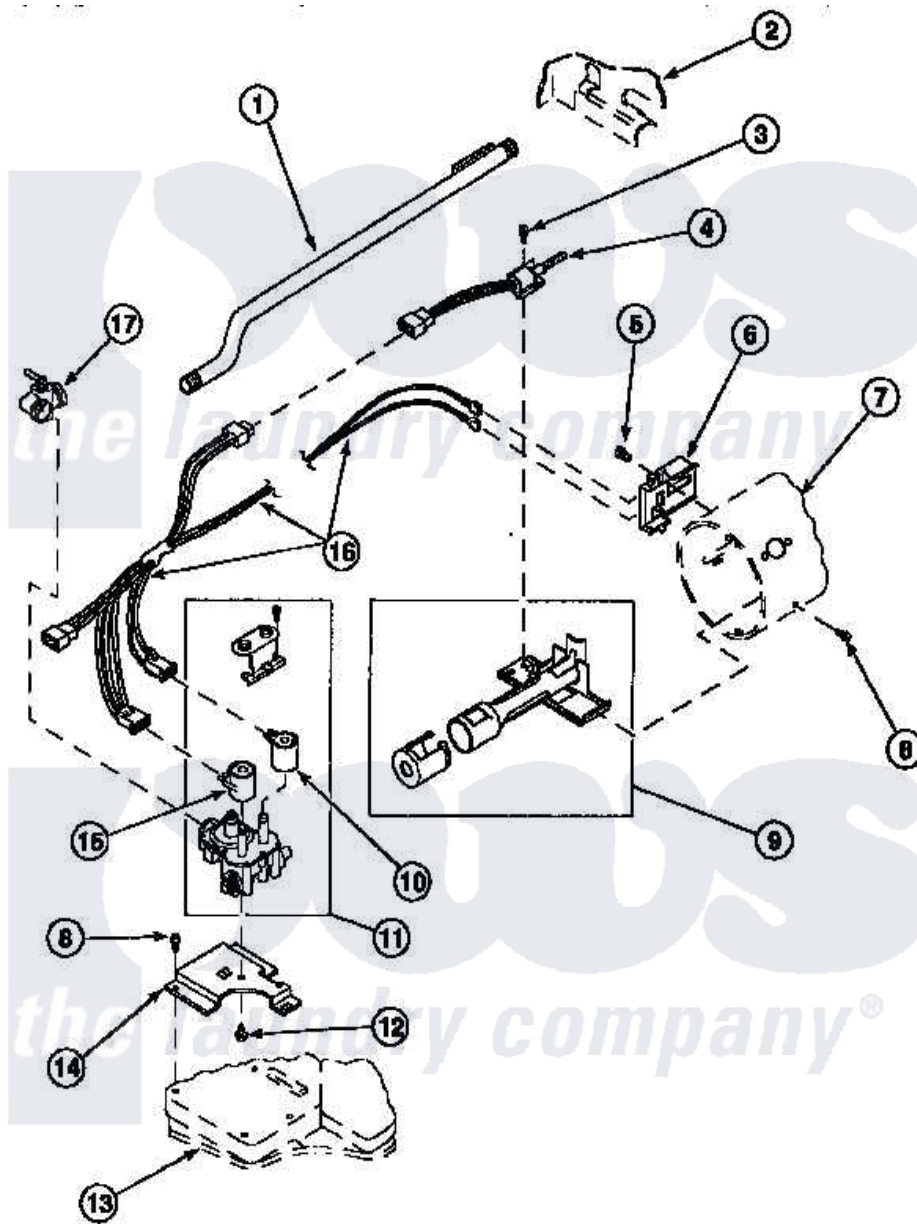

Amana LE7121LM (BOM: PLE7121LM) 04 - GAS VALVE, IGNITER & GAS CONVERSION KITS

Amana Residential Amana LE7121LM (BOM: PLE7121LM) Dryer Parts Parts Diagram 04 - GAS VALVE, IGNITER & GAS CONVERSION KITS
 Click on the part number to view part

Item	Original Part Number	Replaced By	Status	Part Description
2	500001P		Not Available	(ADD LETTER BEFORE "P" IN PART
5	23222	3177991		Screw
8	501668	503688		Screw, 10B-16 X .34 I
13	500070			Base, Dryer
NI	501397			Assembly, Wiring Harness