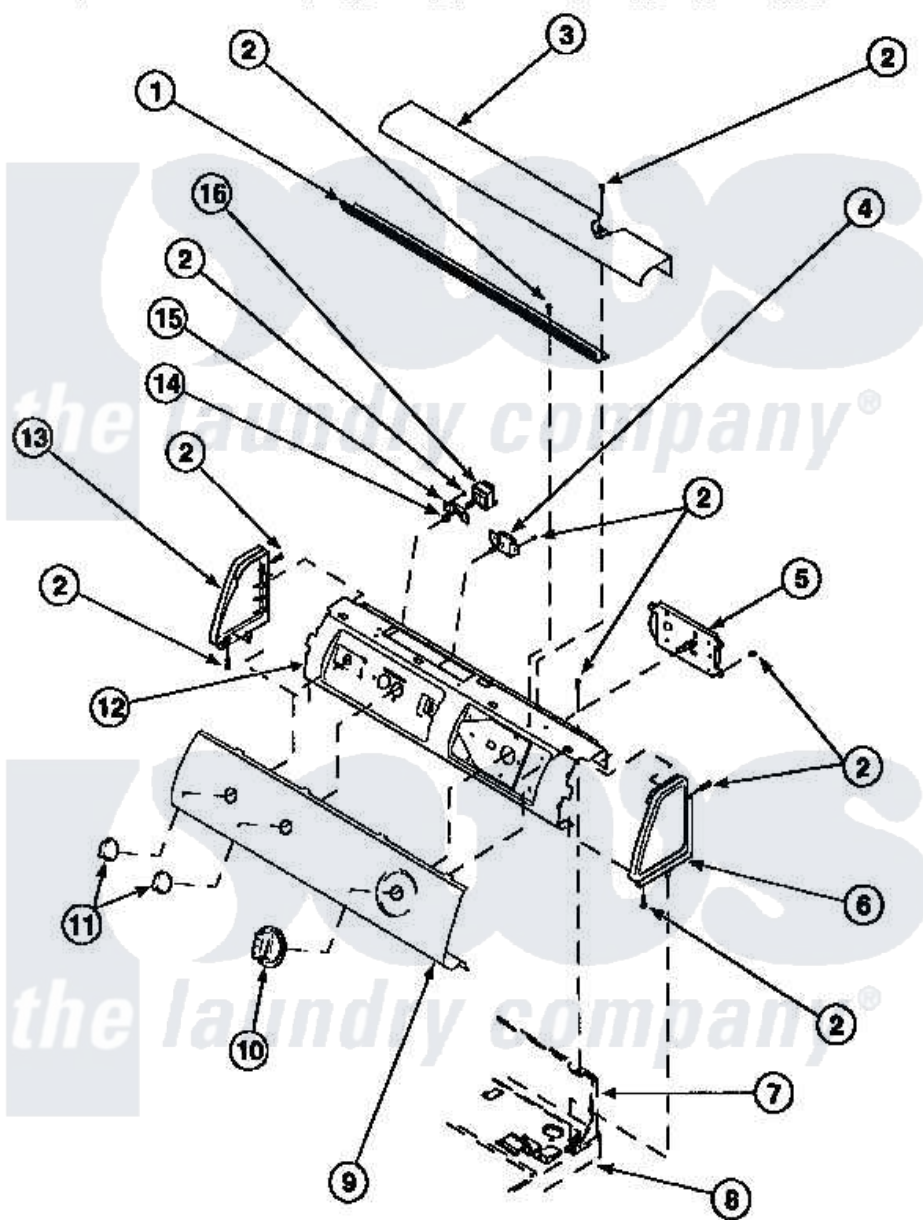

# Amana LE7121LM (BOM: PLE7121LM) 05 - GRAPHIC PANEL, CONTROL HOOD AND CONTROLS

Amana Residential Amana LE7121LM (BOM: PLE7121LM) Dryer Parts Parts Diagram 05 - GRAPHIC PANEL, CONTROL HOOD AND CONTROLS  
 Click on the part number to view part

Item	Original Part Number	Replaced By	Status	Part Description
1	500305		Not Available	DIFFUSER W/OUT HOLE
2	501086	<a href="#">90767</a>		Screw, 8A X 3/8 HeX Washer Head Tapping
3	500303		Not Available	COVER, TOP
4	<a href="#">500823</a>			Signal, Rotary
5	502967	<a href="#">502967P</a>		Timer 5 Cycle Package
6	34817		Not Available	END CAP(RIGHT)
7	500343		Not Available	PANEL,BACK(HOME HOOD)
8	500085P		Not Available	(ADD LETTER L-L, W-W TO PART N
9	502630		Not Available	GRAPHIC PANEL
"	502206		Not Available	GRAPHIC PANEL
10	502220		Not Available	KNOB, TIMER
11	36701		Not Available	KNOB, TEMP
12	500300		Not Available	BRACKET,CONTROL SUPPORT-MECH