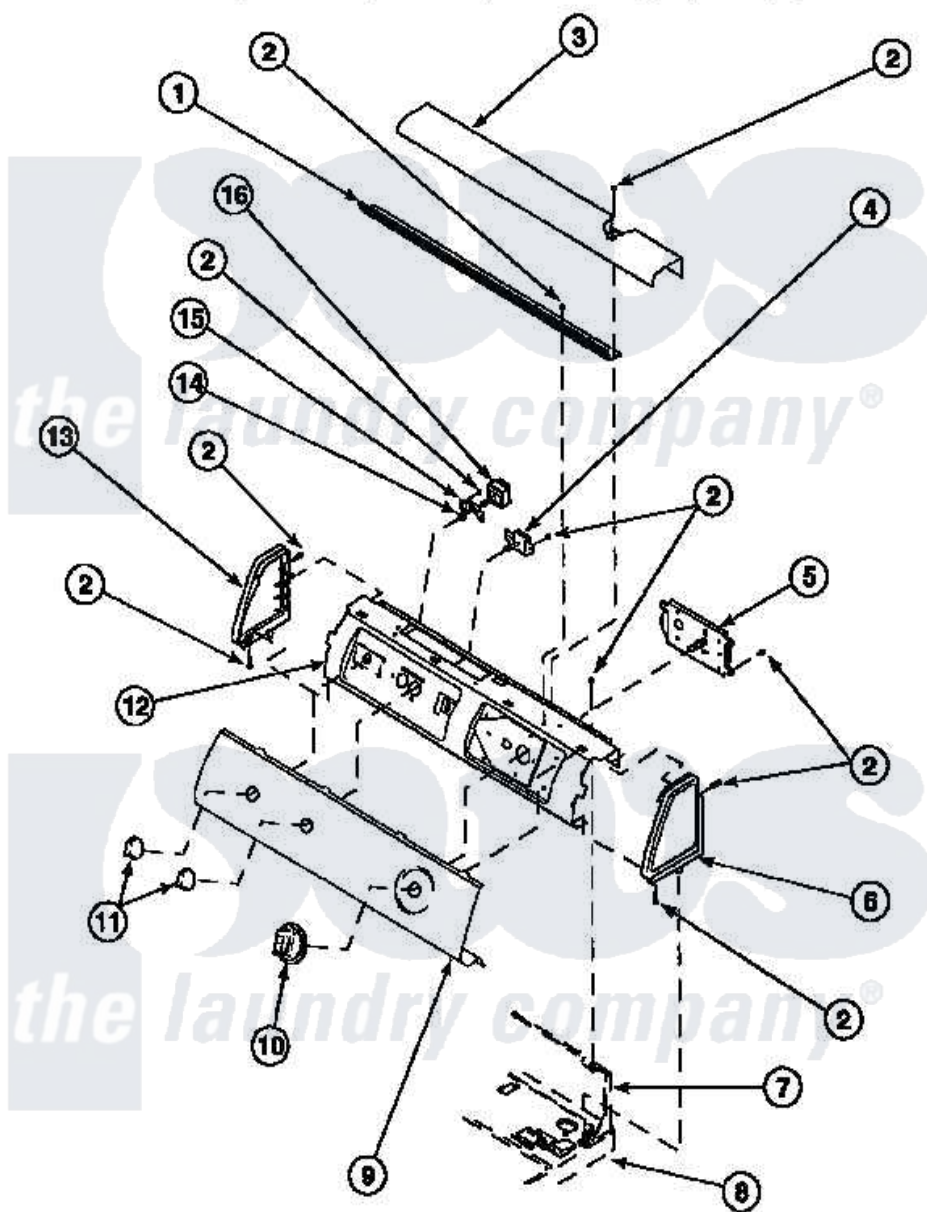

Amana LE7121LM (BOM: PLE7121LM) 06 - GRAPHIC PANEL, CONTROL HOOD AND CONTROLS

Amana Residential Amana LE7121LM (BOM: PLE7121LM) Dryer Parts Parts Diagram 06 - GRAPHIC PANEL, CONTROL HOOD AND CONTROLS
 Click on the part number to view part

Item	Original Part Number	Replaced By	Status	Part Description
1	500305		Not Available	DIFFUSER W/OUT HOLE
2	501086	90767		Screw, 8A X 3/8 HeX Washer Head Tapping
3	500303		Not Available	COVER, TOP
4	500823			Signal, Rotary
5	502967	502967P		Timer 5 Cycle Package
"	501881		Not Available	TIMER
6	34817		Not Available	END CAP(RIGHT)
7	500343		Not Available	PANEL,BACK(HOME HOOD)
8	500085P		Not Available	(ADD LETTER L-L, W-W TO PART N
10	502220		Not Available	KNOB, TIMER
11	36701		Not Available	KNOB, TEMP
12	500300		Not Available	BRACKET,CONTROL SUPPORT-MECH
13	34818		Not Available	END CAP(LEFT)