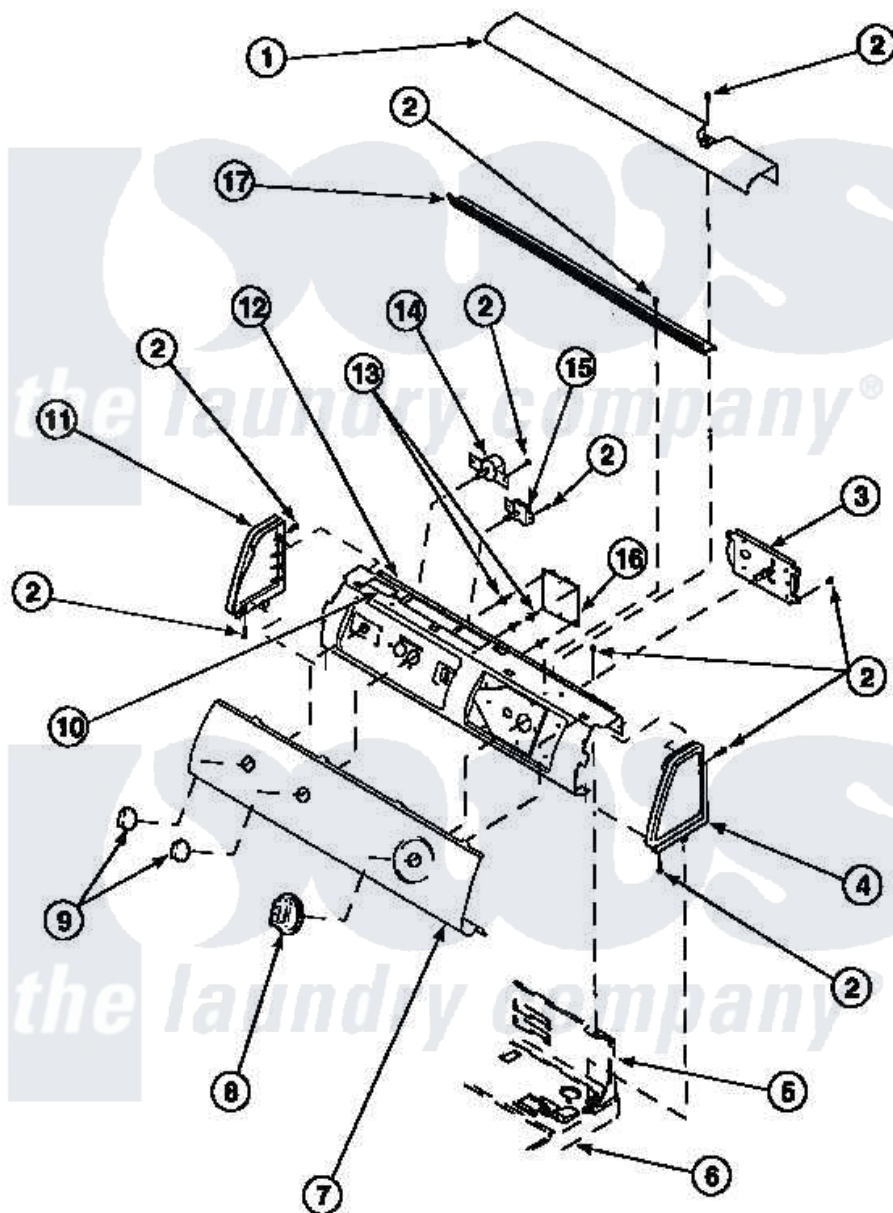

Amana LE7121LM (BOM: PLE7121LM) 07 - GRAPHIC PANEL, CONTROL HOOD AND CONTROLS

Amana Residential Amana LE7121LM (BOM: PLE7121LM) Dryer Parts Parts Diagram 07 - GRAPHIC PANEL, CONTROL HOOD AND CONTROLS
 Click on the part number to view part

Item	Original Part Number	Replaced By	Status	Part Description
1	500303		Not Available	COVER, TOP
2	501086	90767		Screw, 8A X 3/8 HeX Washer Head Tapping
3	502967	502967P		Timer 5 Cycle Package
"	501881		Not Available	TIMER
4	34817		Not Available	END CAP(RIGHT)
5	500343		Not Available	PANEL,BACK(HOME HOOD)
6	500085P		Not Available	(ADD LETTER L-L, W-W TO PART N)
7	Y502212		Not Available	GRAPHIC PANEL
8	502220		Not Available	KNOB, TIMER
9	36701		Not Available	KNOB, TEMP
10	24903		Not Available	STICKER,DISCONNECT POW
11	34818		Not Available	END CAP(LEFT)
12	500300		Not Available	BRACKET,CONTROL

12	500300	Not Available	SUPPORT-MECH
14	62173		Switch, Temperature Select
15	500823		Signal, Rotary
17	500305	Not Available	DIFFUSER W/OUT HOLE