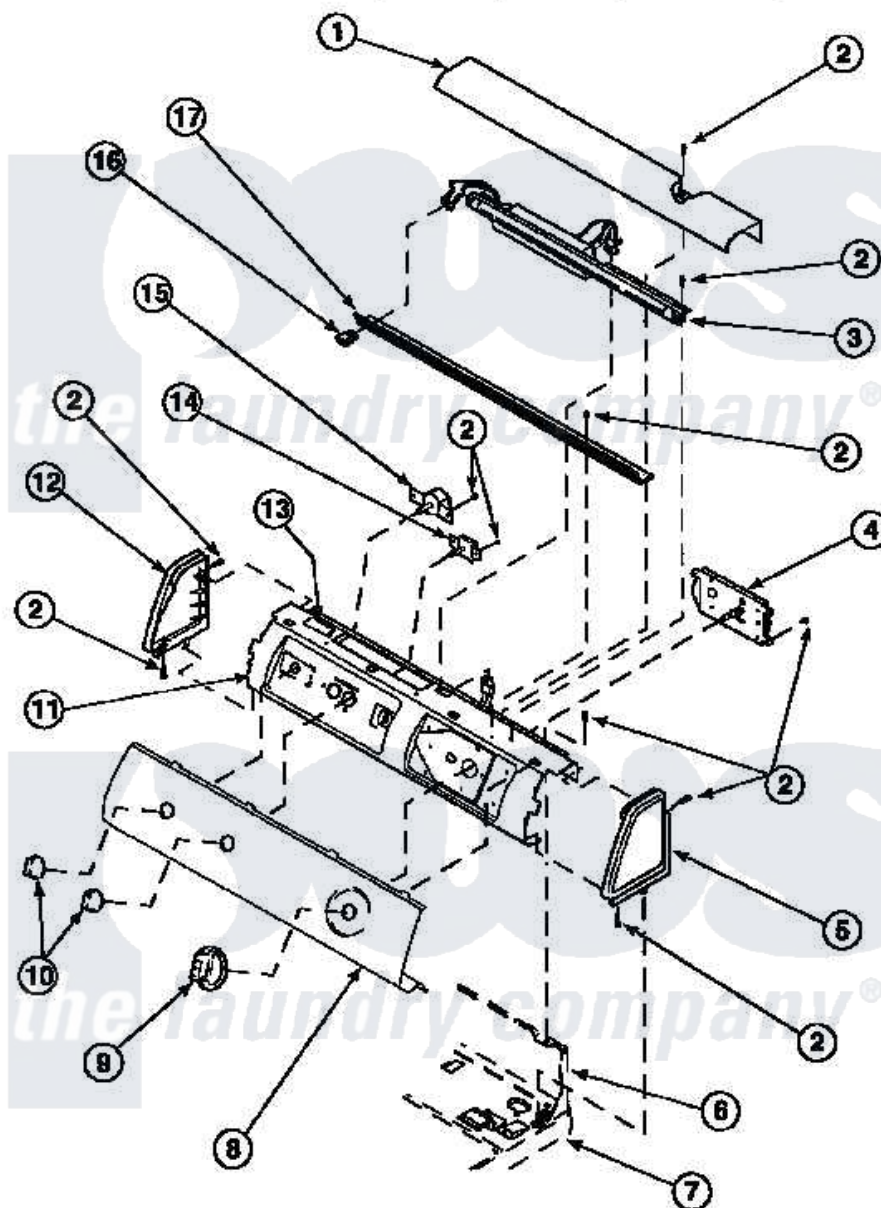

Amana LE7121LM (BOM: PLE7121LM) 08 - GRAPHIC PANEL, CONTROL HOOD AND CONTROLS

Amana Residential Amana LE7121LM (BOM: PLE7121LM) Dryer Parts Parts Diagram 08 - GRAPHIC PANEL, CONTROL HOOD AND CONTROLS
 Click on the part number to view part

Item	Original Part Number	Replaced By	Status	Part Description
1	500303		Not Available	COVER, TOP
2	501086	90767		Screw, 8A X 3/8 HeX Washer Head Tapping
4	502967	502967P		Timer 5 Cycle Package
5	34817		Not Available	END CAP(RIGHT)
6	500343		Not Available	PANEL, BACK(HOME HOOD)
7	500085P		Not Available	(ADD LETTER L-L, W-W TO PART N
9	502220		Not Available	KNOB, TIMER
10	36701		Not Available	KNOB, TEMP
11	500300		Not Available	BRACKET, CONTROL SUPPORT-MECH
12	34818		Not Available	END CAP(LEFT)
13	24903		Not Available	STICKER, DISCONNECT POW
14	500823			Signal, Rotary