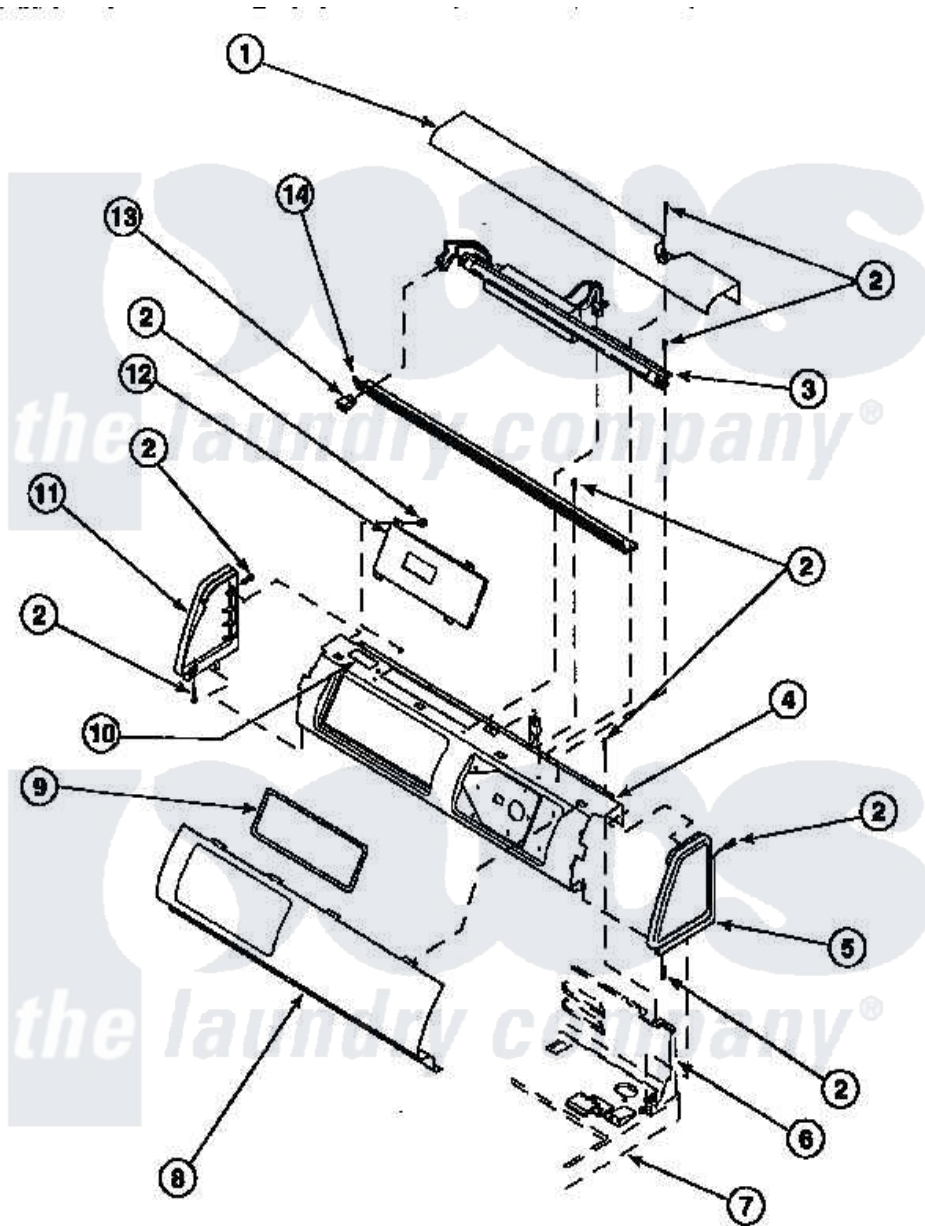

Amana LE7121LM (BOM: PLE7121LM) 09 - GRAPHIC PANEL, CONTROL HOOD AND CONTROLS

Amana [Residential Amana LE7121LM \(BOM: PLE7121LM\) Dryer Parts](#) Parts Diagram 09 - GRAPHIC PANEL, CONTROL HOOD AND CONTROLS
 Click on the part number to view part

Item	Original Part Number	Replaced By	Status	Part Description
1	500303		Not Available	COVER, TOP
2	501086	90767		Screw, 8A X 3/8 HeX Washer Head Tapping
5	34817		Not Available	END CAP(RIGHT)
6	500343		Not Available	PANEL,BACK(HOME HOOD)
7	500085P		Not Available	(ADD LETTER L-L, W-W TO PART N
10	24903		Not Available	STICKER,DISCONNECT POW
11	34818		Not Available	END CAP(LEFT)