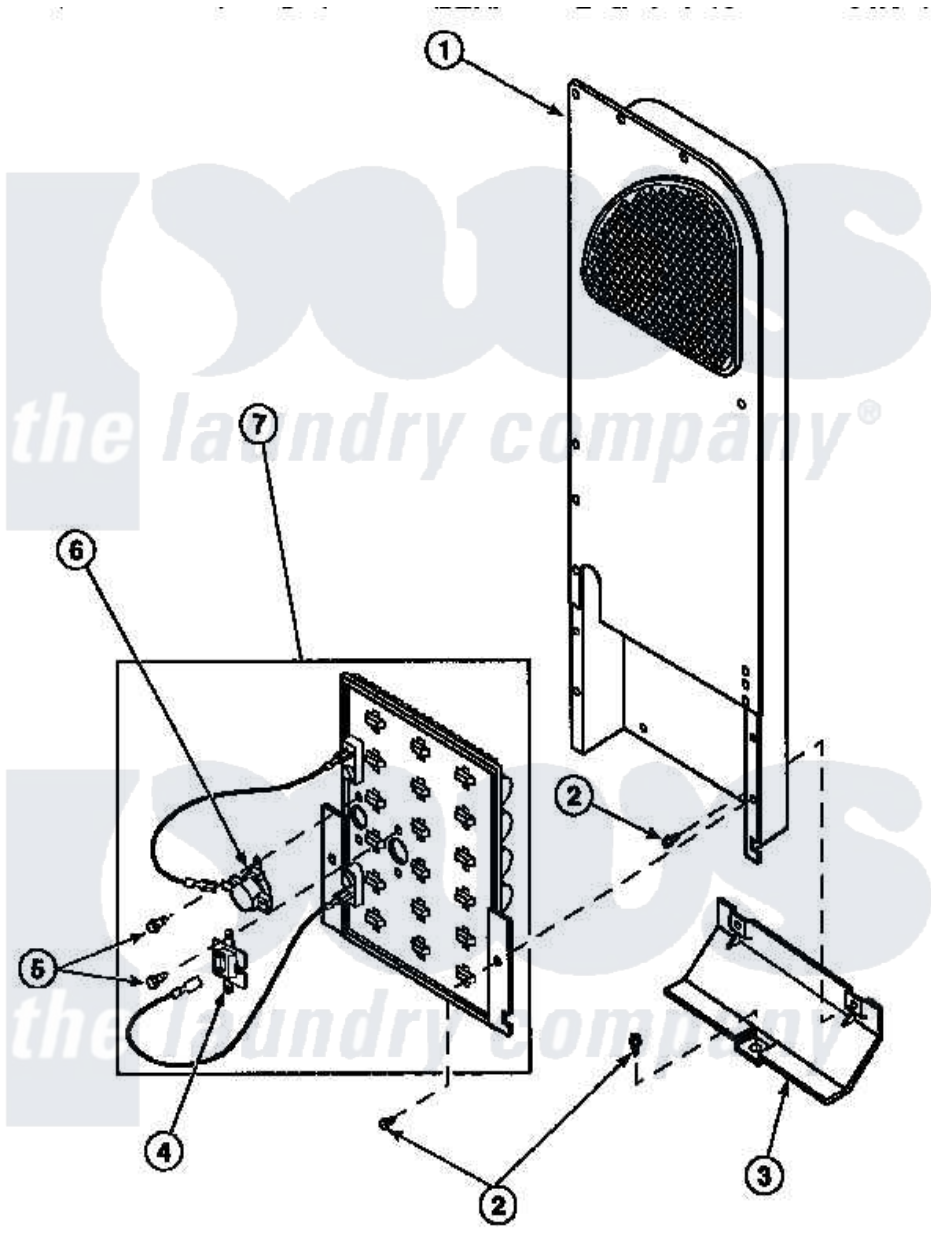

**Amana LE7121LM (BOM: PLE7121LM) 10 - HEATER BOX ASSY  
ORIGINALLY ON ELEC DRYER**

Amana Residential Amana LE7121LM (BOM: PLE7121LM) Dryer Parts Parts Diagram 10 - HEATER BOX ASSY  
ORIGINALLY ON ELEC DRYER  
Click on the part number to view part

Item	Original Part Number	Replaced By	Status	Part Description
1	500179P	<a href="#">503605</a>		Assembly, Heater Duct
2	501668	<a href="#">503688</a>		Screw, 10B-16 X .34 I
3	60952		Not Available	SHIELD,HEAT DUCT
4	62600	<a href="#">40113801</a>		Fuse, Thermal
5	23222	<a href="#">3177991</a>		Screw
6	Y62641	<a href="#">W10116735</a>		Thermistor-Fix
7	<a href="#">61928</a>			Heater Assembly 208V
"	<a href="#">61927</a>			Heater Assembly