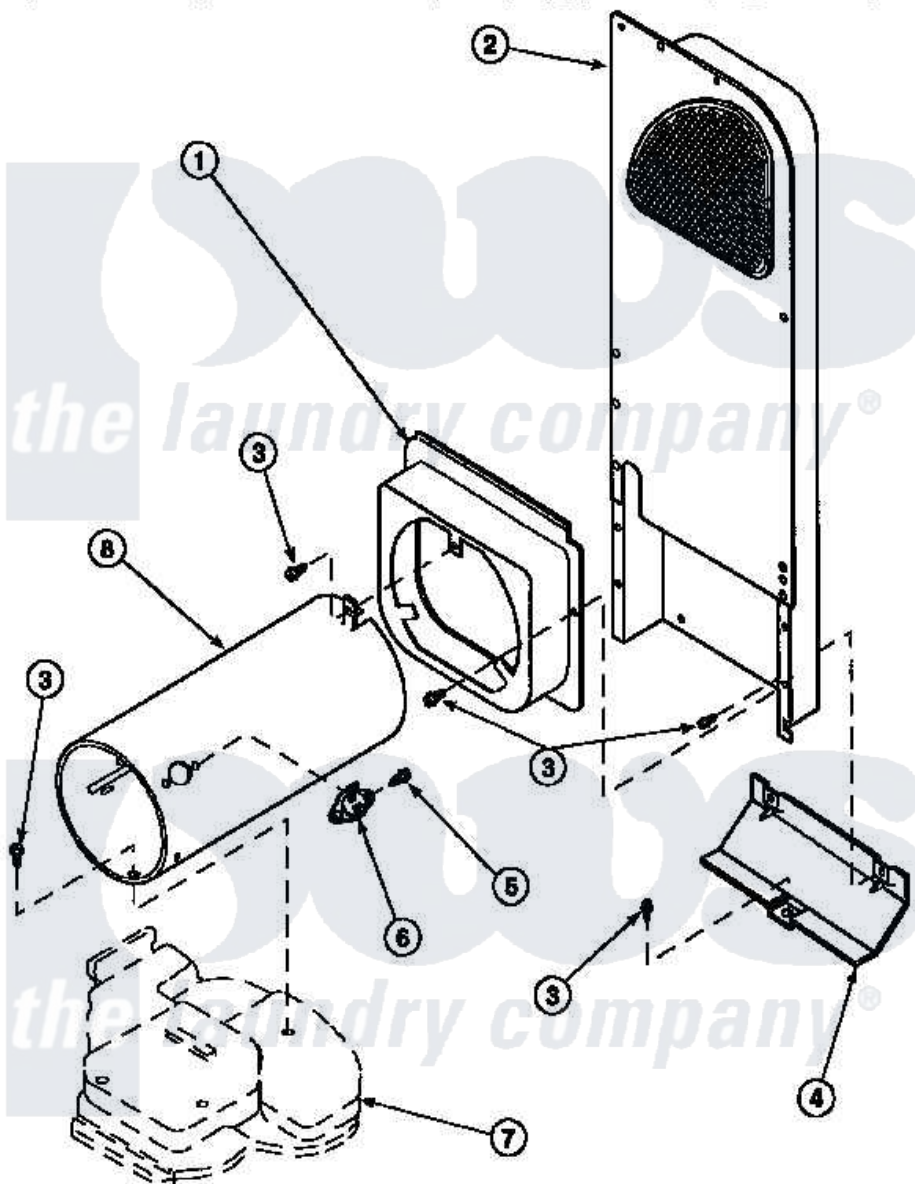

**Amana LE7121LM (BOM: PLE7121LM) 11 - HEATER BOX ASSY
ORIGINALLY ON GAS DRYER**

Amana Residential Amana LE7121LM (BOM: PLE7121LM) Dryer Parts Parts Diagram 11 - HEATER BOX ASSY
ORIGINALLY ON GAS DRYER
Click on the part number to view part

Item	Original Part Number	Replaced By	Status	Part Description
2	500179P	503605		Assembly, Heater Duct
3	501668	503688		Screw, 10B-16 X .34 I
4	60952		Not Available	SHIELD,HEAT DUCT
7	500070			Base, Dryer