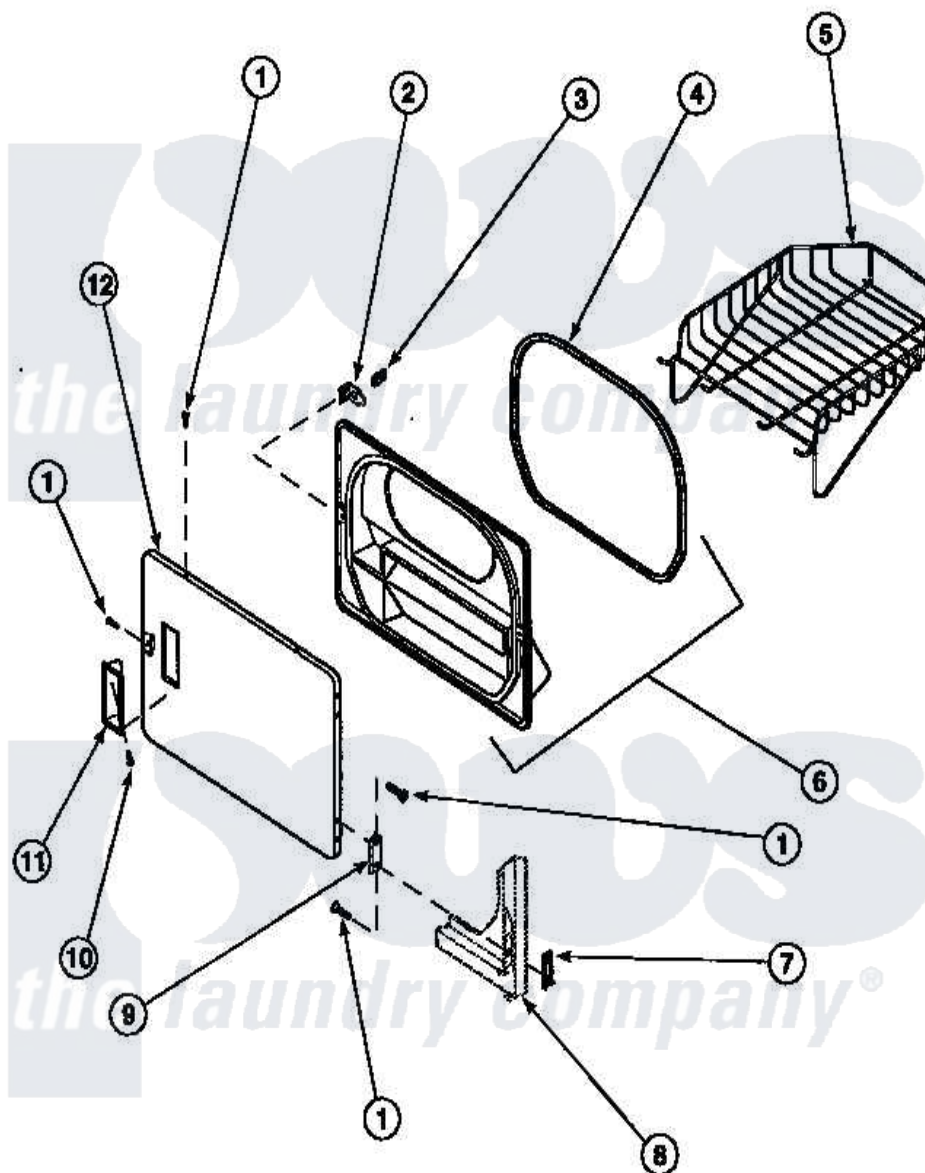

# Amana LE7121LM (BOM: PLE7121LM) 13 - LOADING DOOR WITH DRYING RACK

Amana Residential Amana LE7121LM (BOM: PLE7121LM) Dryer Parts Parts Diagram 13 - LOADING DOOR WITH DRYING RACK

Click on the part number to view part

Item	Original Part Number	Replaced By	Status	Part Description
1	<a href="#">500226</a>			Screw, 8b-16 x 5/8 Tap
2	500223	<a href="#">40116201</a>		Bracket, Door Strike
3	500039	<a href="#">510181</a>		Strike Doormetal
4	500200		Not Available	SEAL,DOOR
5	501295P		Not Available	RACK, DRYING
6	500199		Not Available	ASSY,LINER & SEAL
7	<a href="#">500236</a>			Clip, Door Hinge Mount
9	500041	<a href="#">Y503676</a>		Hinge, Door And Top
10	500297	<a href="#">8281236</a>		Screw
11	500042		Not Available	DOOR PULL