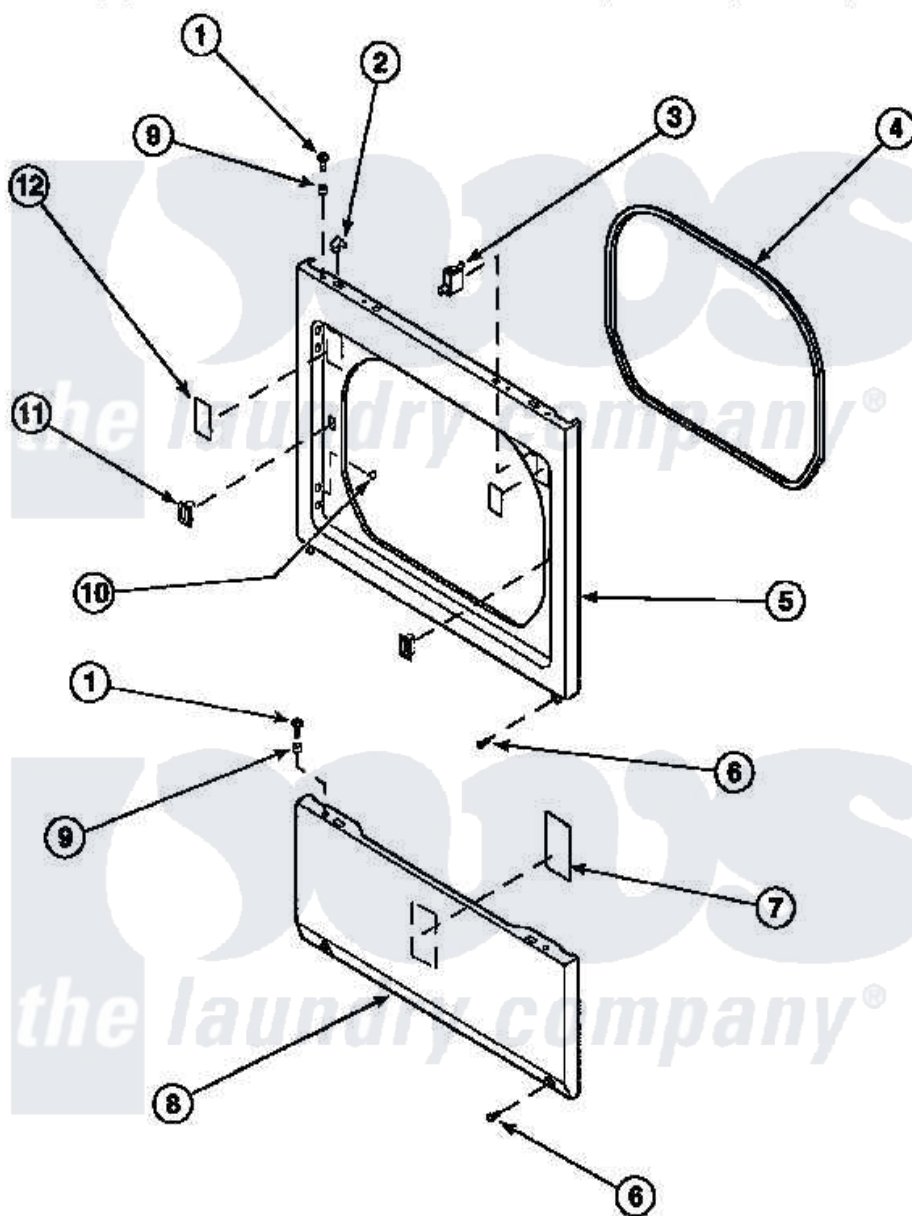

# Amana LE7121LM (BOM: PLE7121LM) 14 - LOWER ACCESS PANEL, FRONT PANEL AND SEAL

Amana Residential Amana LE7121LM (BOM: PLE7121LM) Dryer Parts Parts Diagram 14 - LOWER ACCESS PANEL, FRONT PANEL AND SEAL  
 Click on the part number to view part

Item	Original Part Number	Replaced By	Status	Part Description
1	32671	<a href="#">Y014874</a>		Screw, Idler Arm And Sleeve
2	56080	<a href="#">22001650</a>		Fastener, Spring
3	Y62872	<a href="#">W10169313</a>		Switch-Dor
4	<a href="#">500034</a>			Seal, Front Panel
6	33562	<a href="#">27001200</a>		Screw
9	56079	<a href="#">505187</a>		Locator, Panel
10	500227	<a href="#">505295</a>		Screw, No.8ab-16 x 3/4 PH
11	54660	<a href="#">LA-1003</a>		Door Catch Kit
12	500281		Not Available	STICKER