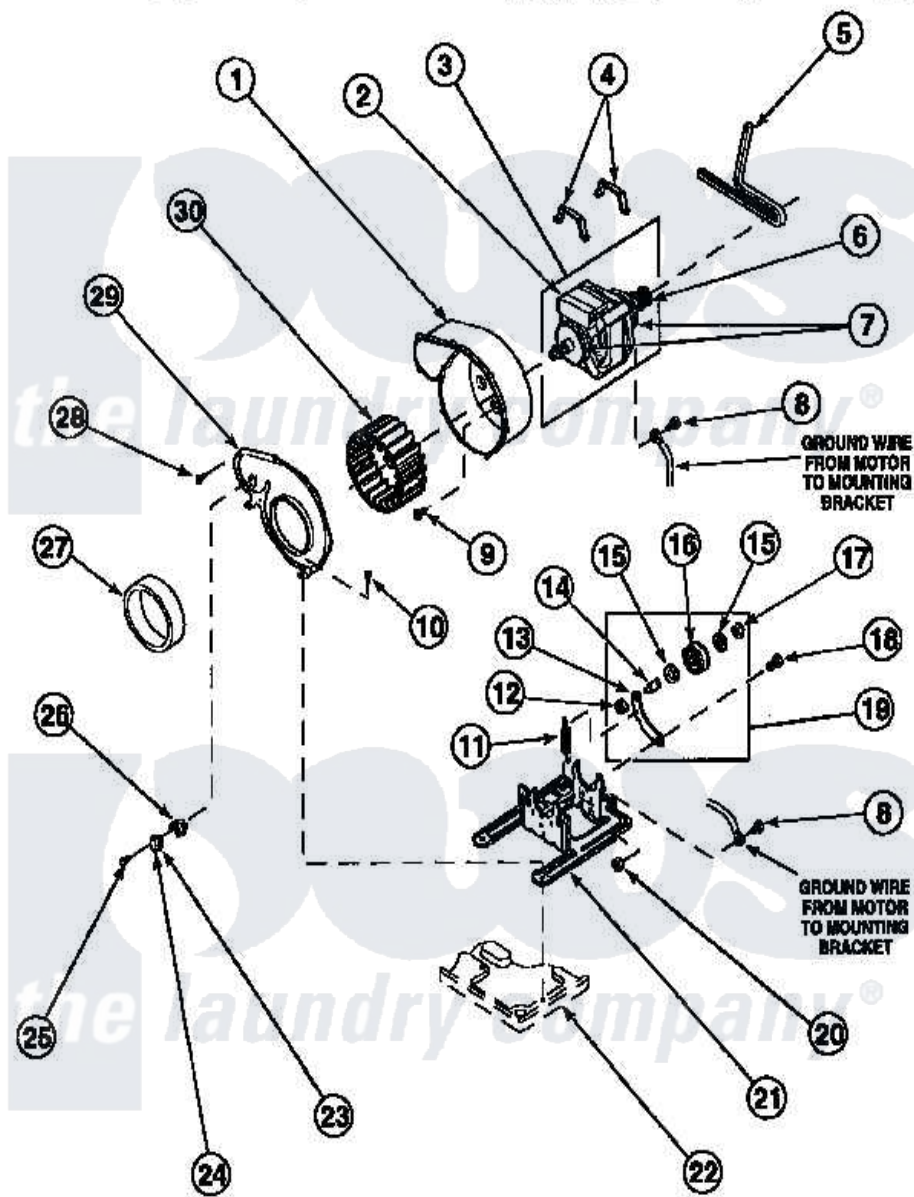

# Amana LE7121LM (BOM: PLE7121LM) 15 - MOTOR, EXHAUST FAN AND BELT

Amana Residential Amana LE7121LM (BOM: PLE7121LM) Dryer Parts Parts Diagram 15 - MOTOR, EXHAUST FAN AND BELT

Click on the part number to view part

Item	Original Part Number	Replaced By	Status	Part Description
1	<a href="#">56020</a>			Housing, Blower
2	501218		Not Available	MOTOR SWITCH (DOES NOT INCLUDE THERMAL PROT
3	501211	<a href="#">2200376</a>		Motor
4	Y58047	<a href="#">660658</a>		Clamp, Motor Mounting 343481 685441
5	59174	<a href="#">40111201</a>		Belt, Cylinder
6	<a href="#">500011</a>			Pulley, Motor
7	<a href="#">590P3</a>			Motor Hub Ring Kit
8	<a href="#">20530</a>			Screw, 10-24 x 3/8 Hex
9	Y31645	<a href="#">27001200</a>		Screw
10	33562	<a href="#">27001200</a>		Screw
11	<a href="#">56076</a>			Spring, Idler
12	56156	<a href="#">358160</a>		Nut
13	500910	<a href="#">37001144</a>		Assembly- Idler

14	<a href="#">56461</a>		Shaft
15	<a href="#">52549</a>		Washer, 501 ID X3/4 Odx
16	<a href="#">Y54414</a>		Assembly, Wheel And Bearing
17	<a href="#">23748</a>		Ring, Retaining
18	<a href="#">500824</a>		Screw, 1/4-20 Unc Hex
19	500269	<a href="#">37001287</a>	Assembly, Idler Lever/Shaft/Pulley
20	52566	<a href="#">27001225</a>	Nut, Jam Mid Lock 1/4-20
21	500822	<a href="#">503613</a>	Mount, Motor
22	<a href="#">500070</a>		Base, Dryer
24	<a href="#">503551</a>		Thermostat, Cycling
"	<a href="#">Y61372</a>		Thermostat
25	23222	<a href="#">3177991</a>	Screw
"	Y33561	<a href="#">489464</a>	Screw
26	61401	<a href="#">61623</a>	Thermostat, Heater-BR
27	<a href="#">500313</a>		Seal, Blower Housing
28	<a href="#">31260</a>		Screw, No.8 X 3/8 Ind H
29	500078	<a href="#">511969P</a>	Kit Blower Housing And Cover
30	56000	<a href="#">510139P</a>	Assembly Blower Fan Package