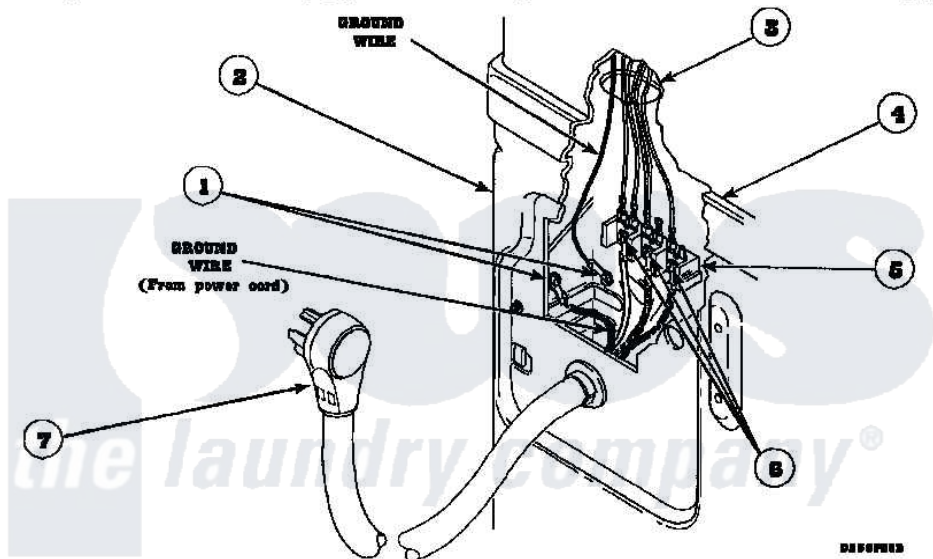

Amana LE7121LM (BOM: PLE7121LM) 17 - POWER CORDS

Amana [Residential Amana LE7121LM \(BOM: PLE7121LM\) Dryer Parts](#) Parts Diagram 17 - POWER CORDS
 Click on the part number to view part

Item	Original Part Number	Replaced By	Status	Part Description
1	20530			Screw, 10-24 x 3/8 Hex
2	500001P		Not Available	(ADD LETTER BEFORE "P" IN PART
3	500343		Not Available	PANEL, BACK(HOME HOOD)
4	500085P		Not Available	(ADD LETTER L-L, W-W TO PART N
5	61923P	61923		Block, Terminal
6	Y61199	3400094		Screw, 10-32 X 3/8