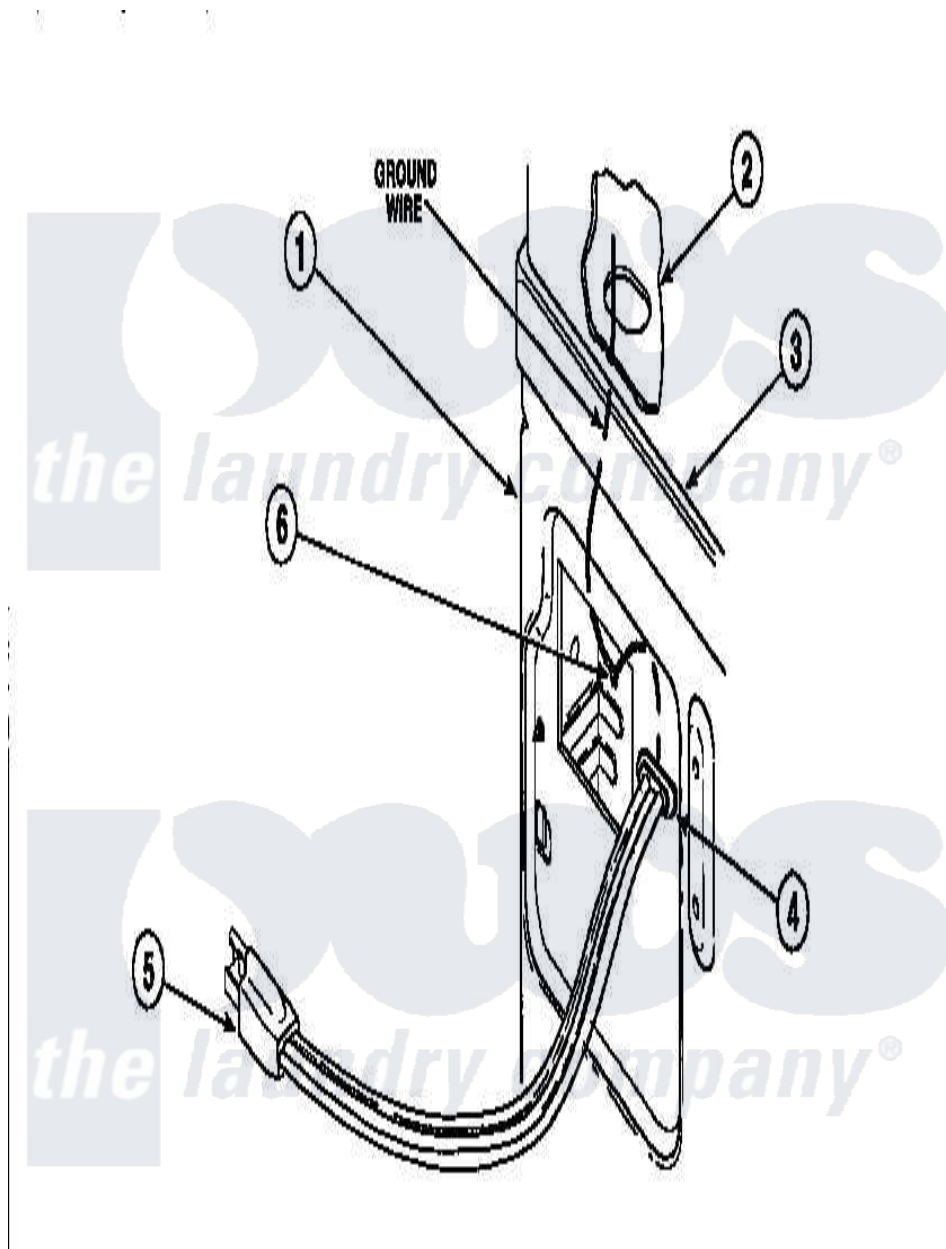

Amana LE7121LM (BOM: PLE7121LM) 18 - POWER CORDS

Amana [Residential Amana LE7121LM \(BOM: PLE7121LM\) Dryer Parts](#) Parts Diagram 18 - POWER CORDS
 Click on the part number to view part

Item	Original Part Number	Replaced By	Status	Part Description
1	500001P		Not Available	(ADD LETTER BEFORE "P" IN PART
2	500343		Not Available	PANEL,BACK(HOME HOOD)
3	500085P		Not Available	(ADD LETTER L-L, W-W TO PART N
6	20530			Screw, 10-24 x 3/8 Hex