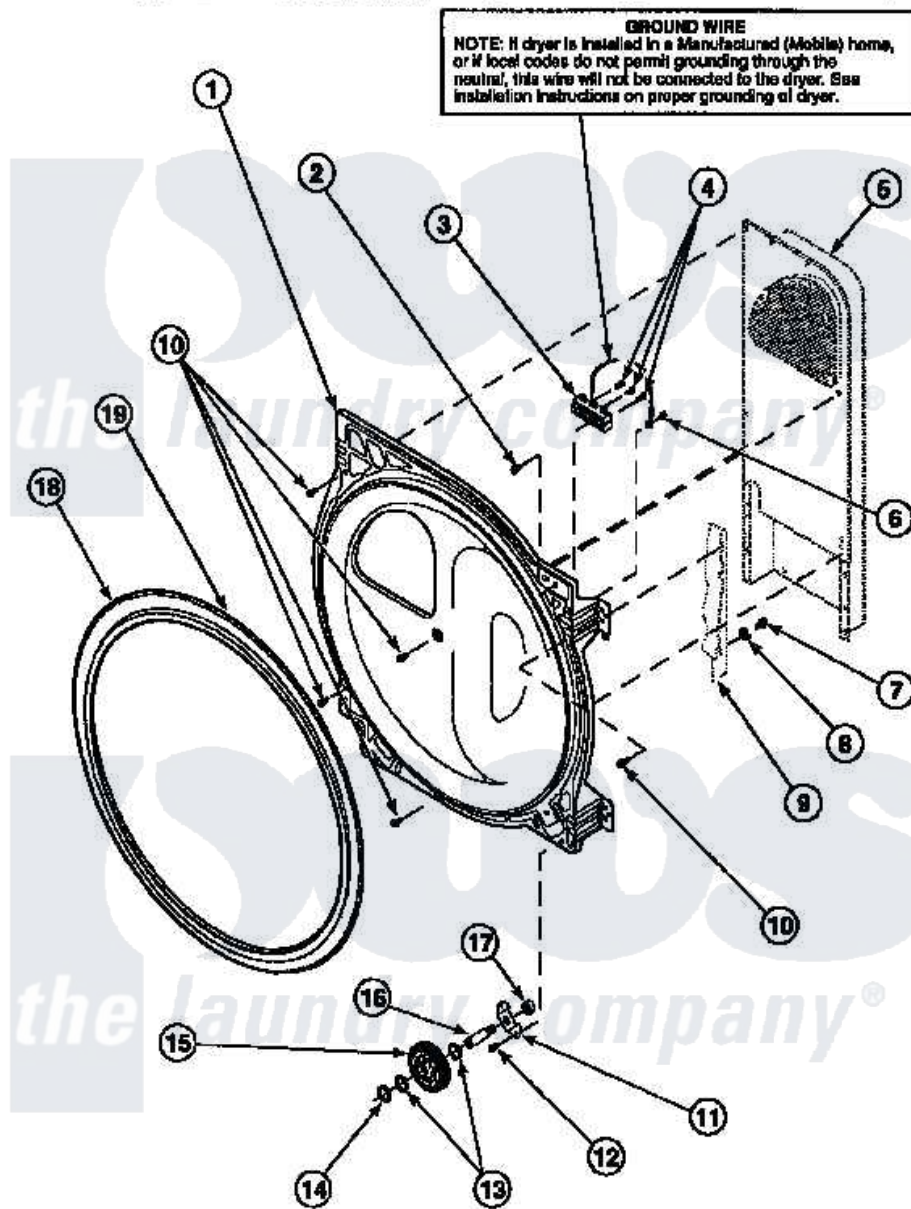

**Amana LE7121LM (BOM: PLE7121LM) 19 - REAR
BLKHD/SEAL/CYLINDER ROLLER/TERM BLK**

Amana Residential Amana LE7121LM (BOM: PLE7121LM) Dryer Parts Parts Diagram 19 - REAR
BLKHD/SEAL/CYLINDER ROLLER/TERM BLK
Click on the part number to view part

Item	Original Part Number	Replaced By	Status	Part Description
1	502614W	502614WP		Bulkhead, Rear
"	Y501154		Not Available	ASSY, BULKHEAD
2	501285			Screw, No.12 X 9/16-Pla
3	61923P	61923		Block, Terminal
4	Y61199	3400094		Screw, 10-32 X 3/8
5	500179P	503605		Assembly, Heater Duct
6	20530			Screw, 10-24 x 3/8 Hex
7	20530			Screw, 10-24 x 3/8 Hex
8	51474		Not Available	WASHER, 13/64IDX1/2ODX.
9	500001P		Not Available	(ADD LETTER BEFORE "P" IN PART
10	501668	503688		Screw, 10B-16 X .34 I
11	500062	40113601		Assembly, Roller Brkt
12	501668	503688		Screw, 10B-16 X .34 I
13	52549			Washer, 501 ID X3/4 Odx

14	23748		Ring, Retaining
15	500214P	37001042	Assembly, Cylinder Roller
16	56461		Shaft
17	56156	358160	Nut
18	501801	37001132	Seal, Cylinder
19	22506P	511637P	Adh Dow 737 Clr 3 Oz Tube