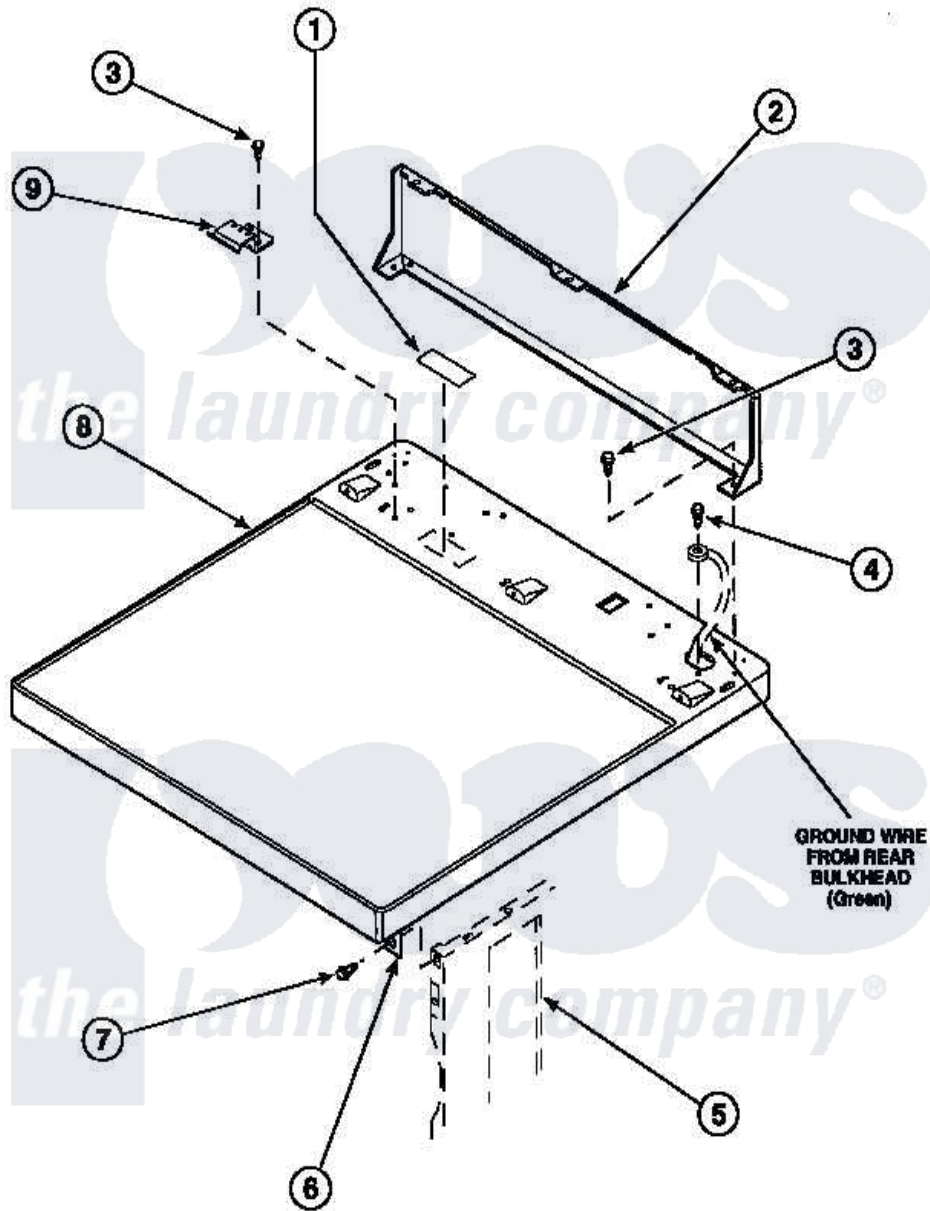

**Amana LE7121WM (BOM: PLE7121WM) 01 - CABINET TOP AND CONTROL HOOD REAR PANEL**

Amana Residential Amana LE7121WM (BOM: PLE7121WM) Dryer Parts Parts Diagram 01 - CABINET TOP AND CONTROL HOOD REAR PANEL  
 Click on the part number to view part

Item	Original Part Number	Replaced By	Status	Part Description
1	24903		Not Available	STICKER,DISCONNECT POW
2	500343		Not Available	PANEL,BACK(HOME HOOD)
3	501086	<a href="#">90767</a>		Screw, 8A X 3/8 HeX Washer Head Tapping
4	<a href="#">20530</a>			Screw, 10-24 x 3/8 Hex
5	500001P		Not Available	(ADD LETTER BEFORE "P" IN PART
6	500084	<a href="#">40130801</a>		Bracket, Top Mount
7	33562	<a href="#">27001200</a>		Screw
8	500085P		Not Available	(ADD LETTER L-L, W-W TO PART N
9	501241	<a href="#">Y503876</a>		Clip, Hold Down