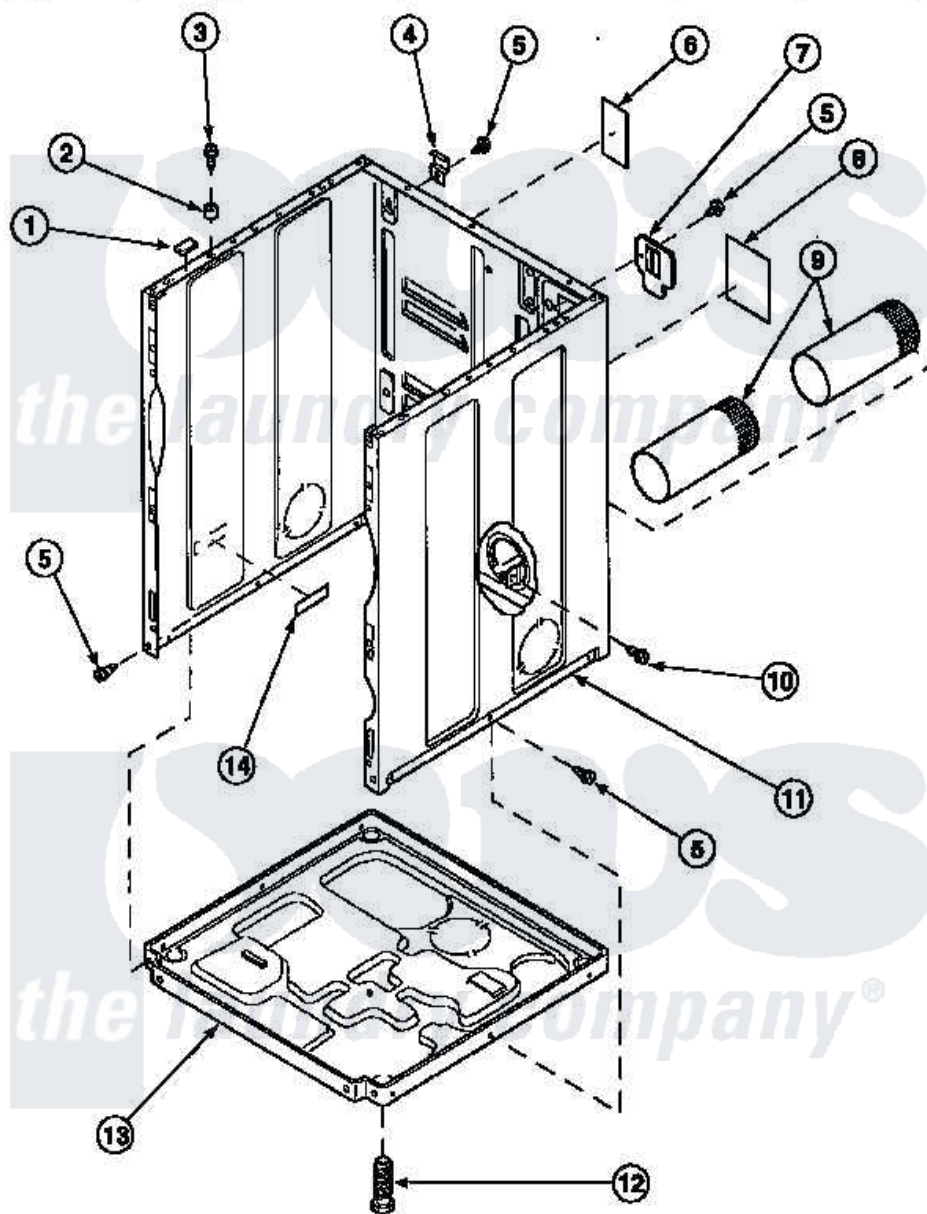

Amana LE7121WM (BOM: PLE7121WM) 02 - CABINET, EXHAUST DUCT AND BASE

Amana Residential Amana LE7121WM (BOM: PLE7121WM) Dryer Parts Parts Diagram 02 - CABINET, EXHAUST DUCT AND BASE

Click on the part number to view part

Item	Original Part Number	Replaced By	Status	Part Description
1	Y56128			Pad, Bumper
2	56079	505187		Locator, Panel
3	32671	Y014874		Screw, Idler Arm And Sleeve
4	500003			Hinge, Top
5	33562	27001200		Screw
7	500114	510903		Plate Access Panel
8	501289		Not Available	(ELECTRIC MODELS)
9	500064	505518		Duct, Exhaust
10	501668	503688		Screw, 10B-16 X .34 I
11	500001P		Not Available	(ADD LETTER BEFORE "P" IN PART
12	Y500101			Leg, Leveling
13	500070			Base, Dryer
14	61294		Not Available	(ELECTRIC MODELS)
NI	521P3			Kit, Flex Vent-Display