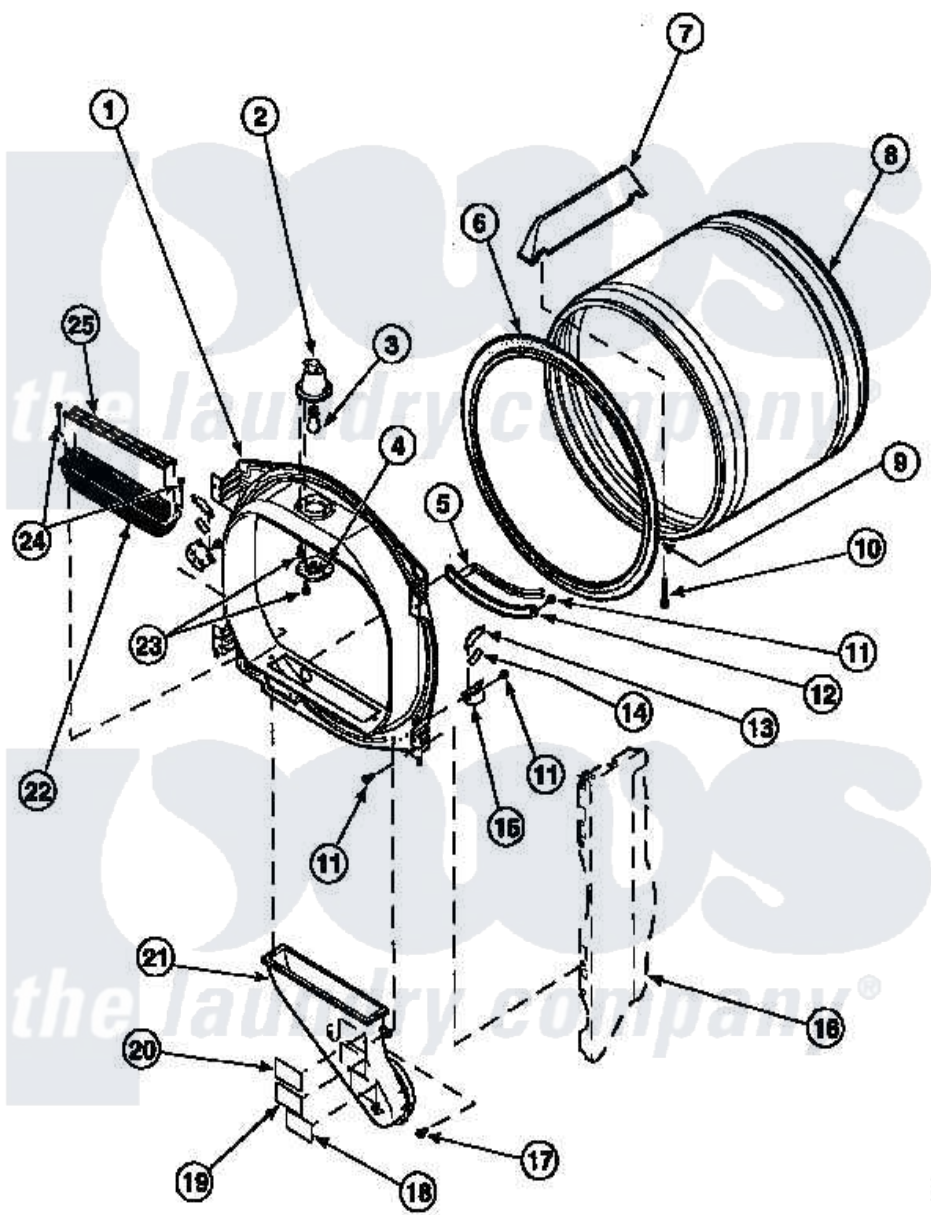

Amana LE7121WM (BOM: PLE7121WM) 03 - FR BLKHD, AIR DUCT, FELT SEAL & CYLINDER

Amana Residential Amana LE7121WM (BOM: PLE7121WM) Dryer Parts Parts Diagram 03 - FR BLKHD, AIR DUCT, FELT SEAL & CYLINDER
 Click on the part number to view part

Item	Original Part Number	Replaced By	Status	Part Description
1	500016W			Assembly, Bulkhead Front Complete
2	500153		Not Available	CYLINDER LIGHT HOUSING
3	Y60954	67001316		Bulb, Light
4	500094		Not Available	LENS,DRUM LIGHT
6	501801	37001132		Seal, Cylinder
7	500022	510102		Baffle- SH
8	500013WP		Not Available	ASSY,CYLINDER-HOME-
9	22506P	511637P		Adh Dow 737 Clr 3 Oz Tube
10	Y62588			Screw, 10BT-12 X 1 Tap
13	Y501676	37001298		Glide- Dry
15	501554	12002090		Bracket
16	500001P		Not Available	(ADD LETTER BEFORE "P" IN PART
17	Y31645	27001200		Screw

18	56259	Not Available	STICKER
19	500049	Not Available	STICKER
21	502231	Not Available	DUCT, HEAT
22	502140P		Filter, Lint Kit
23	500248	M0211530	Screw-SM No.8-18 X 3/8"
24	500226		Screw, 8b-16 x 5/8 Tap
25	502092		Cover, Lint Filter