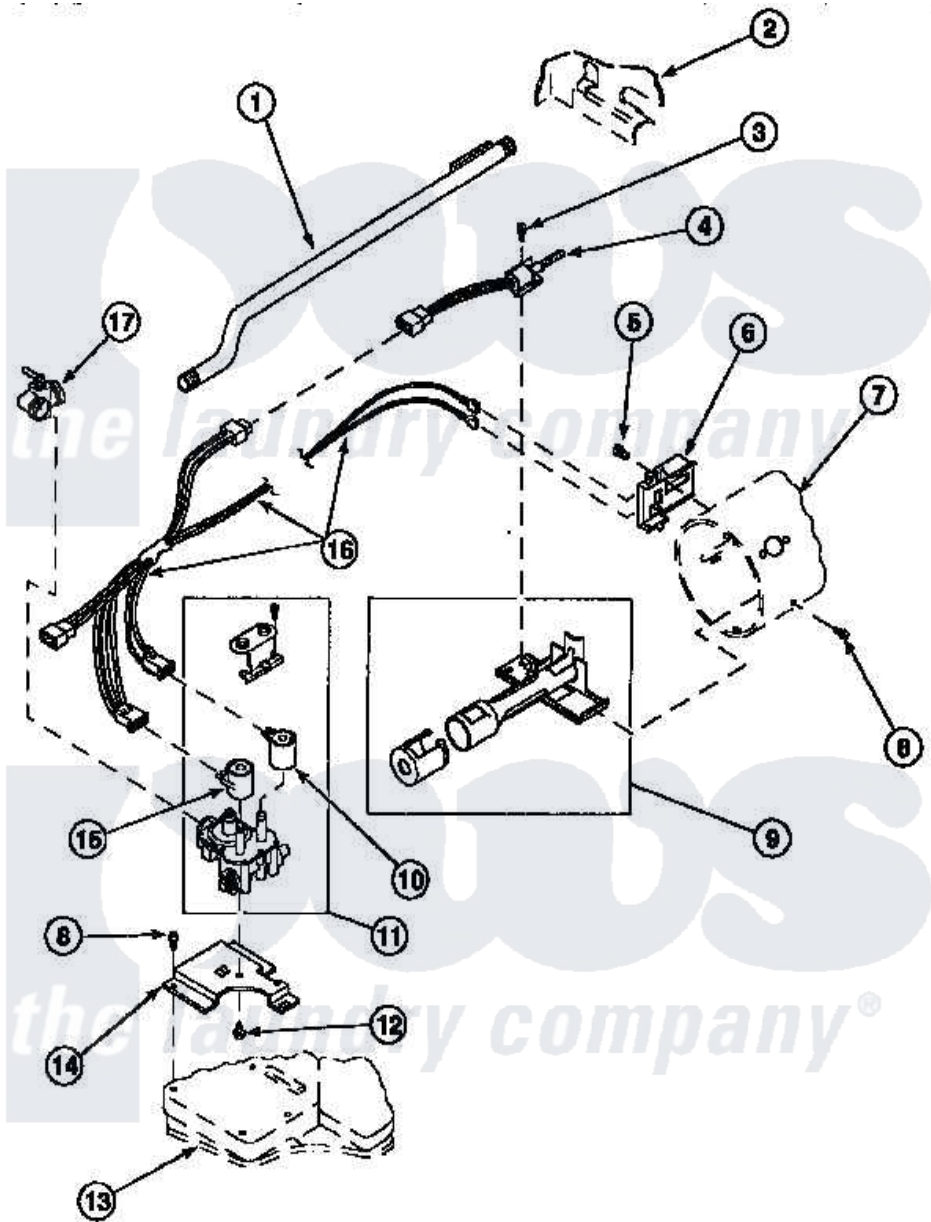

Amana LE7121WM (BOM: PLE7121WM) 04 - GAS VALVE, IGNITER & GAS CONVERSION KITS

Amana Residential Amana LE7121WM (BOM: PLE7121WM) Dryer Parts Parts Diagram 04 - GAS VALVE, IGNITER & GAS CONVERSION KITS
 Click on the part number to view part

Item	Original Part Number	Replaced By	Status	Part Description
2	500001P		Not Available	(ADD LETTER BEFORE "P" IN PART
5	23222	3177991		Screw
8	501668	503688		Screw, 10B-16 X .34 I
13	500070			Base, Dryer
NI	501397			Assembly, Wiring Harness