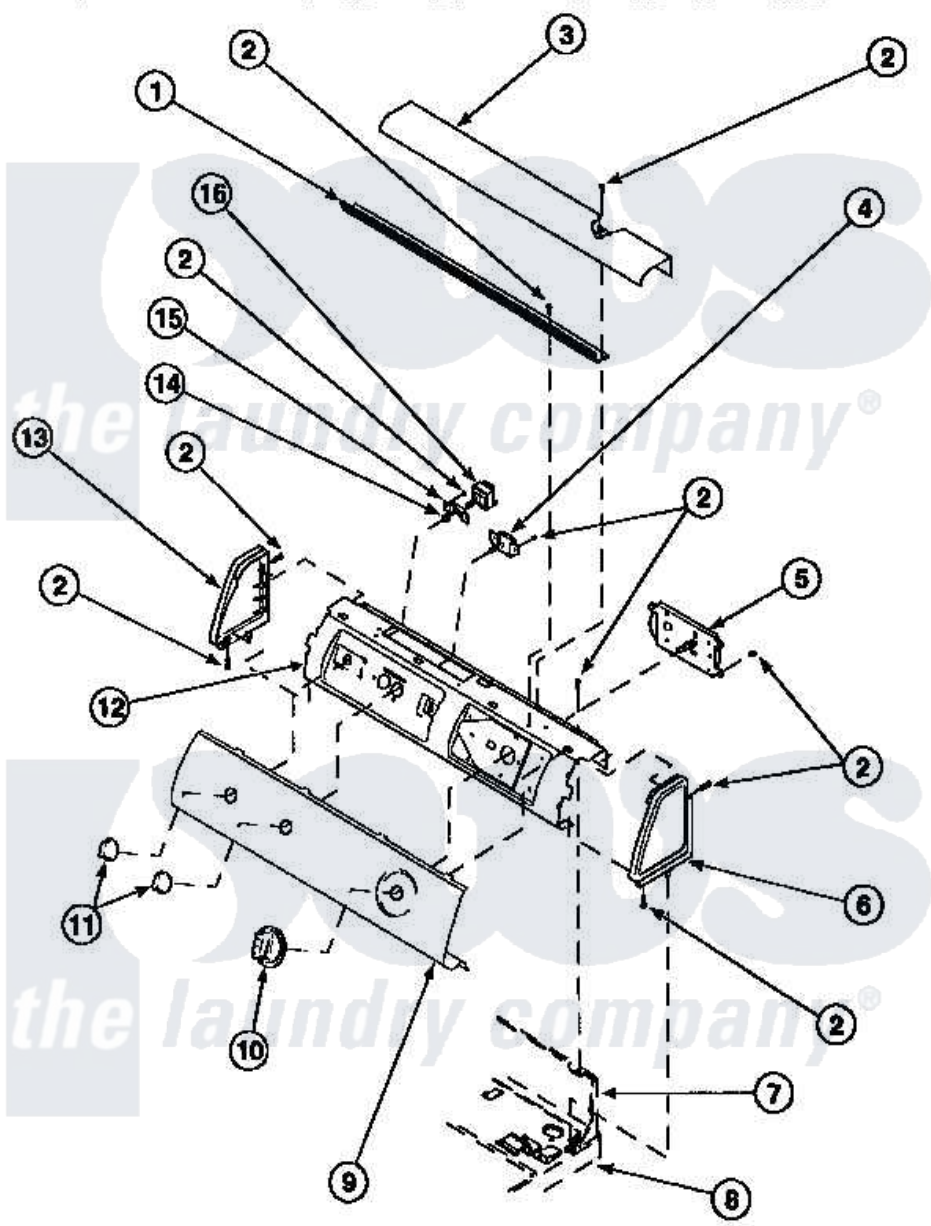

# Amana LE7121WM (BOM: PLE7121WM) 05 - GRAPHIC PANEL, CONTROL HOOD AND CONTROLS

Amana Residential Amana LE7121WM (BOM: PLE7121WM) Dryer Parts Parts Diagram 05 - GRAPHIC PANEL, CONTROL HOOD AND CONTROLS  
 Click on the part number to view part

Item	Original Part Number	Replaced By	Status	Part Description
1	500305		Not Available	DIFFUSER W/OUT HOLE
2	501086	<a href="#">90767</a>		Screw, 8A X 3/8 HeX Washer Head Tapping
3	500303		Not Available	COVER, TOP
4	<a href="#">500823</a>			Signal, Rotary
5	502967	<a href="#">502967P</a>		Timer 5 Cycle Package
6	34817		Not Available	END CAP(RIGHT)
7	500343		Not Available	PANEL,BACK(HOME HOOD)
8	500085P		Not Available	(ADD LETTER L-L, W-W TO PART N
9	502630		Not Available	GRAPHIC PANEL
"	502206		Not Available	GRAPHIC PANEL
10	502220		Not Available	KNOB, TIMER
11	36701		Not Available	KNOB, TEMP
12	500300		Not Available	BRACKET,CONTROL SUPPORT-MECH