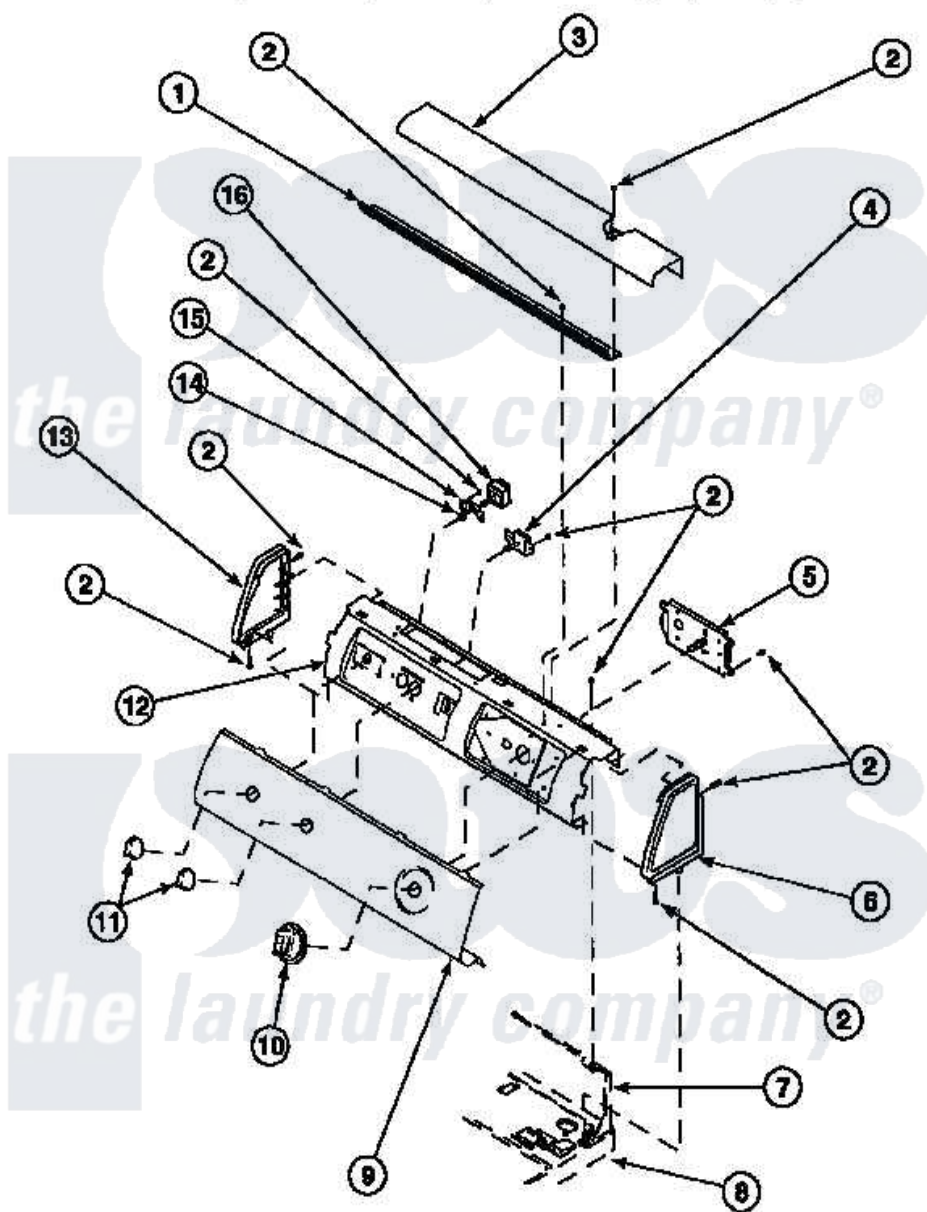

# Amana LE7121WM (BOM: PLE7121WM) 06 - GRAPHIC PANEL, CONTROL HOOD AND CONTROLS

Amana Residential Amana LE7121WM (BOM: PLE7121WM) Dryer Parts Parts Diagram 06 - GRAPHIC PANEL, CONTROL HOOD AND CONTROLS  
 Click on the part number to view part

Item	Original Part Number	Replaced By	Status	Part Description
1	500305		Not Available	DIFFUSER W/OUT HOLE
2	501086	<a href="#">90767</a>		Screw, 8A X 3/8 HeX Washer Head Tapping
3	500303		Not Available	COVER, TOP
4	<a href="#">500823</a>			Signal, Rotary
5	502967	<a href="#">502967P</a>		Timer 5 Cycle Package
"	501881		Not Available	TIMER
6	34817		Not Available	END CAP(RIGHT)
7	500343		Not Available	PANEL,BACK(HOME HOOD)
8	500085P		Not Available	(ADD LETTER L-L, W-W TO PART N
10	502220		Not Available	KNOB, TIMER
11	36701		Not Available	KNOB, TEMP
12	500300		Not Available	BRACKET,CONTROL SUPPORT-MECH
13	34818		Not Available	END CAP(LEFT)