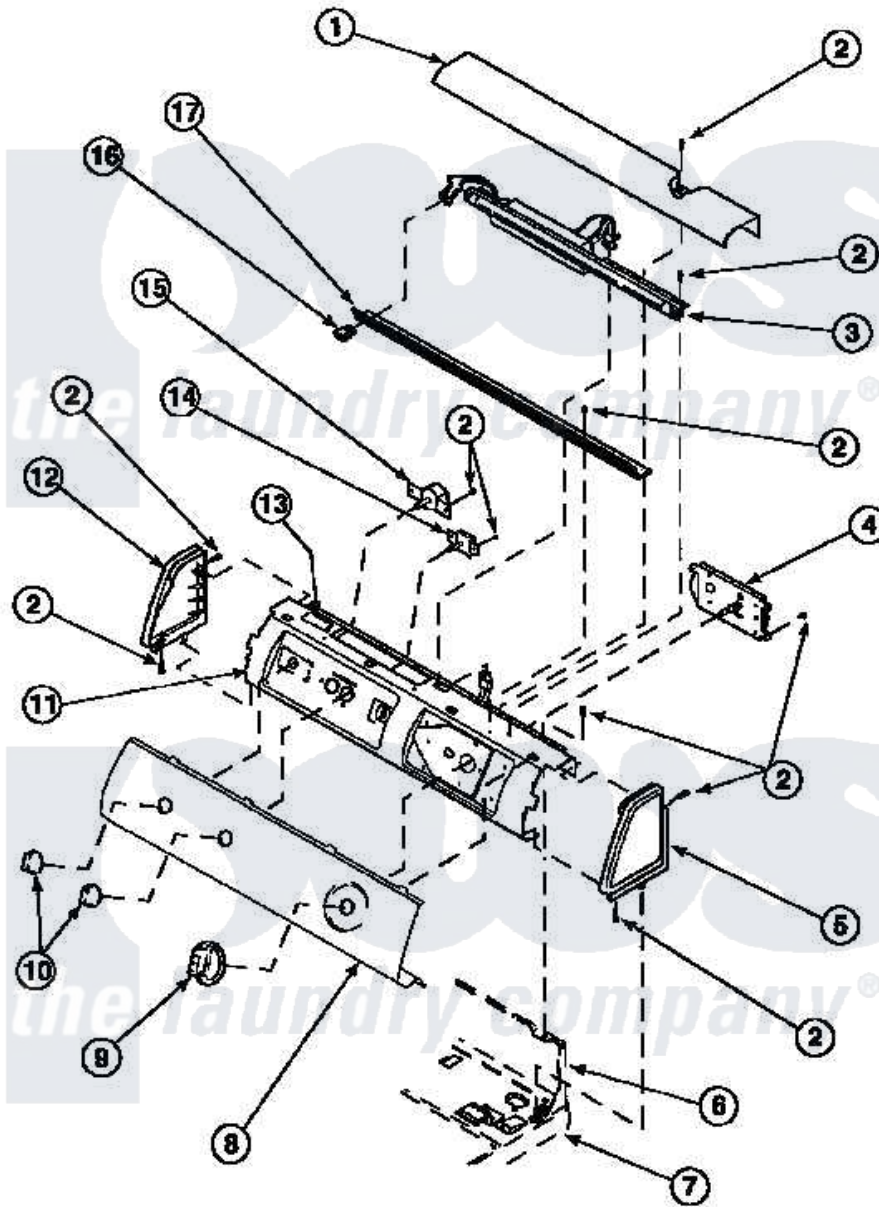

Amana LE7121WM (BOM: PLE7121WM) 08 - GRAPHIC PANEL, CONTROL HOOD AND CONTROLS

Amana Residential Amana LE7121WM (BOM: PLE7121WM) Dryer Parts Parts Diagram 08 - GRAPHIC PANEL, CONTROL HOOD AND CONTROLS
 Click on the part number to view part

Item	Original Part Number	Replaced By	Status	Part Description
1	500303		Not Available	COVER, TOP
2	501086	90767		Screw, 8A X 3/8 HeX Washer Head Tapping
4	502967	502967P		Timer 5 Cycle Package
5	34817		Not Available	END CAP(RIGHT)
6	500343		Not Available	PANEL, BACK(HOME HOOD)
7	500085P		Not Available	(ADD LETTER L-L, W-W TO PART N
9	502220		Not Available	KNOB, TIMER
10	36701		Not Available	KNOB, TEMP
11	500300		Not Available	BRACKET, CONTROL SUPPORT-MECH
12	34818		Not Available	END CAP(LEFT)
13	24903		Not Available	STICKER, DISCONNECT POW
14	500823			Signal, Rotary