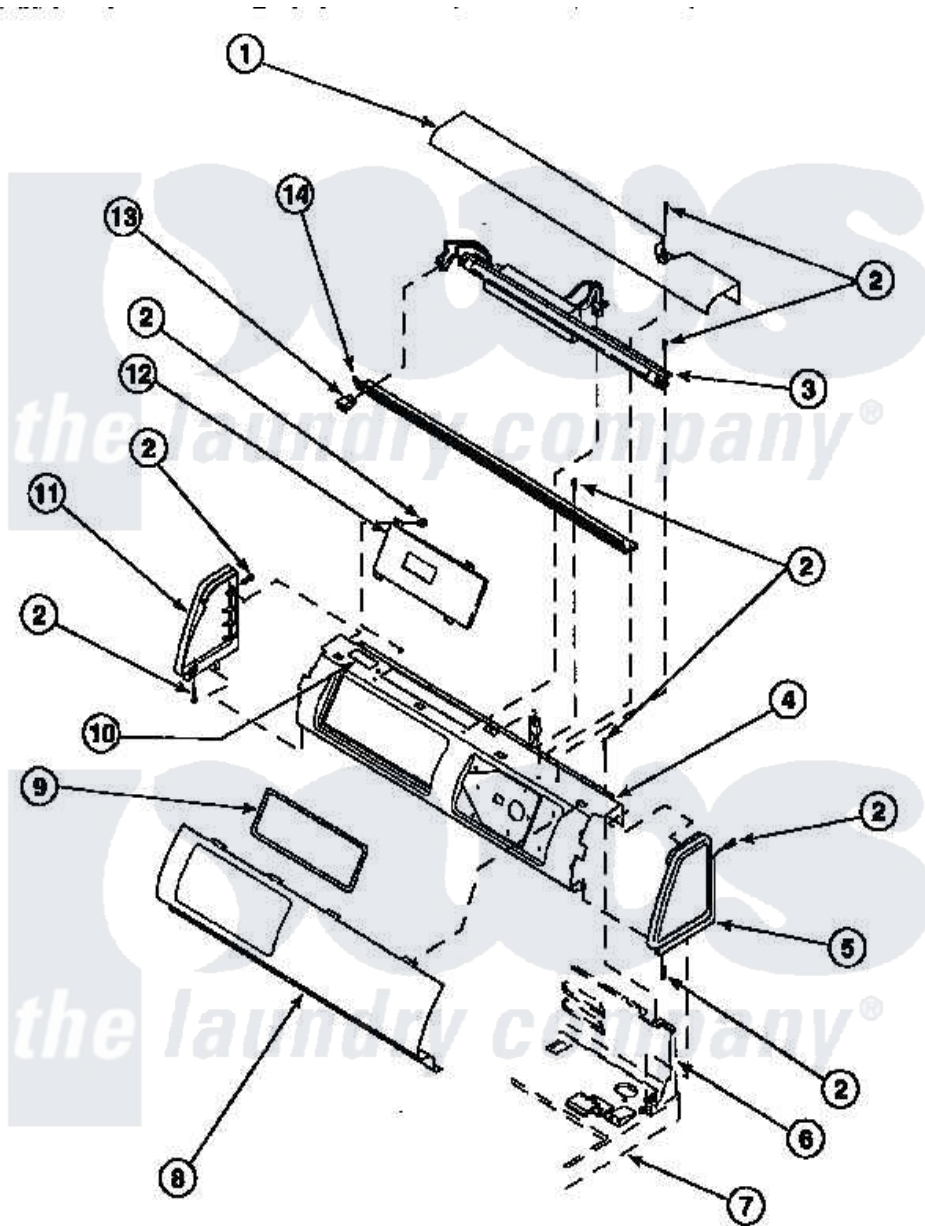

# Amana LE7121WM (BOM: PLE7121WM) 09 - GRAPHIC PANEL, CONTROL HOOD AND CONTROLS

Amana [Residential Amana LE7121WM \(BOM: PLE7121WM\) Dryer Parts](#) Parts Diagram 09 - GRAPHIC PANEL, CONTROL HOOD AND CONTROLS  
 Click on the part number to view part

Item	Original Part Number	Replaced By	Status	Part Description
1	500303		Not Available	COVER, TOP
2	501086	<a href="#">90767</a>		Screw, 8A X 3/8 HeX Washer Head Tapping
5	34817		Not Available	END CAP(RIGHT)
6	500343		Not Available	PANEL,BACK(HOME HOOD)
7	500085P		Not Available	(ADD LETTER L-L, W-W TO PART N
10	24903		Not Available	STICKER,DISCONNECT POW
11	34818		Not Available	END CAP(LEFT)