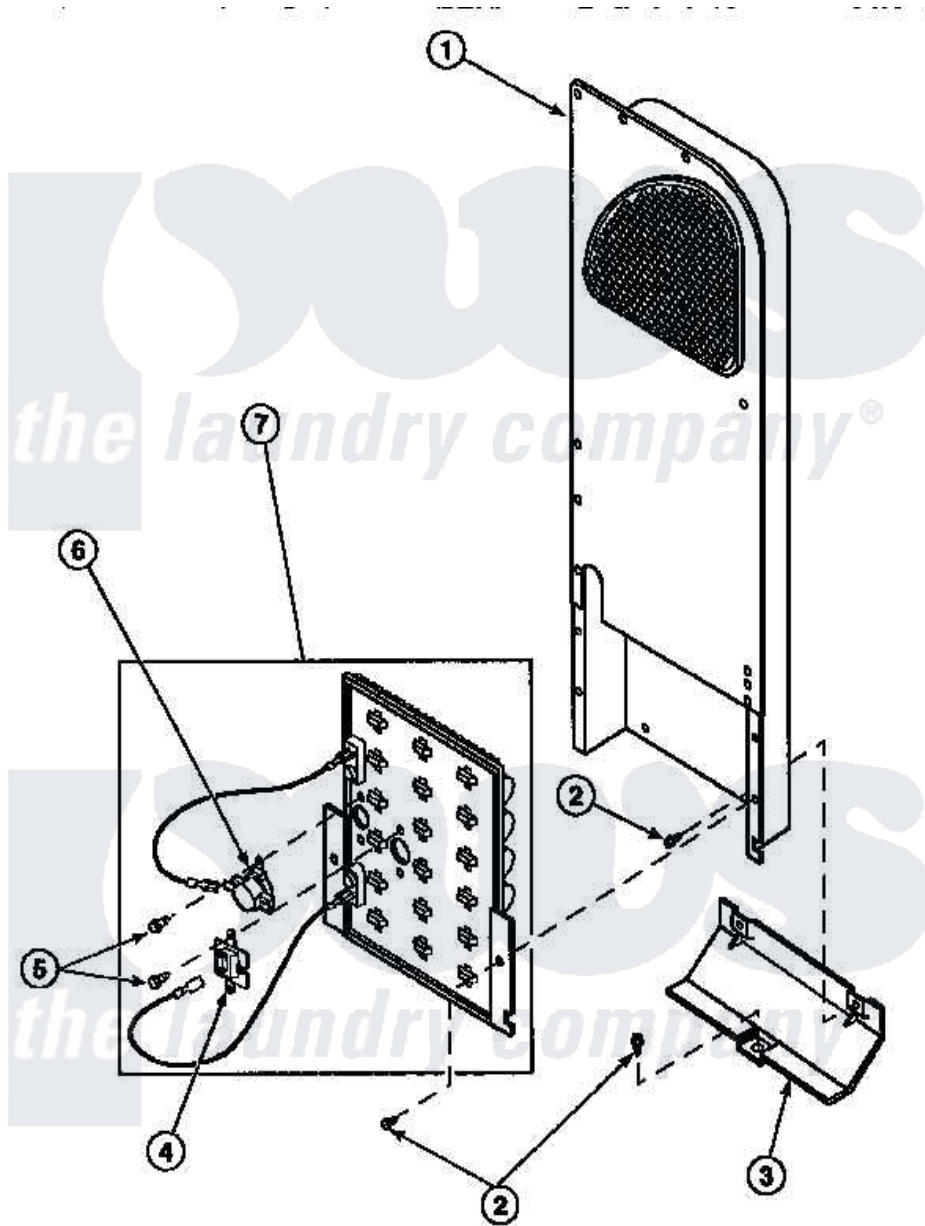

**Amana LE7121WM (BOM: PLE7121WM) 10 - HEATER BOX ASSY
ORIGINALLY ON ELEC DRYER**

Amana [Residential Amana LE7121WM \(BOM: PLE7121WM\) Dryer Parts](#) Parts Diagram 10 - HEATER BOX ASSY ORIGINALLY ON ELEC DRYER
Click on the part number to view part

Item	Original Part Number	Replaced By	Status	Part Description
1	500179P	503605		Assembly, Heater Duct
2	501668	503688		Screw, 10B-16 X .34 I
3	60952		Not Available	SHIELD,HEAT DUCT
4	62600	40113801		Fuse, Thermal
5	23222	3177991		Screw
6	Y62641	W10116735		Thermistor-Fix
7	61928			Heater Assembly 208V
"	61927			Heater Assembly