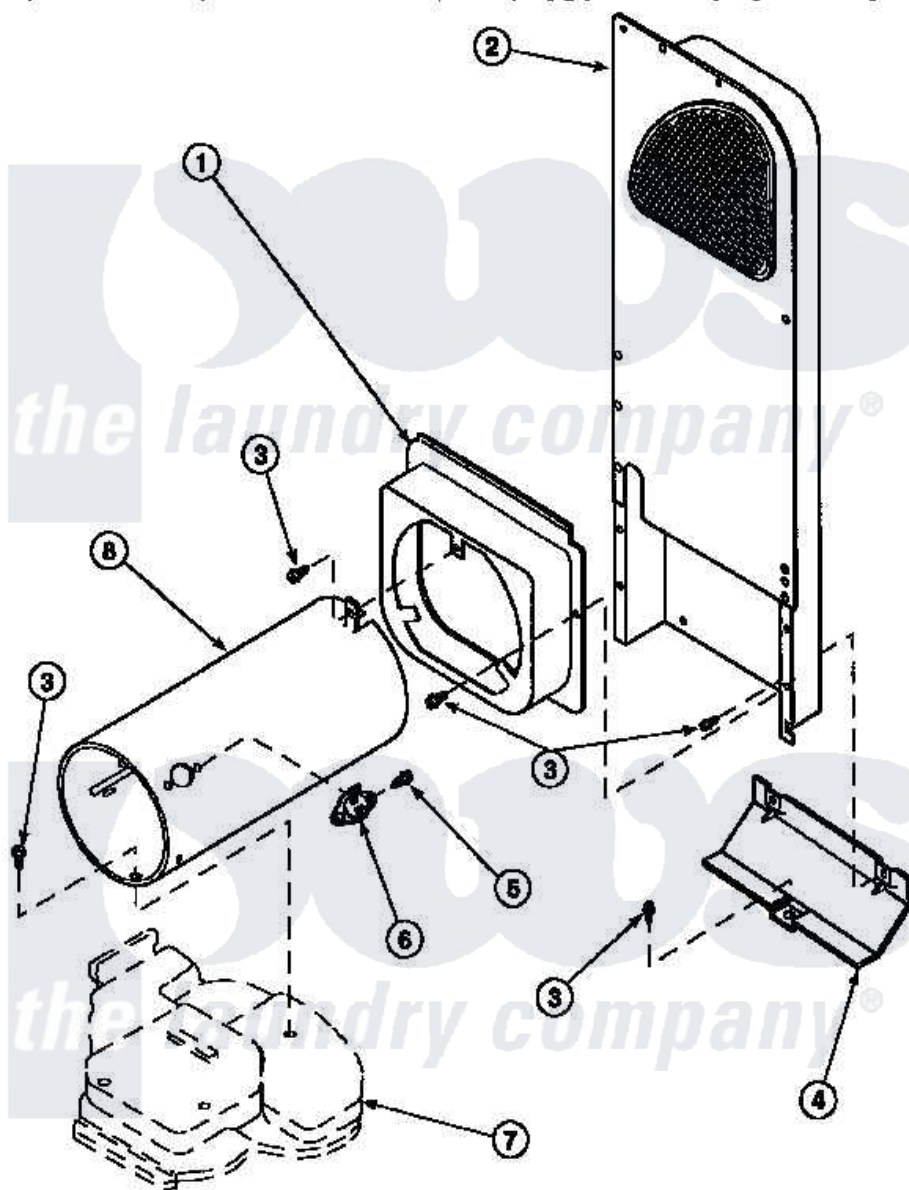

**Amana LE7121WM (BOM: PLE7121WM) 11 - HEATER BOX ASSY
ORIGINALLY ON GAS DRYER**

Amana [Residential Amana LE7121WM \(BOM: PLE7121WM\) Dryer Parts](#) Parts Diagram 11 - HEATER BOX ASSY ORIGINALLY ON GAS DRYER
Click on the part number to view part

Item	Original Part Number	Replaced By	Status	Part Description
2	500179P	503605		Assembly, Heater Duct
3	501668	503688		Screw, 10B-16 X .34 I
4	60952		Not Available	SHIELD,HEAT DUCT
7	500070			Base, Dryer