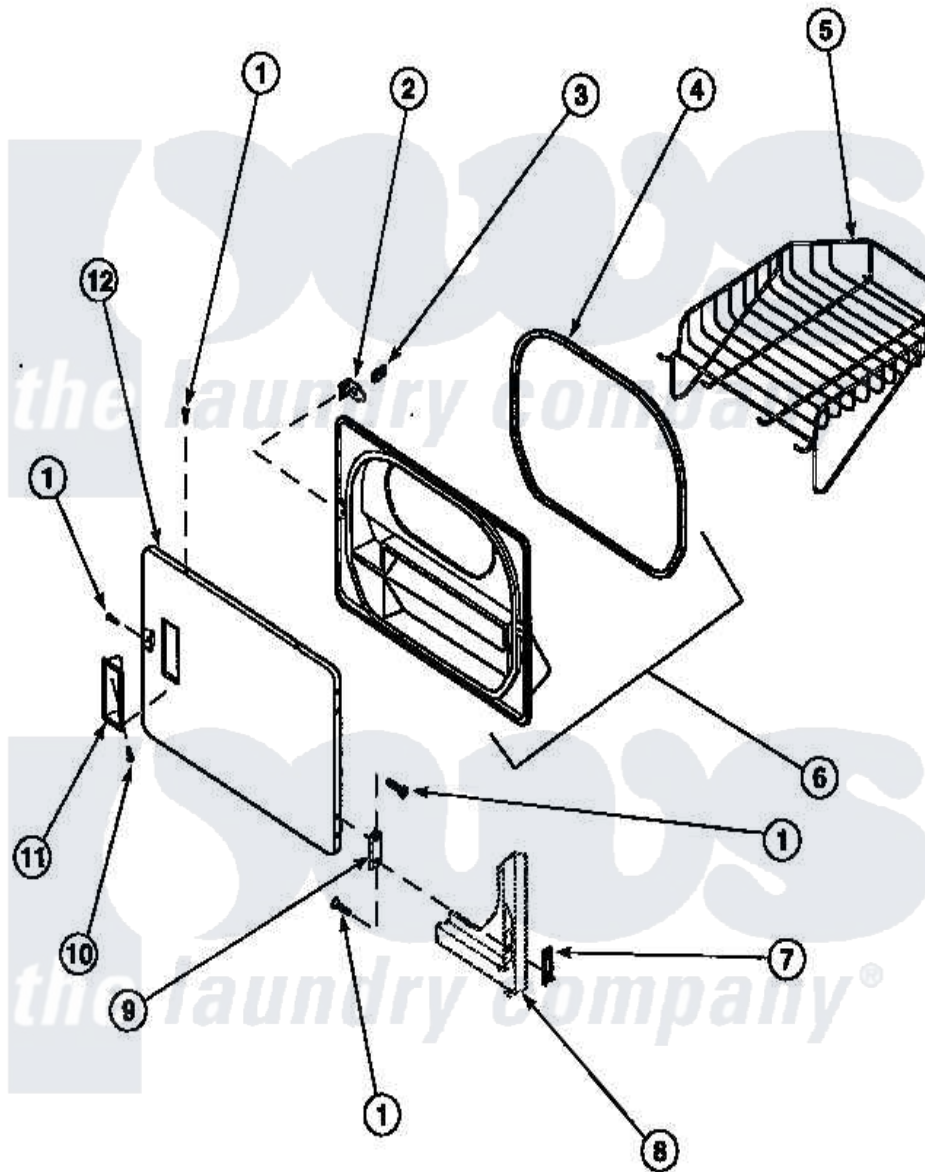

Amana LE7121WM (BOM: PLE7121WM) 13 - LOADING DOOR WITH DRYING RACK

Amana Residential Amana LE7121WM (BOM: PLE7121WM) Dryer Parts Parts Diagram 13 - LOADING DOOR WITH DRYING RACK

Click on the part number to view part

Item	Original Part Number	Replaced By	Status	Part Description
1	500226			Screw, 8b-16 x 5/8 Tap
2	500223	40116201		Bracket, Door Strike
3	500039	510181		Strike Doormetal
4	500200		Not Available	SEAL,DOOR
5	501295P		Not Available	RACK, DRYING
6	500199		Not Available	ASSY,LINER & SEAL
7	500236			Clip, Door Hinge Mount
9	500041	Y503676		Hinge, Door And Top
10	500297	8281236		Screw
11	500042		Not Available	DOOR PULL