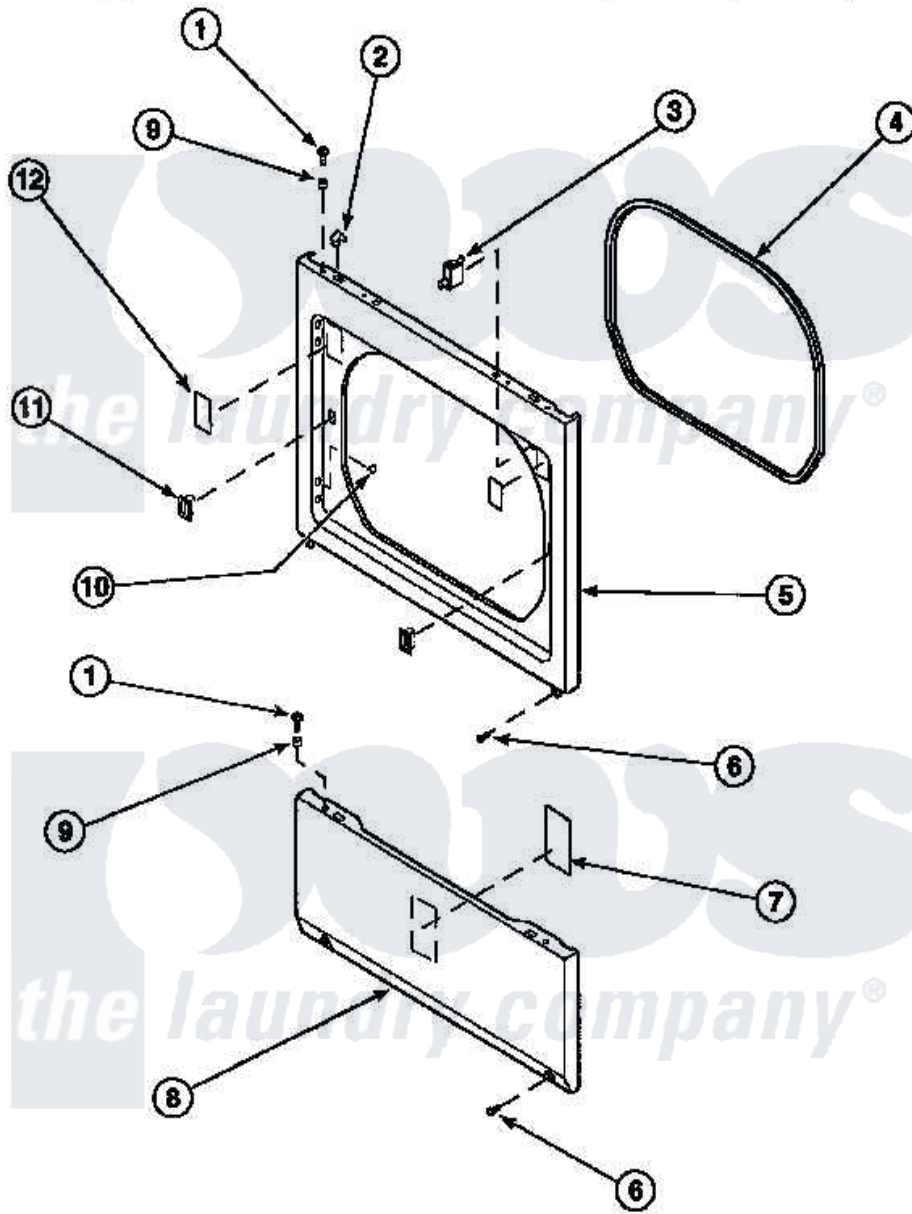

**Amana LE7121WM (BOM: PLE7121WM) 14 - LOWER ACCESS PANEL, FRONT PANEL AND SEAL**

Amana Residential Amana LE7121WM (BOM: PLE7121WM) Dryer Parts Parts Diagram 14 - LOWER ACCESS PANEL, FRONT PANEL AND SEAL  
 Click on the part number to view part

Item	Original Part Number	Replaced By	Status	Part Description
1	32671	<a href="#">Y014874</a>		Screw, Idler Arm And Sleeve
2	56080	<a href="#">22001650</a>		Fastener, Spring
3	Y62872	<a href="#">W10169313</a>		Switch-Dor
4	<a href="#">500034</a>			Seal, Front Panel
6	33562	<a href="#">27001200</a>		Screw
9	56079	<a href="#">505187</a>		Locator, Panel
10	500227	<a href="#">505295</a>		Screw, No.8ab-16 x 3/4 PH
11	54660	<a href="#">LA-1003</a>		Door Catch Kit
12	500281		Not Available	STICKER