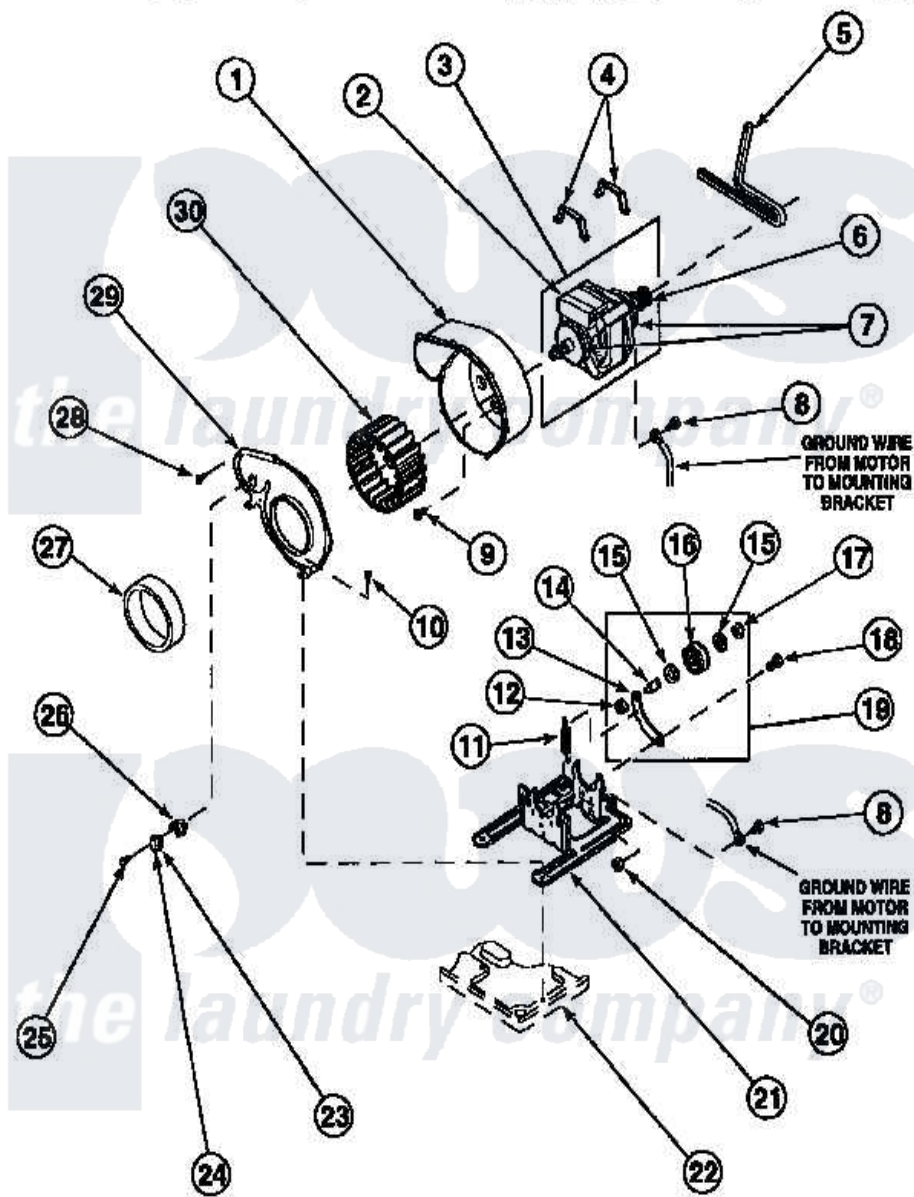

Amana LE7121WM (BOM: PLE7121WM) 15 - MOTOR, EXHAUST FAN AND BELT

Amana Residential Amana LE7121WM (BOM: PLE7121WM) Dryer Parts Parts Diagram 15 - MOTOR, EXHAUST FAN AND BELT

Click on the part number to view part

Item	Original Part Number	Replaced By	Status	Part Description
1	56020			Housing, Blower
2	501218		Not Available	MOTOR SWITCH (DOES NOT INCLUDE THERMAL PROT
3	501211	2200376		Motor
4	Y58047	660658		Clamp, Motor Mounting 343481 685441
5	59174	40111201		Belt, Cylinder
6	500011			Pulley, Motor
7	590P3			Motor Hub Ring Kit
8	20530			Screw, 10-24 x 3/8 Hex
9	Y31645	27001200		Screw
10	33562	27001200		Screw
11	56076			Spring, Idler
12	56156	358160		Nut
13	500910	37001144		Assembly- Idler

14	56461		Shaft
15	52549		Washer, 501 ID X3/4 Odx
16	Y54414		Assembly, Wheel And Bearing
17	23748		Ring, Retaining
18	500824		Screw, 1/4-20 Unc Hex
19	500269	37001287	Assembly, Idler Lever/Shaft/Pulley
20	52566	27001225	Nut, Jam Mid Lock 1/4-20
21	500822	503613	Mount, Motor
22	500070		Base, Dryer
24	503551		Thermostat, Cycling
"	Y61372		Thermostat
25	23222	3177991	Screw
"	Y33561	489464	Screw
26	61401	61623	Thermostat, Heater-BR
27	500313		Seal, Blower Housing
28	31260		Screw, No.8 X 3/8 Ind H
29	500078	511969P	Kit Blower Housing And Cover
30	56000	510139P	Assembly Blower Fan Package