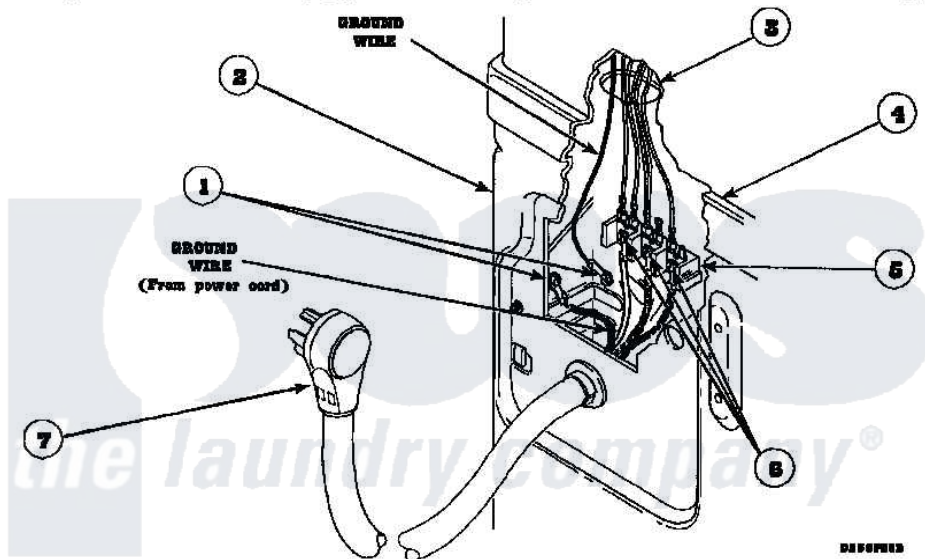

Amana LE7121WM (BOM: PLE7121WM) 17 - POWER CORDS

Amana Residential Amana LE7121WM (BOM: PLE7121WM) Dryer Parts Parts Diagram 17 - POWER CORDS
 Click on the part number to view part

Item	Original Part Number	Replaced By	Status	Part Description
1	20530			Screw, 10-24 x 3/8 Hex
2	500001P		Not Available	(ADD LETTER BEFORE "P" IN PART
3	500343		Not Available	PANEL, BACK(HOME HOOD)
4	500085P		Not Available	(ADD LETTER L-L, W-W TO PART N
5	61923P	61923		Block, Terminal
6	Y61199	3400094		Screw, 10-32 X 3/8