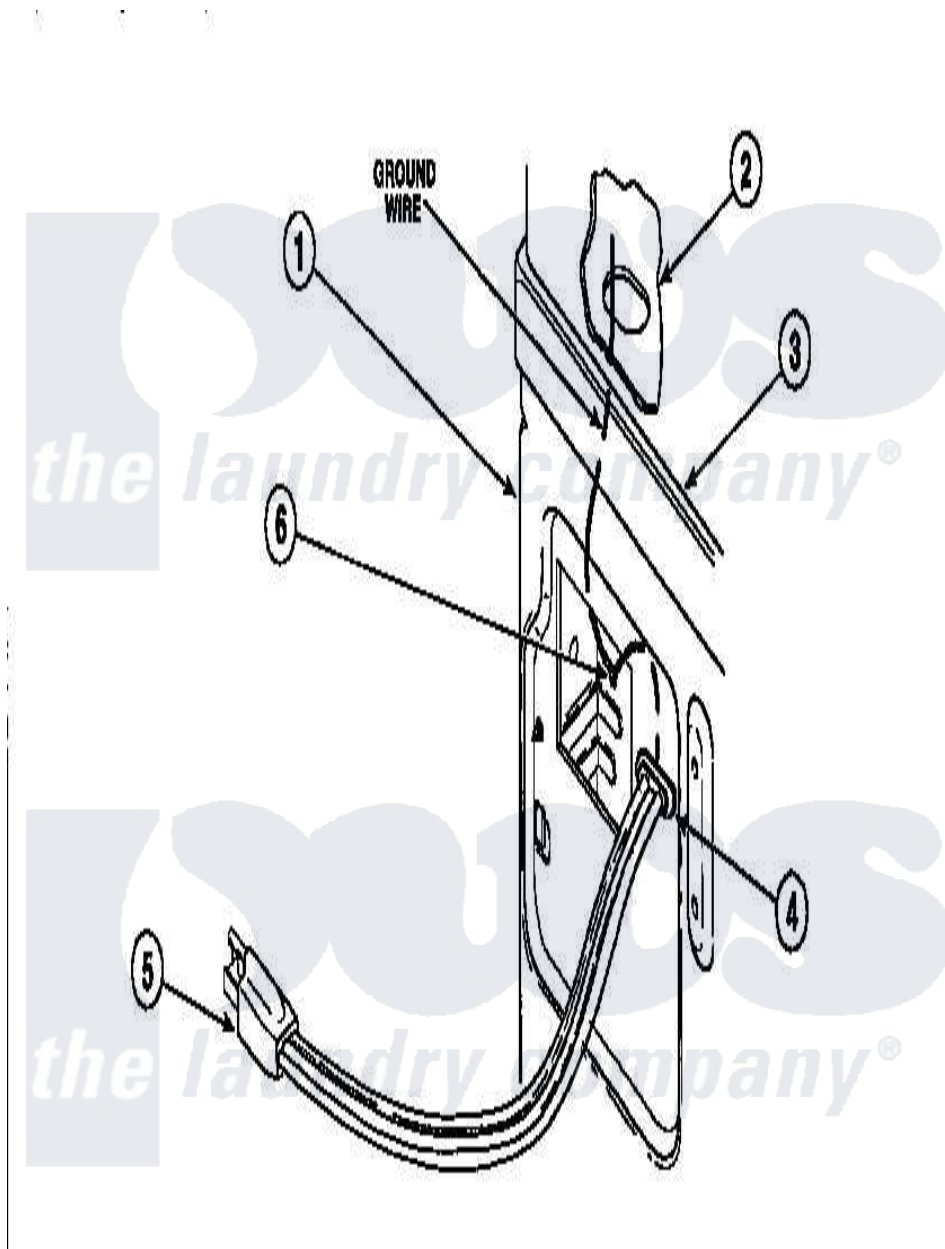

Amana LE7121WM (BOM: PLE7121WM) 18 - POWER CORDS

Amana Residential Amana LE7121WM (BOM: PLE7121WM) Dryer Parts Parts Diagram 18 - POWER CORDS
 Click on the part number to view part

| Item | Original Part Number | Replaced By | Status | Part Description |
|------|-----------------------|-------------|---------------|--------------------------------|
| 1 | 500001P | | Not Available | (ADD LETTER BEFORE "P" IN PART |
| 2 | 500343 | | Not Available | PANEL,BACK(HOME HOOD) |
| 3 | 500085P | | Not Available | (ADD LETTER L-L, W-W TO PART N |
| 6 | 20530 | | | Screw, 10-24 x 3/8 Hex |