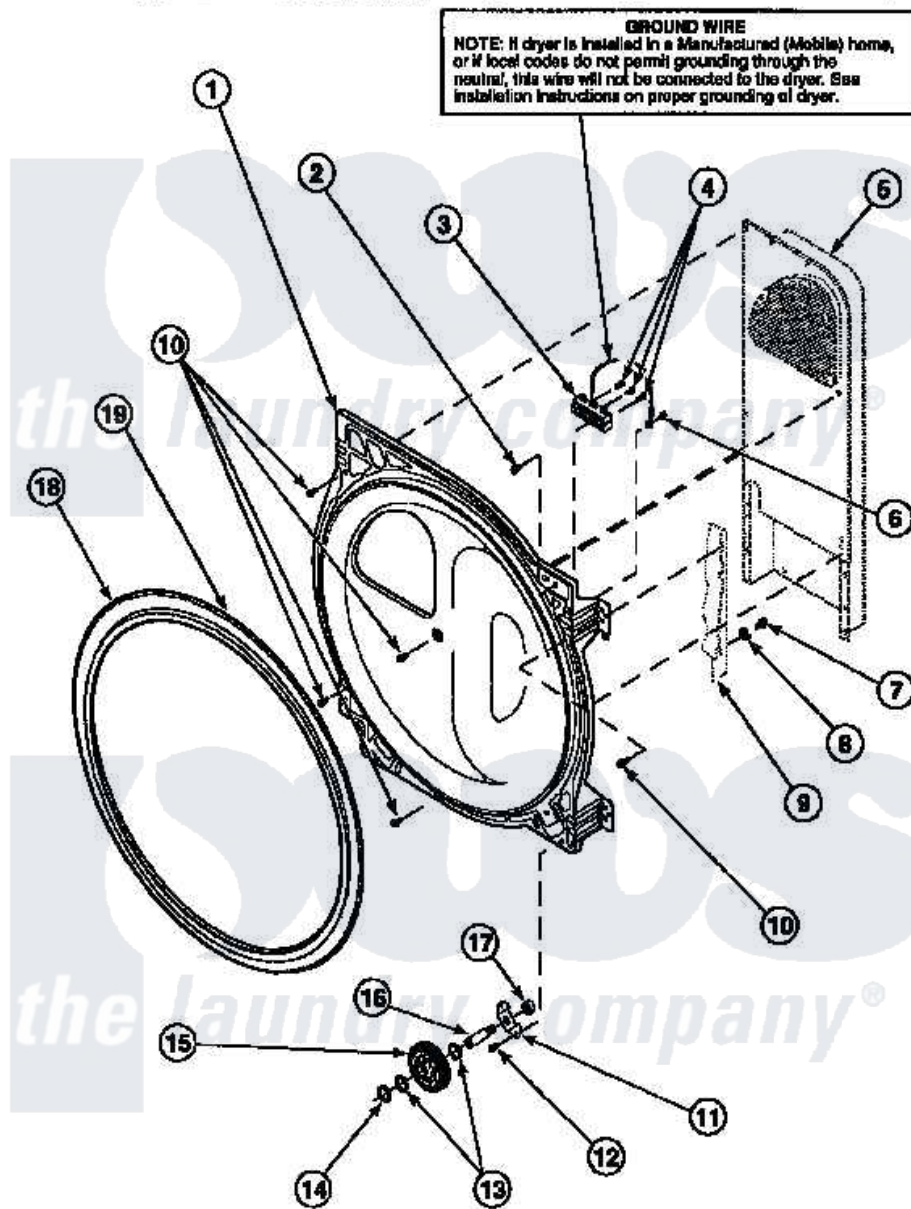

**Amana LE7121WM (BOM: PLE7121WM) 19 - REAR
BLKHD/SEAL/CYLINDER ROLLER/TERM BLK**

Amana Residential Amana LE7121WM (BOM: PLE7121WM) Dryer Parts Parts Diagram 19 - REAR
BLKHD/SEAL/CYLINDER ROLLER/TERM BLK
Click on the part number to view part

Item	Original Part Number	Replaced By	Status	Part Description
1	502614W	502614WP		Bulkhead, Rear
"	Y501154		Not Available	ASSY, BULKHEAD
2	501285			Screw, No.12 X 9/16-Pla
3	61923P	61923		Block, Terminal
4	Y61199	3400094		Screw, 10-32 X 3/8
5	500179P	503605		Assembly, Heater Duct
6	20530			Screw, 10-24 x 3/8 Hex
7	20530			Screw, 10-24 x 3/8 Hex
8	51474		Not Available	WASHER, 13/64IDX1/2ODX.
9	500001P		Not Available	(ADD LETTER BEFORE "P" IN PART
10	501668	503688		Screw, 10B-16 X .34 I
11	500062	40113601		Assembly, Roller Brkt
12	501668	503688		Screw, 10B-16 X .34 I
13	52549			Washer, 501 ID X3/4 Odx

14	23748		Ring, Retaining
15	500214P	37001042	Assembly, Cylinder Roller
16	56461		Shaft
17	56156	358160	Nut
18	501801	37001132	Seal, Cylinder
19	22506P	511637P	Adh Dow 737 Clr 3 Oz Tube