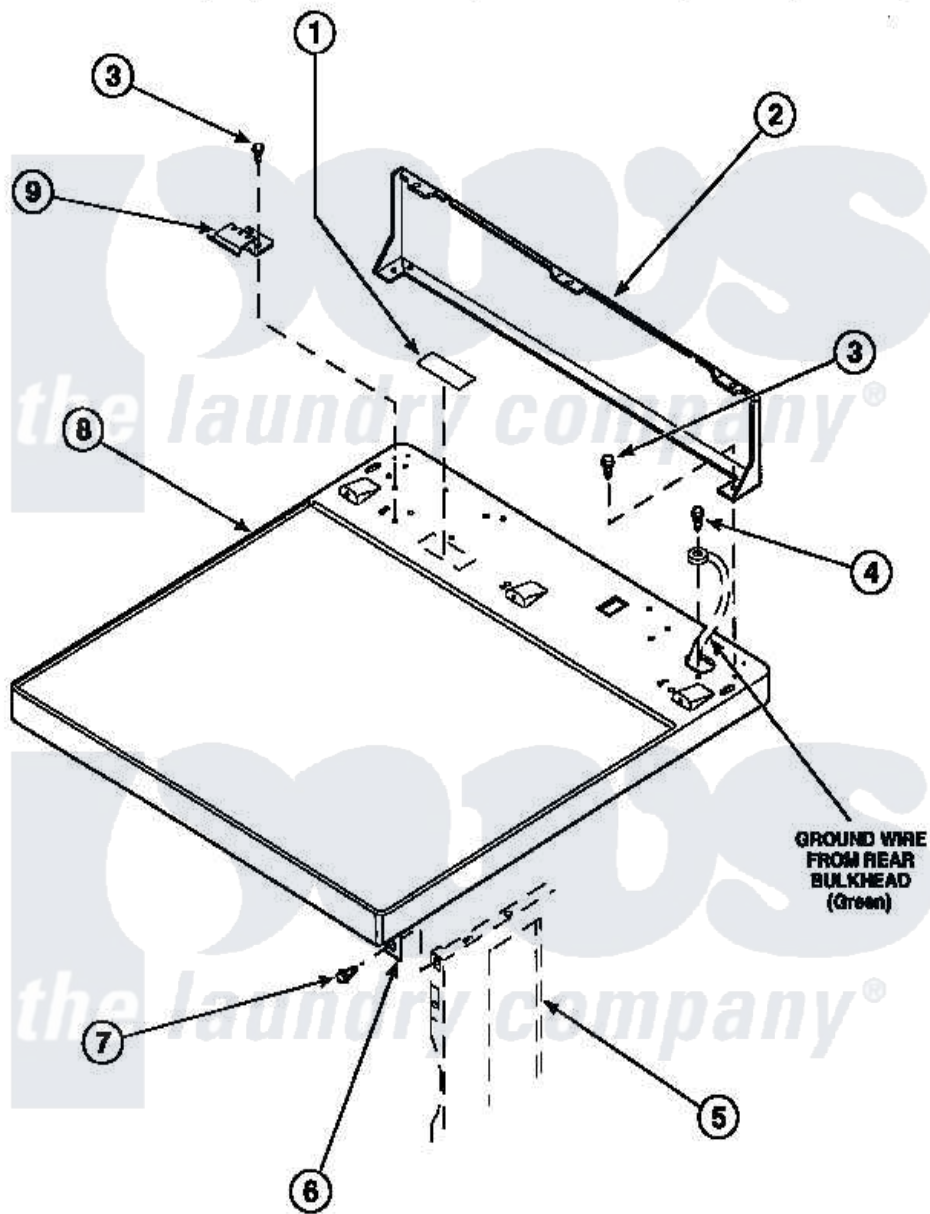

Amana LE7153LB (BOM: PLE7153LB) 01 - CABINET TOP AND CONTROL HOOD REAR PANEL

Amana [Residential Amana LE7153LB \(BOM: PLE7153LB\) Dryer Parts](#) Parts Diagram 01 - CABINET TOP AND CONTROL HOOD REAR PANEL
 Click on the part number to view part

Item	Original Part Number	Replaced By	Status	Part Description
1	24903		Not Available	STICKER,DISCONNECT POW
2	500343		Not Available	PANEL,BACK(HOME HOOD)
3	501086	90767		Screw, 8A X 3/8 HeX Washer Head Tapping
4	20530			Screw, 10-24 x 3/8 Hex
5	500001P		Not Available	(ADD LETTER BEFORE "P" IN PART
6	500084	40130801		Bracket, Top Mount
7	33562	27001200		Screw
8	500085P		Not Available	(ADD LETTER L-L, W-W TO PART N
9	501241	Y503876		Clip, Hold Down