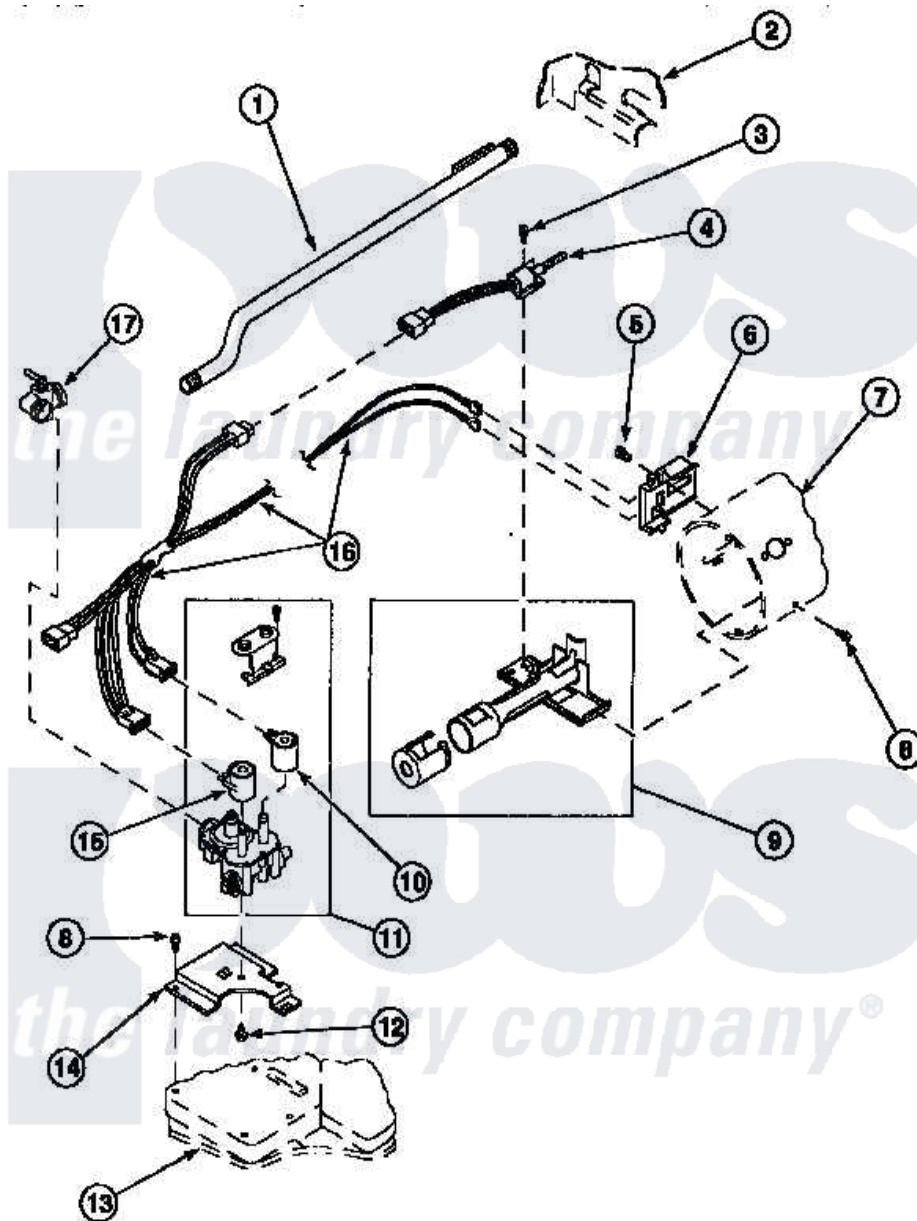

# Amana LE7153LB (BOM: PLE7153LB) 04 - GAS VALVE, IGNITER & GAS CONVERSION KITS

Amana Residential Amana LE7153LB (BOM: PLE7153LB) Dryer Parts Parts Diagram 04 - GAS VALVE, IGNITER & GAS CONVERSION KITS

[Click on the part number to view part](#)

Item	Original Part Number	Replaced By	Status	Part Description
2	50001P		Not Available	(ADD LETTER BEFORE "P" IN PART
5	23222	<a href="#">3177991</a>		Screw
8	501668	<a href="#">503688</a>		Screw, 10B-16 X .34 I
13	<a href="#">500070</a>			Base, Dryer
NI	<a href="#">501397</a>			Assembly, Wiring Harness