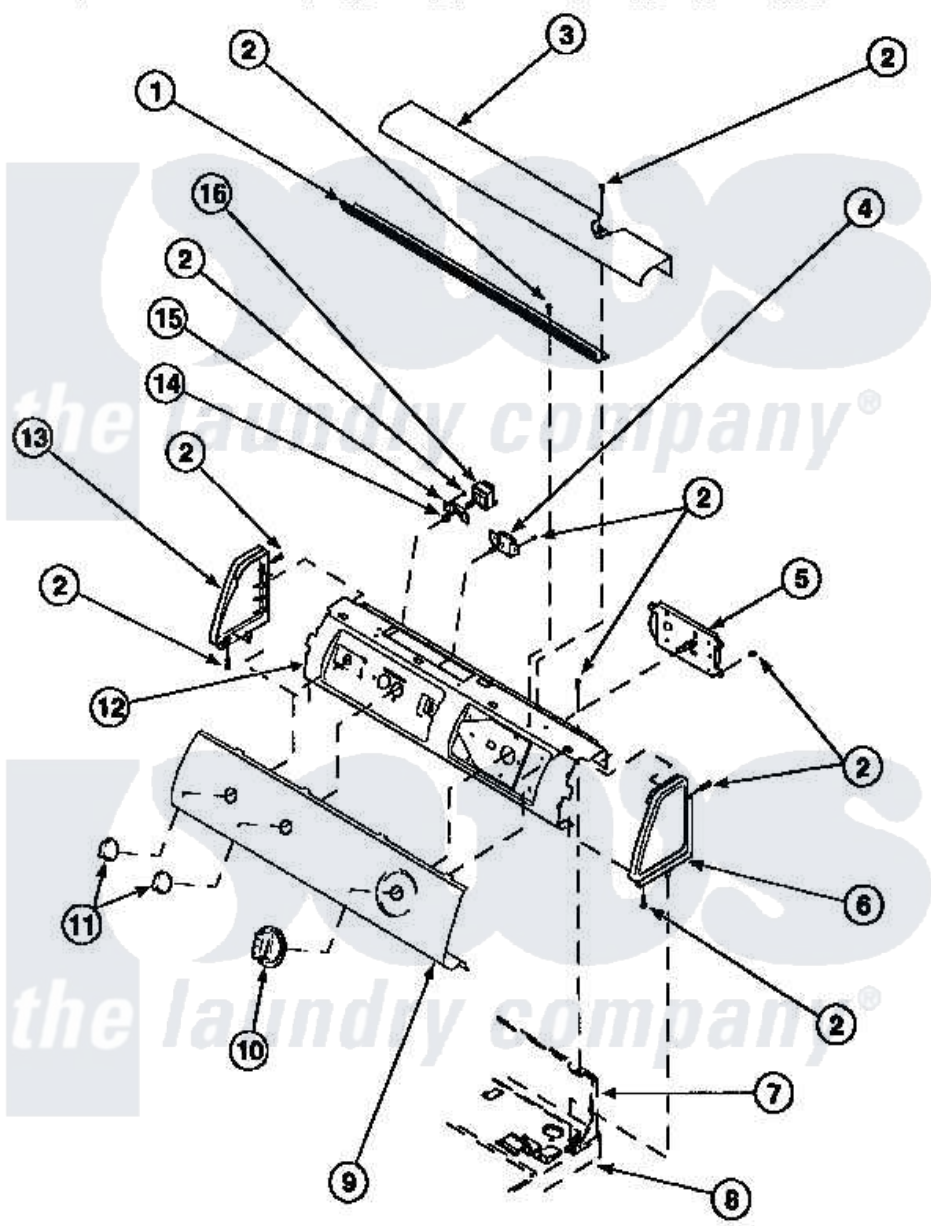

Amana LE7153LB (BOM: PLE7153LB) 05 - GRAPHIC PANEL, CONTROL HOOD AND CONTROLS

Amana Residential Amana LE7153LB (BOM: PLE7153LB) Dryer Parts Parts Diagram 05 - GRAPHIC PANEL, CONTROL HOOD AND CONTROLS

[Click on the part number to view part](#)

Item	Original Part Number	Replaced By	Status	Part Description
1	500305		Not Available	DIFFUSER W/OUT HOLE
2	501086	90767		Screw, 8A X 3/8 HeX Washer Head Tapping
3	500302		Not Available	COVER, TOP
4	500823			Signal, Rotary
5	502967	502967P		Timer 5 Cycle Package
6	34815		Not Available	PANEL, END R.H. (BLK)
7	500343		Not Available	PANEL, BACK(HOME HOOD)
8	500085P		Not Available	(ADD LETTER L-L, W-W TO PART N
9	502630		Not Available	GRAPHIC PANEL
"	502206		Not Available	GRAPHIC PANEL
10	500311	502220W		Knob, Timer
11	34847			Assembly, Knob-Rotary
12	500300		Not Available	BRACKET, CONTROL SUPPORT-MECH