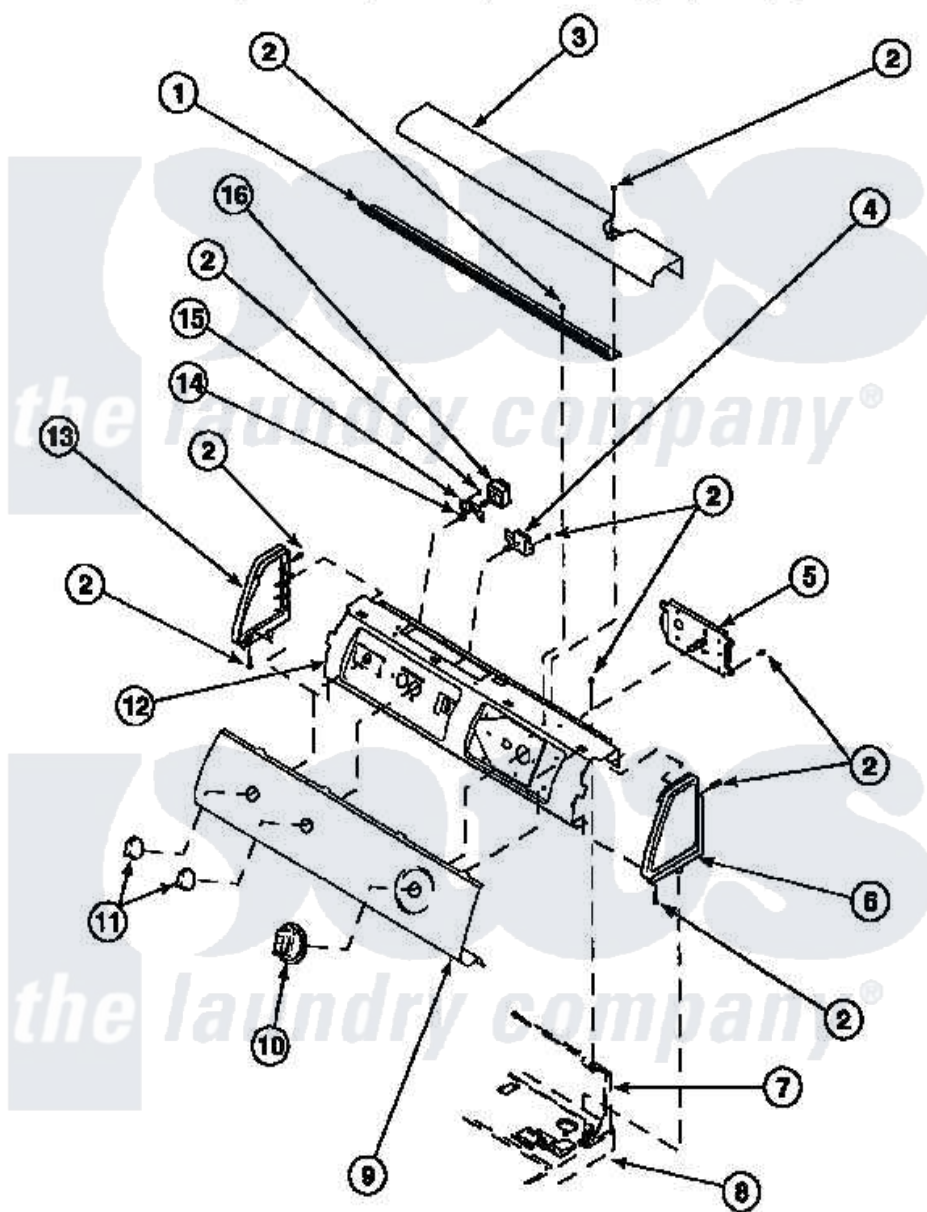

Amana LE7153LB (BOM: PLE7153LB) 06 - GRAPHIC PANEL, CONTROL HOOD AND CONTROLS

Amana Residential Amana LE7153LB (BOM: PLE7153LB) Dryer Parts Parts Diagram 06 - GRAPHIC PANEL, CONTROL HOOD AND CONTROLS

[Click on the part number to view part](#)

Item	Original Part Number	Replaced By	Status	Part Description
1	500305		Not Available	DIFFUSER W/OUT HOLE
2	501086	90767		Screw, 8A X 3/8 HeX Washer Head Tapping
3	500302		Not Available	COVER, TOP
4	500823			Signal, Rotary
5	502967	502967P		Timer 5 Cycle Package
"	501881		Not Available	TIMER
6	34815		Not Available	PANEL, END R.H. (BLK)
7	500343		Not Available	PANEL, BACK(HOME HOOD)
8	500085P		Not Available	(ADD LETTER L-L, W-W TO PART N
10	500311	502220W		Knob, Timer
11	34847			Assembly, Knob-Rotary
12	500300		Not Available	BRACKET, CONTROL SUPPORT-MECH
13	34816			Panel, End