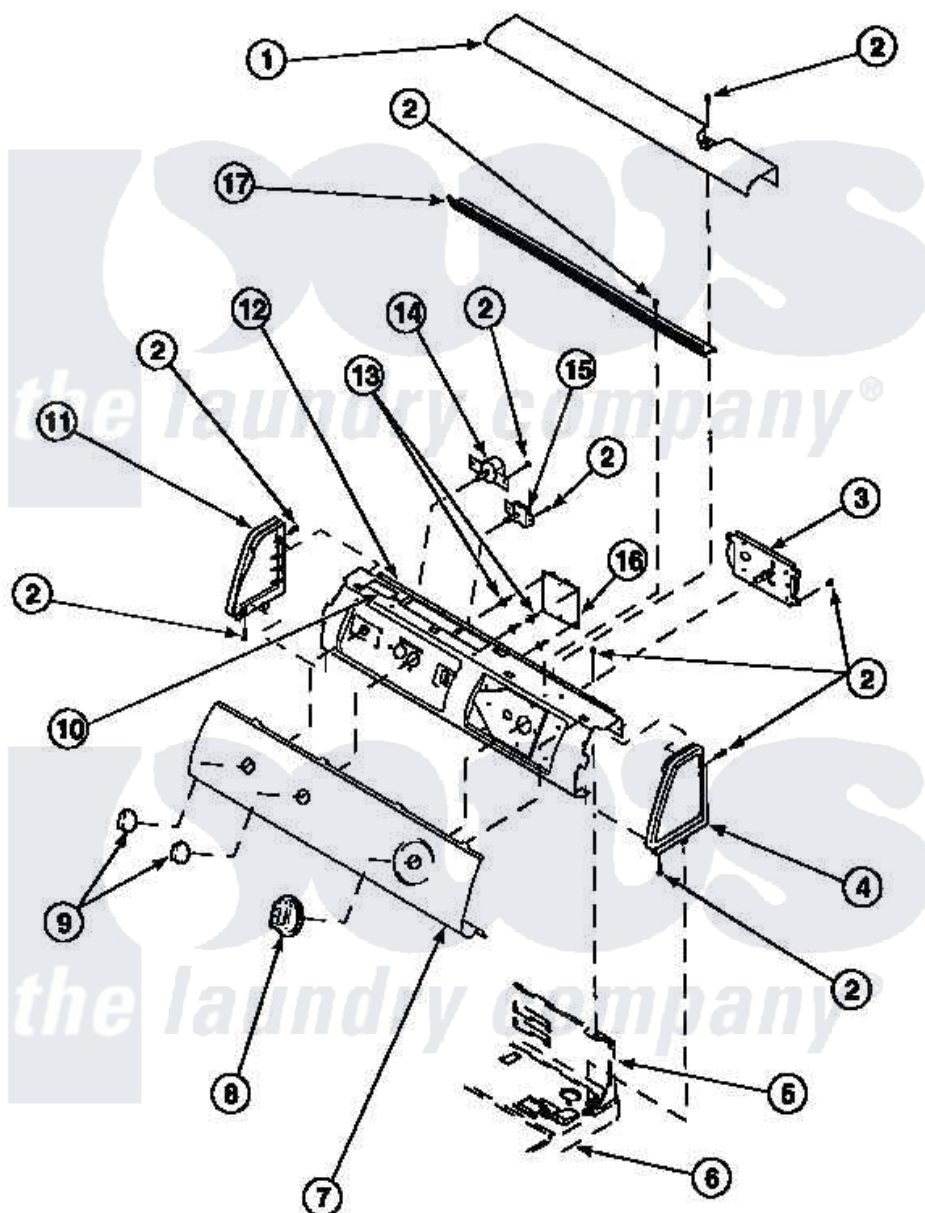

Amana LE7153LB (BOM: PLE7153LB) 07 - GRAPHIC PANEL, CONTROL HOOD AND CONTROLS

Amana Residential Amana LE7153LB (BOM: PLE7153LB) Dryer Parts Parts Diagram 07 - GRAPHIC PANEL, CONTROL HOOD AND CONTROLS

[Click on the part number to view part](#)

Item	Original Part Number	Replaced By	Status	Part Description
1	500302		Not Available	COVER, TOP
2	501086	90767		Screw, 8A X 3/8 HeX Washer Head Tapping
3	502967	502967P		Timer 5 Cycle Package
"	501881		Not Available	TIMER
4	34815		Not Available	PANEL, END R.H. (BLK)
5	500343		Not Available	PANEL, BACK(HOME HOOD)
6	500085P		Not Available	(ADD LETTER L-L, W-W TO PART N
7	502383		Not Available	PANEL, GRAPHICS
8	500311	502220W		Knob, Timer
9	34847			Assembly, Knob-Rotary
10	24903		Not Available	STICKER, DISCONNECT POW
11	34816			Panel, End
12	500300		Not Available	BRACKET, CONTROL

12	500300	Not Available	SUPPORT-MECH
14	62173		Switch, Temperature Select
15	500823		Signal, Rotary
17	500305	Not Available	DIFFUSER W/OUT HOLE