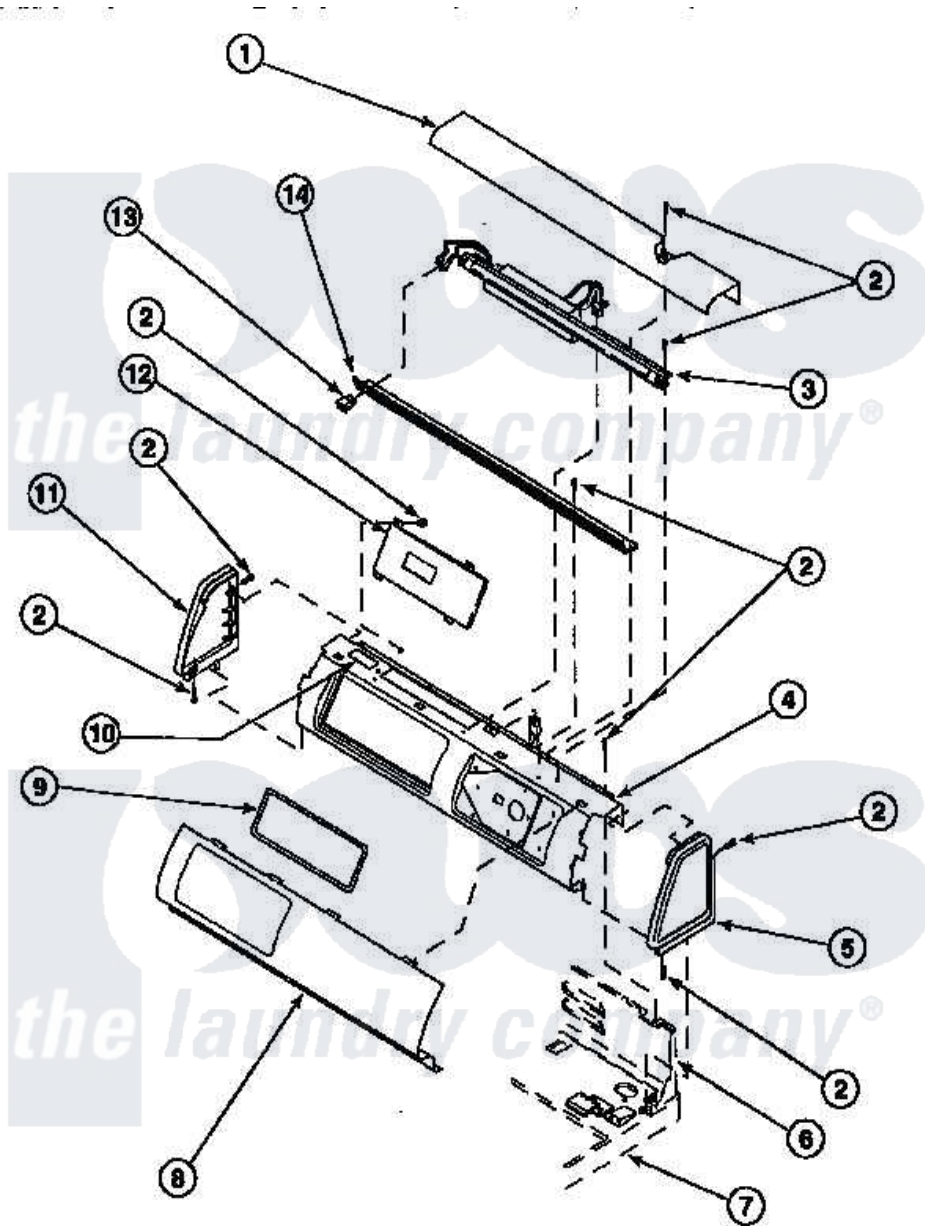

# Amana LE7153LB (BOM: PLE7153LB) 09 - GRAPHIC PANEL, CONTROL HOOD AND CONTROLS

Amana Residential Amana LE7153LB (BOM: PLE7153LB) Dryer Parts Parts Diagram 09 - GRAPHIC PANEL, CONTROL HOOD AND CONTROLS

[Click on the part number to view part](#)

Item	Original Part Number	Replaced By	Status	Part Description
2	501086	<a href="#">90767</a>		Screw, 8A X 3/8 HeX Washer Head Tapping
6	500343		Not Available	PANEL,BACK(HOME HOOD)
7	500085P		Not Available	(ADD LETTER L-L, W-W TO PART N
10	24903		Not Available	STICKER,DISCONNECT POW