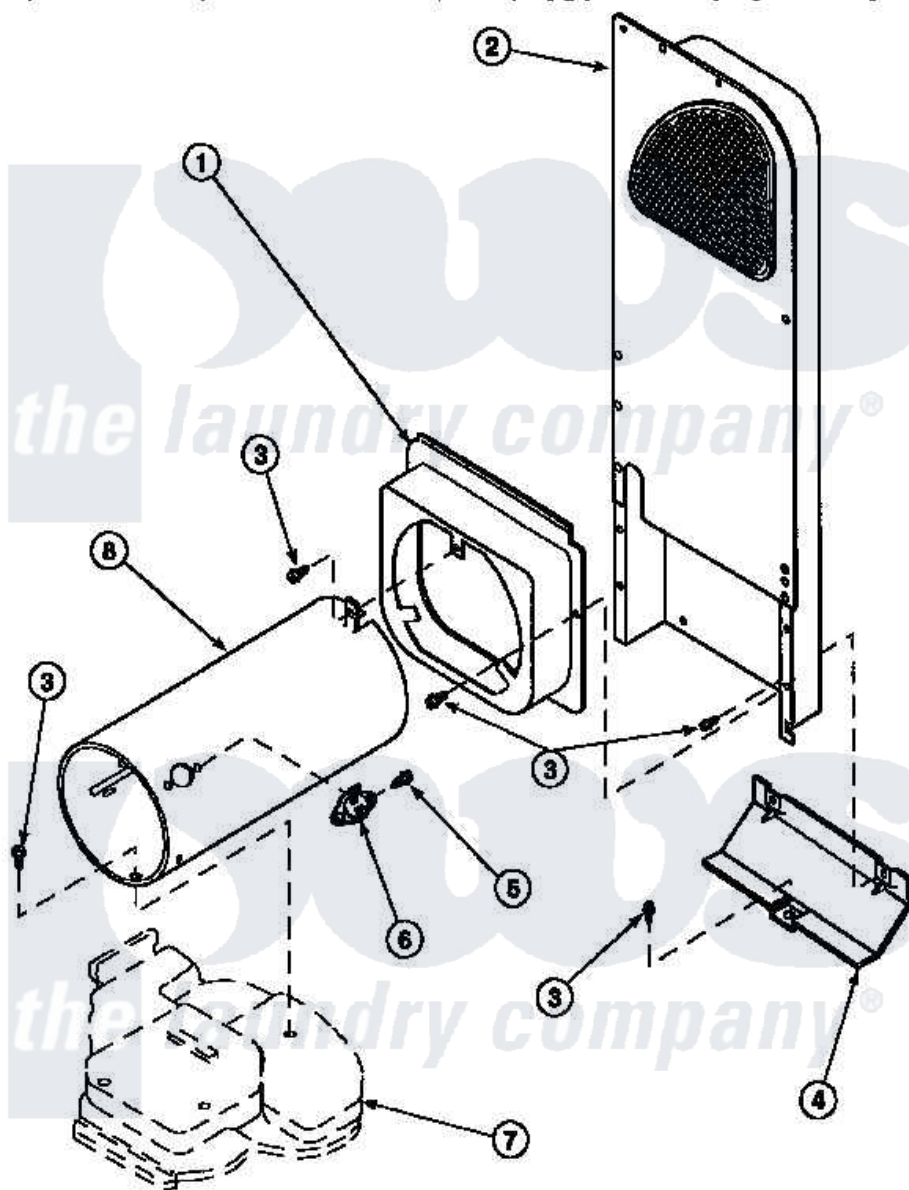

**Amana LE7153LB (BOM: PLE7153LB) 11 - HEATER BOX ASSY  
ORIGINALLY ON GAS DRYER**

Amana Residential Amana LE7153LB (BOM: PLE7153LB) Dryer Parts Parts Diagram 11 - HEATER BOX ASSY  
ORIGINALLY ON GAS DRYER  
Click on the part number to view part

| Item | Original Part Number   | Replaced By            | Status        | Part Description      |
|------|------------------------|------------------------|---------------|-----------------------|
| 2    | 500179P                | <a href="#">503605</a> |               | Assembly, Heater Duct |
| 3    | 501668                 | <a href="#">503688</a> |               | Screw, 10B-16 X .34 I |
| 4    | 60952                  |                        | Not Available | SHIELD,HEAT DUCT      |
| 7    | <a href="#">500070</a> |                        |               | Base, Dryer           |