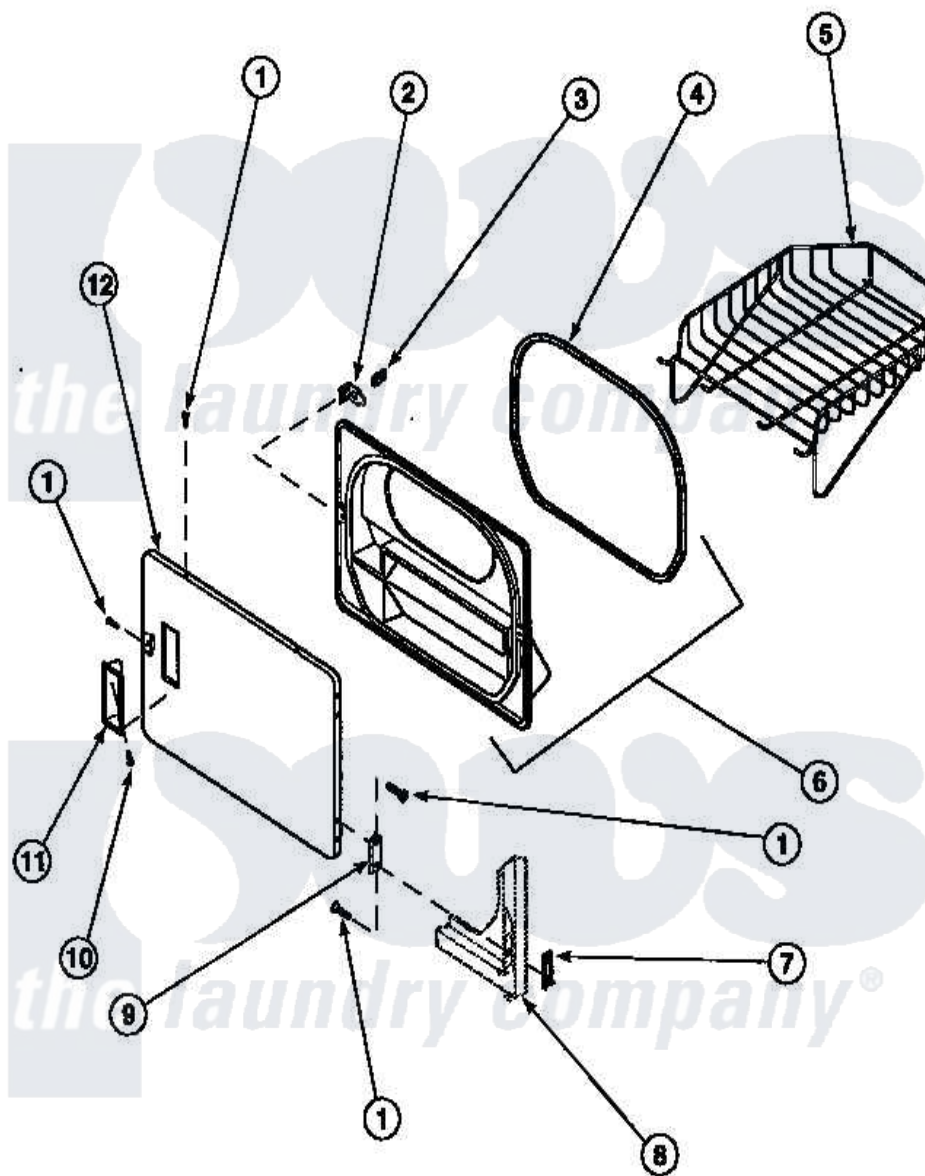

# Amana LE7153LB (BOM: PLE7153LB) 13 - LOADING DOOR WITH DRYING RACK

Amana Residential Amana LE7153LB (BOM: PLE7153LB) Dryer Parts Parts Diagram 13 - LOADING DOOR WITH DRYING RACK

Click on the part number to view part

| Item | Original Part Number   | Replaced By              | Status        | Part Description       |
|------|------------------------|--------------------------|---------------|------------------------|
| 1    | <a href="#">500226</a> |                          |               | Screw, 8b-16 x 5/8 Tap |
| 2    | 500223                 | <a href="#">40116201</a> |               | Bracket, Door Strike   |
| 3    | 500039                 | <a href="#">510181</a>   |               | Strike Doormetal       |
| 4    | 500200                 |                          | Not Available | SEAL,DOOR              |
| 5    | 501295P                |                          | Not Available | RACK, DRYING           |
| 6    | 500199                 |                          | Not Available | ASSY,LINER & SEAL      |
| 7    | <a href="#">500236</a> |                          |               | Clip, Door Hinge Mount |
| 9    | 500041                 | <a href="#">Y503676</a>  |               | Hinge, Door And Top    |
| 10   | 500297                 | <a href="#">8281236</a>  |               | Screw                  |
| 11   | 500042                 |                          | Not Available | DOOR PULL              |