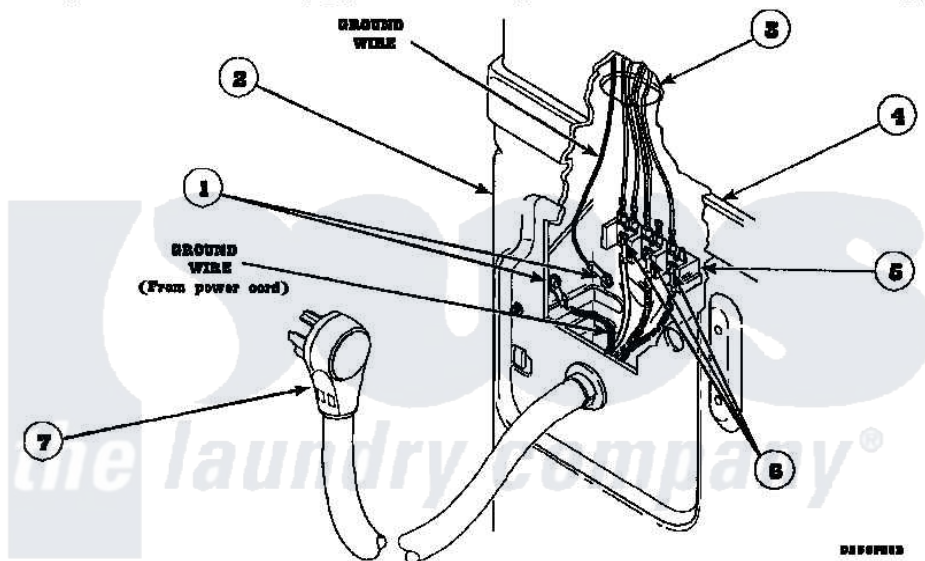

Amana LE7153LB (BOM: PLE7153LB) 17 - POWER CORDS

Amana [Residential Amana LE7153LB \(BOM: PLE7153LB\) Dryer Parts](#) Parts Diagram 17 - POWER CORDS
 Click on the part number to view part

Item	Original Part Number	Replaced By	Status	Part Description
1	502120	489069		Xxscrew, 10-12 X 1/2
"	20530			Screw, 10-24 x 3/8 Hex
2	500001P		Not Available	(ADD LETTER BEFORE "P" IN PART
3	500343		Not Available	PANEL, BACK(HOME HOOD)
4	500085P		Not Available	(ADD LETTER L-L, W-W TO PART N
5	61923P	61923		Block, Terminal
6	Y61199	3400094		Screw, 10-32 X 3/8