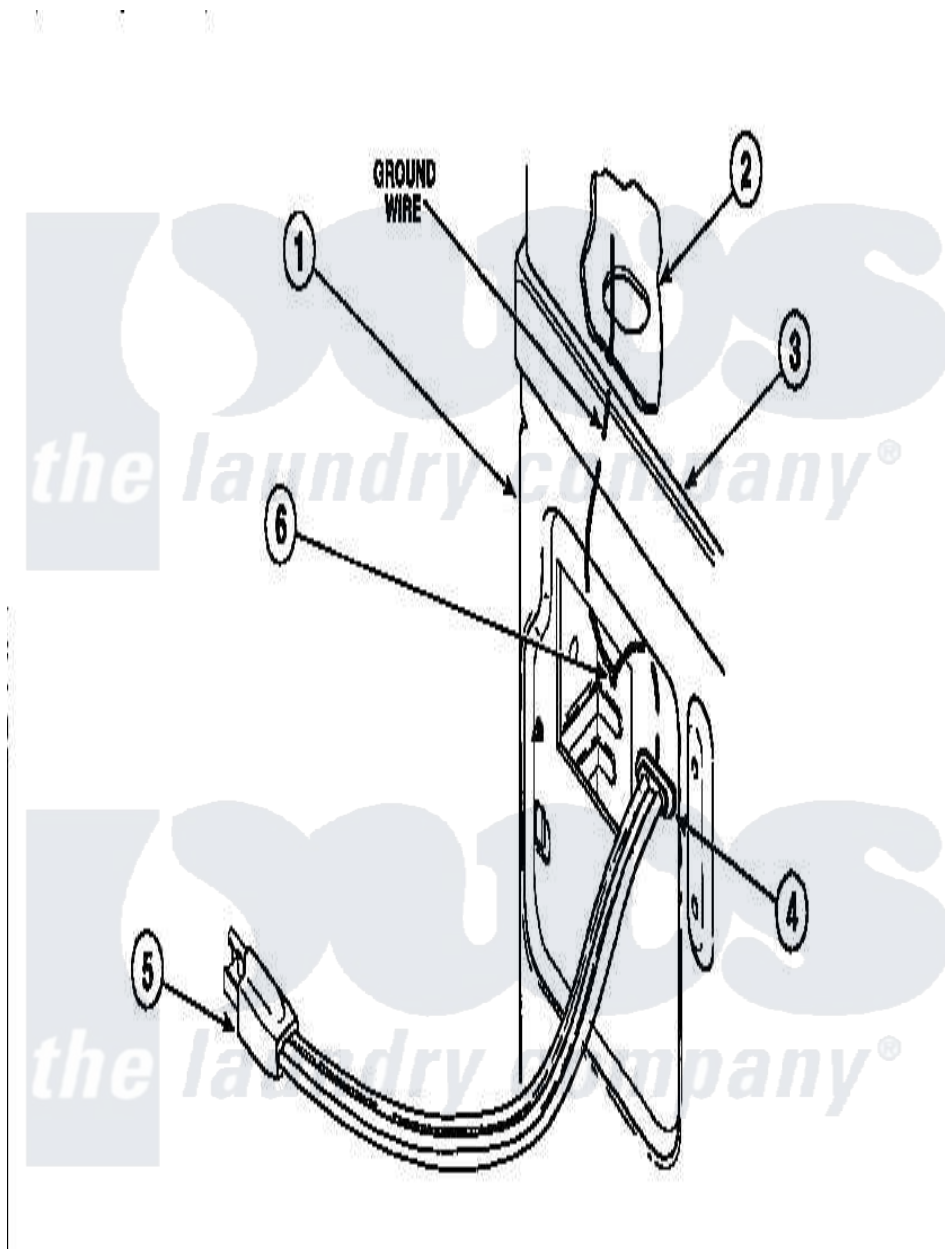

# Amana LE7153LB (BOM: PLE7153LB) 18 - POWER CORDS

Amana Residential Amana LE7153LB (BOM: PLE7153LB) Dryer Parts Parts Diagram 18 - POWER CORDS  
 Click on the part number to view part

Item	Original Part Number	Replaced By	Status	Part Description
1	500001P		Not Available	(ADD LETTER BEFORE "P" IN PART
2	500343		Not Available	PANEL, BACK(HOME HOOD)
3	500085P		Not Available	(ADD LETTER L-L, W-W TO PART N
6	502120	<a href="#">489069</a>		Xxscrew, 10-12 X 1/2
"	<a href="#">20530</a>			Screw, 10-24 x 3/8 Hex