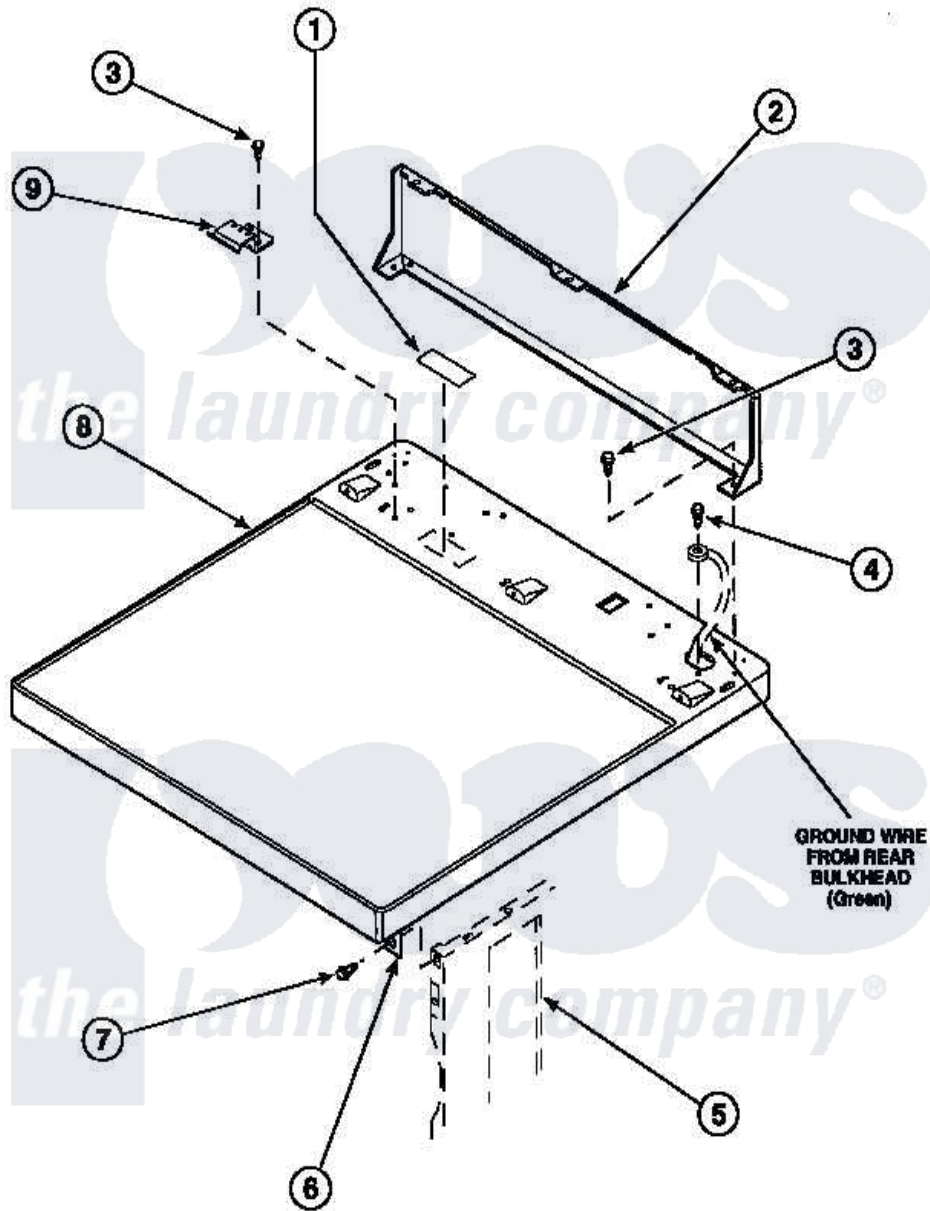

**Amana LE7153LM (BOM: PLE7153LM) 01 - CABINET TOP AND CONTROL HOOD REAR PANEL**

Amana Residential Amana LE7153LM (BOM: PLE7153LM) Dryer Parts Parts Diagram 01 - CABINET TOP AND CONTROL HOOD REAR PANEL  
 Click on the part number to view part

Item	Original Part Number	Replaced By	Status	Part Description
1	24903		Not Available	STICKER,DISCONNECT POW
2	500343		Not Available	PANEL,BACK(HOME HOOD)
3	501086	<a href="#">90767</a>		Screw, 8A X 3/8 HeX Washer Head Tapping
4	<a href="#">20530</a>			Screw, 10-24 x 3/8 Hex
5	500001P		Not Available	(ADD LETTER BEFORE "P" IN PART
6	500084	<a href="#">40130801</a>		Bracket, Top Mount
7	33562	<a href="#">27001200</a>		Screw
8	500085P		Not Available	(ADD LETTER L-L, W-W TO PART N
9	501241	<a href="#">Y503876</a>		Clip, Hold Down