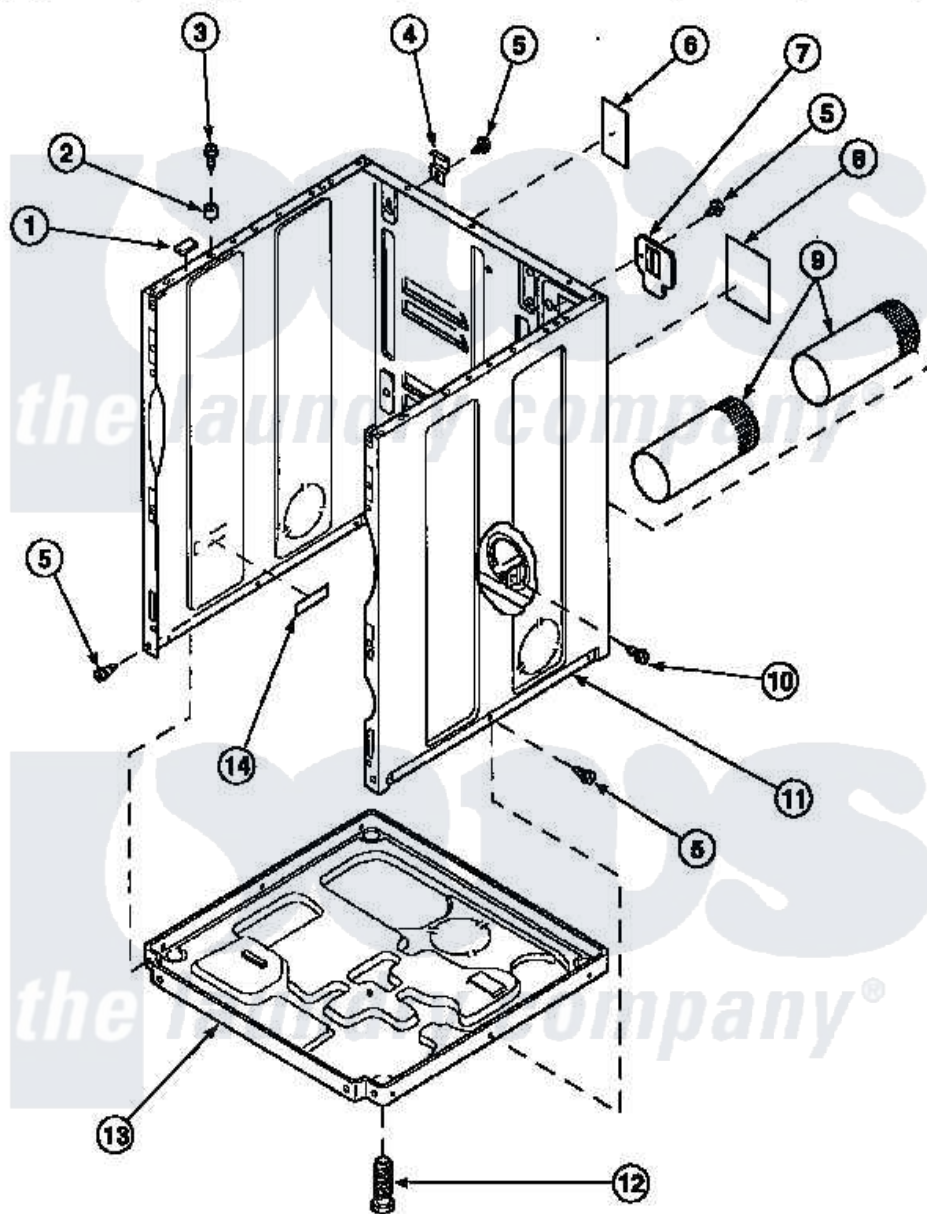

Amana LE7153LM (BOM: PLE7153LM) 02 - CABINET, EXHAUST DUCT AND BASE

Amana Residential Amana LE7153LM (BOM: PLE7153LM) Dryer Parts Parts Diagram 02 - CABINET, EXHAUST DUCT AND BASE

[Click on the part number to view part](#)

Item	Original Part Number	Replaced By	Status	Part Description
1	Y56128			Pad, Bumper
2	56079	505187		Locator, Panel
3	32671	Y014874		Screw, Idler Arm And Sleeve
4	500003			Hinge, Top
5	33562	27001200		Screw
8	501289		Not Available	(ELECTRIC MODELS)
9	500064	505518		Duct, Exhaust
10	501668	503688		Screw, 10B-16 X .34 I
11	500001P		Not Available	(ADD LETTER BEFORE "P" IN PART
12	Y500101			Leg, Leveling
13	500070			Base, Dryer
14	61294		Not Available	(ELECTRIC MODELS)
NI	521P3			Kit, Flex Vent-Display
"	528P3			Directional Exhaust Kit