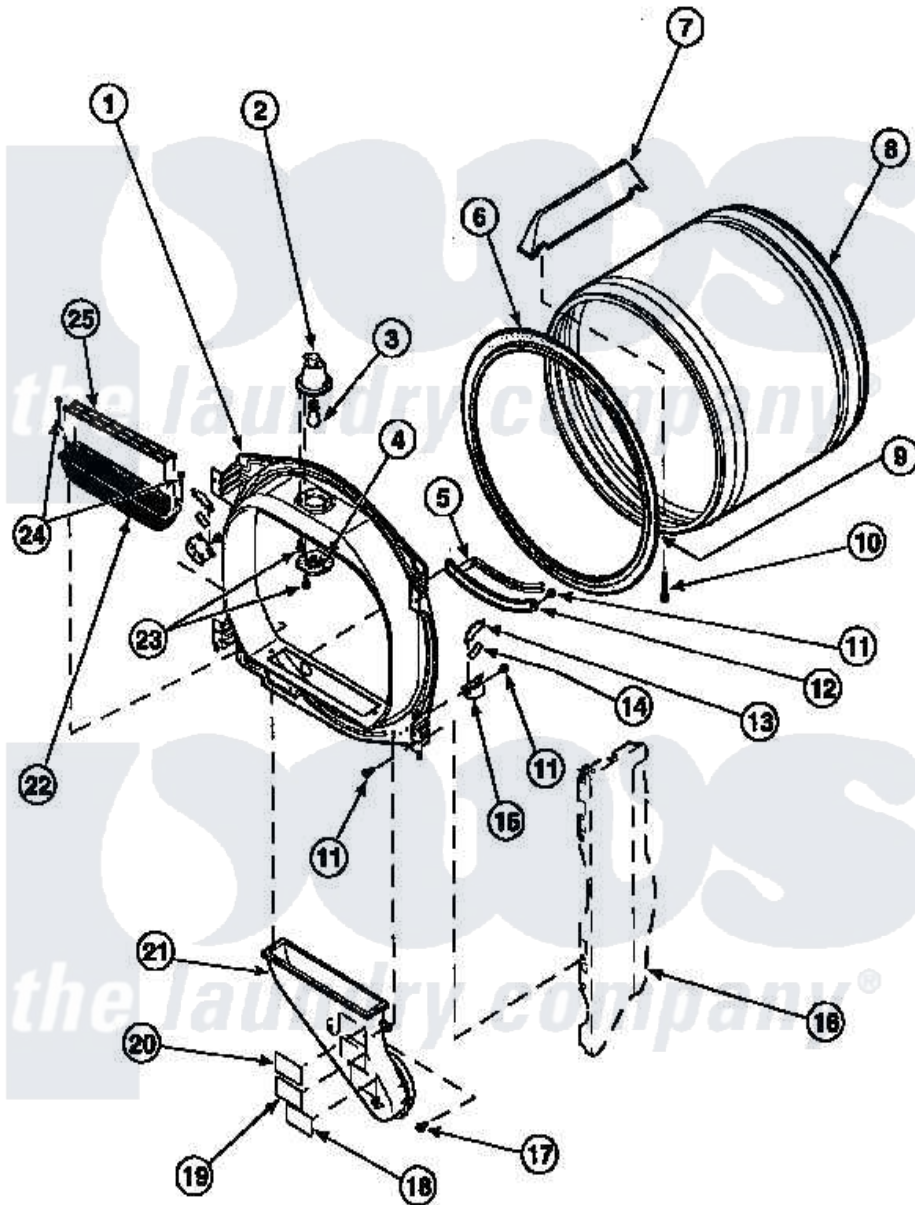

**Amana LE7153LM (BOM: PLE7153LM) 03 - FR BLKHD, AIR DUCT, FELT SEAL & CYLINDER**

Amana Residential Amana LE7153LM (BOM: PLE7153LM) Dryer Parts Parts Diagram 03 - FR BLKHD, AIR DUCT, FELT SEAL & CYLINDER  
 Click on the part number to view part

Item	Original Part Number	Replaced By	Status	Part Description
1	501570WP		Not Available	ASSY BULKHEAD
2	500153		Not Available	CYLINDER LIGHT HOUSING
3	Y60954	<a href="#">67001316</a>		Bulb, Light
4	500094		Not Available	LENS,DRUM LIGHT
6	501801	<a href="#">37001132</a>		Seal, Cylinder
7	500022	<a href="#">510102</a>		Baffle- SH
8	500735P		Not Available	ASSY,CYLINDER-HOME
9	22506P	<a href="#">511637P</a>		Adh Dow 737 Clr 3 Oz Tube
10	<a href="#">Y62588</a>			Screw, 10BT-12 X 1 Tap
11	502120	<a href="#">489069</a>		Xxscrew, 10-12 X 1/2
13	501553	<a href="#">37001298</a>		Glide- Dry
14	500121	<a href="#">510189</a>		Pad Felt
15	501554	<a href="#">12002090</a>		Bracket
16	500001P		Not Available	(ADD LETTER BEFORE "P" IN PART

17	Y31645	<a href="#">27001200</a>	Screw	
18	56259		Not Available	STICKER
19	500049		Not Available	STICKER
21	502231		Not Available	DUCT, HEAT
22	<a href="#">502140P</a>			Filter, Lint Kit
23	500248	<a href="#">M0211530</a>		Screw-SM No.8-18 X 3/8"
24	<a href="#">500226</a>			Screw, 8b-16 x 5/8 Tap
25	<a href="#">502092</a>			Cover, Lint Filter