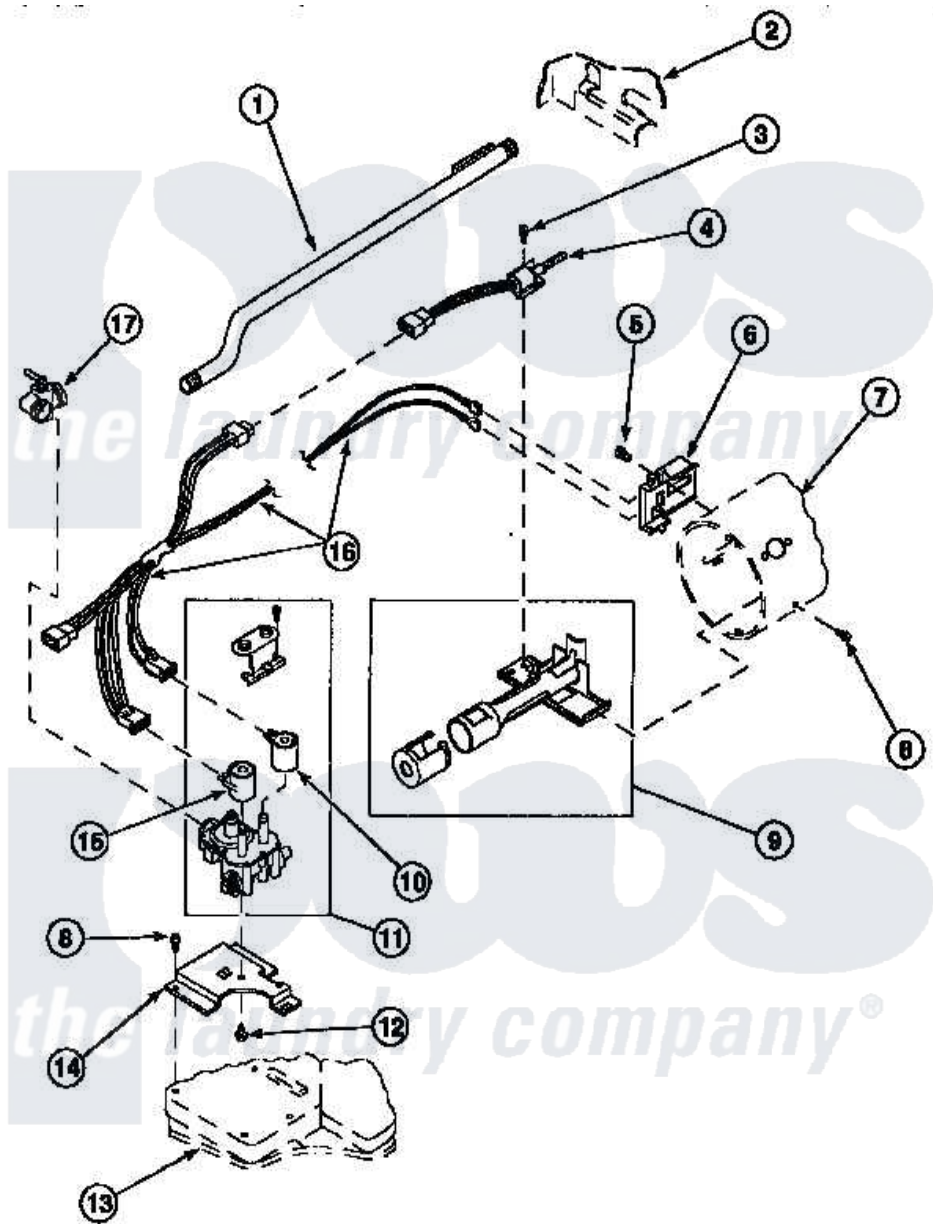

Amana LE7153LM (BOM: PLE7153LM) 04 - GAS VALVE, IGNITER & GAS CONVERSION KITS

Amana Residential Amana LE7153LM (BOM: PLE7153LM) Dryer Parts Parts Diagram 04 - GAS VALVE, IGNITER & GAS CONVERSION KITS
 Click on the part number to view part

Item	Original Part Number	Replaced By	Status	Part Description
2	500001P		Not Available	(ADD LETTER BEFORE "P" IN PART
5	23222	3177991		Screw
8	501668	503688		Screw, 10B-16 X .34 I
13	500070			Base, Dryer
NI	501397			Assembly, Wiring Harness