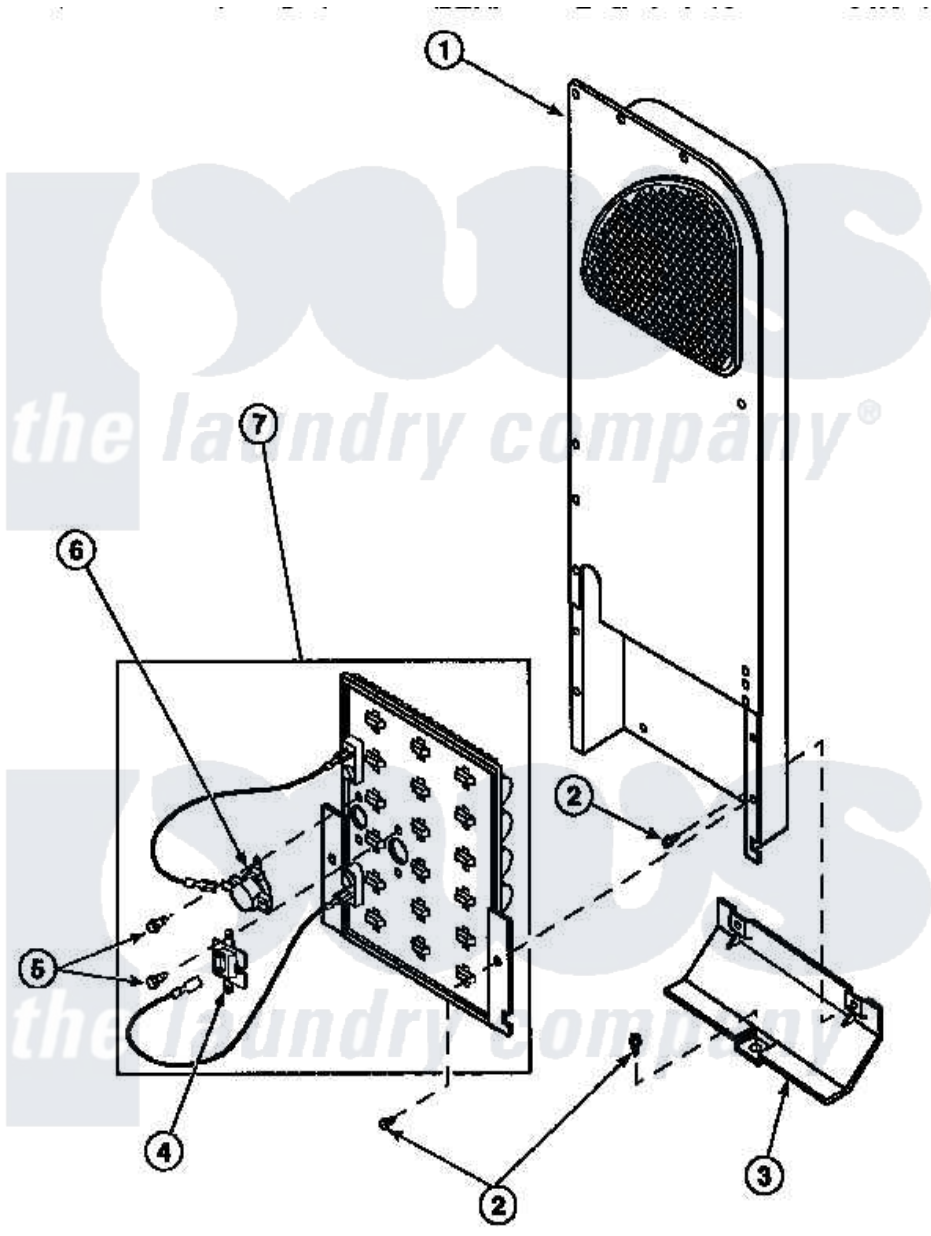

**Amana LE7153LM (BOM: PLE7153LM) 10 - HEATER BOX ASSY
ORIGINALLY ON ELEC DRYER**

Amana Residential Amana LE7153LM (BOM: PLE7153LM) Dryer Parts Parts Diagram 10 - HEATER BOX ASSY
ORIGINALLY ON ELEC DRYER
Click on the part number to view part

Item	Original Part Number	Replaced By	Status	Part Description
1	500179P	503605		Assembly, Heater Duct
2	501668	503688		Screw, 10B-16 X .34 I
3	60952		Not Available	SHIELD,HEAT DUCT
4	62600	40113801		Fuse, Thermal
5	23222	3177991		Screw
6	Y62641	W10116735		Thermistor-Fix
7	61928			Heater Assembly 208V
"	61927			Heater Assembly