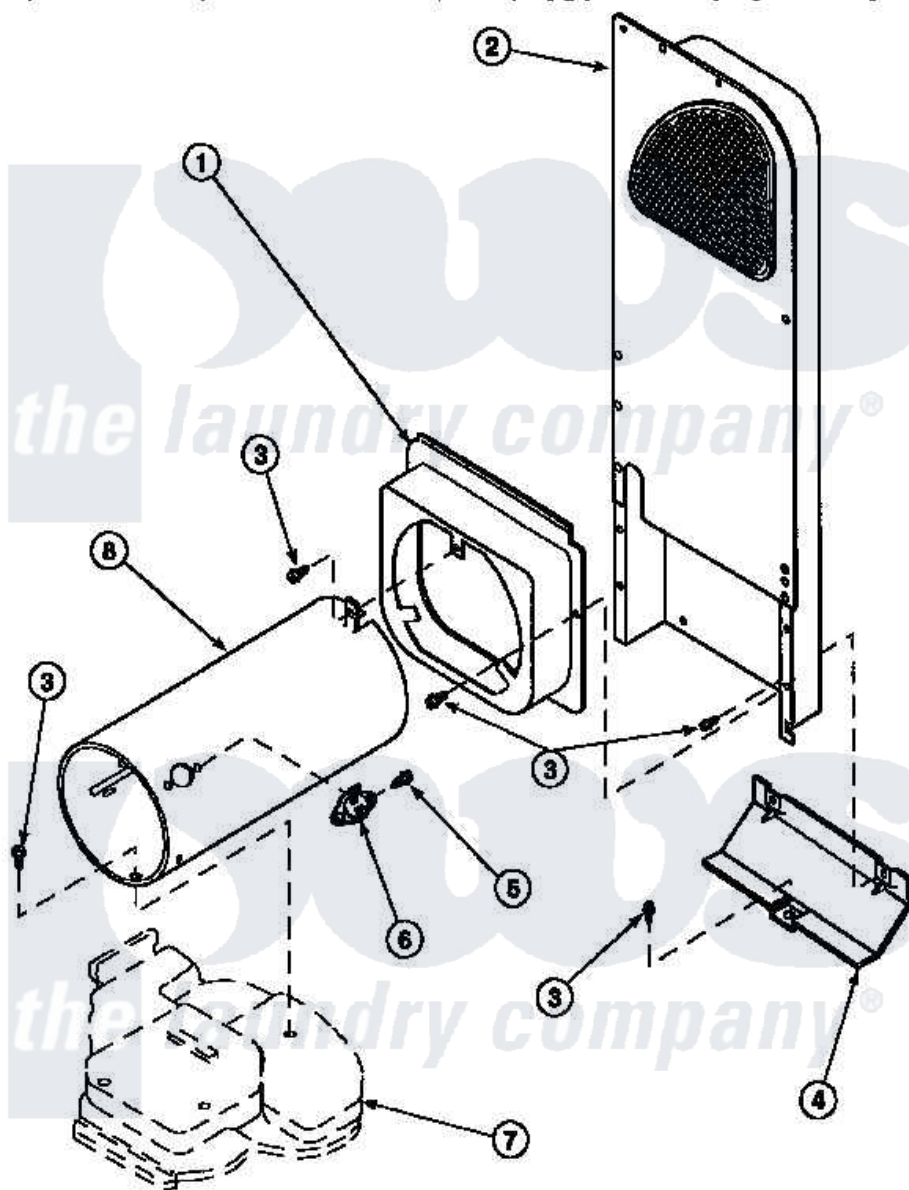

**Amana LE7153LM (BOM: PLE7153LM) 11 - HEATER BOX ASSY
ORIGINALLY ON GAS DRYER**

Amana Residential Amana LE7153LM (BOM: PLE7153LM) Dryer Parts Parts Diagram 11 - HEATER BOX ASSY
ORIGINALLY ON GAS DRYER
Click on the part number to view part

Item	Original Part Number	Replaced By	Status	Part Description
2	500179P	503605		Assembly, Heater Duct
3	501668	503688		Screw, 10B-16 X .34 I
4	60952		Not Available	SHIELD,HEAT DUCT
7	500070			Base, Dryer