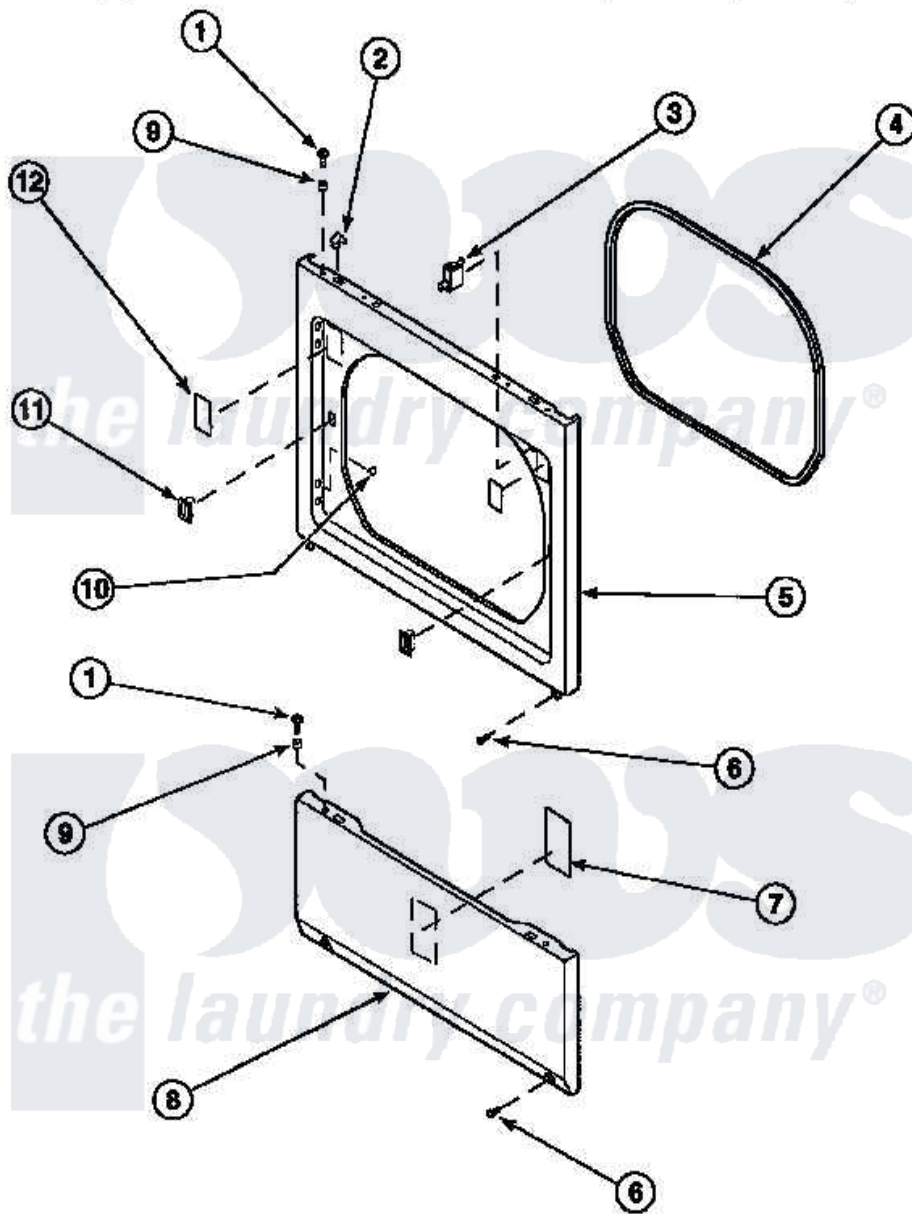

Amana LE7153LM (BOM: PLE7153LM) 14 - LOWER ACCESS PANEL, FRONT PANEL AND SEAL

Amana Residential Amana LE7153LM (BOM: PLE7153LM) Dryer Parts Parts Diagram 14 - LOWER ACCESS PANEL, FRONT PANEL AND SEAL

[Click on the part number to view part](#)

Item	Original Part Number	Replaced By	Status	Part Description
1	32671	Y014874		Screw, Idler Arm And Sleeve
2	56080	22001650		Fastener, Spring
3	Y62872	W10169313		Switch-Dor
4	500034			Seal, Front Panel
6	33562	27001200		Screw
9	56079	505187		Locator, Panel
10	500227	505295		Screw, No.8ab-16 x 3/4 PH
11	54660	LA-1003		Door Catch Kit
12	500281		Not Available	STICKER