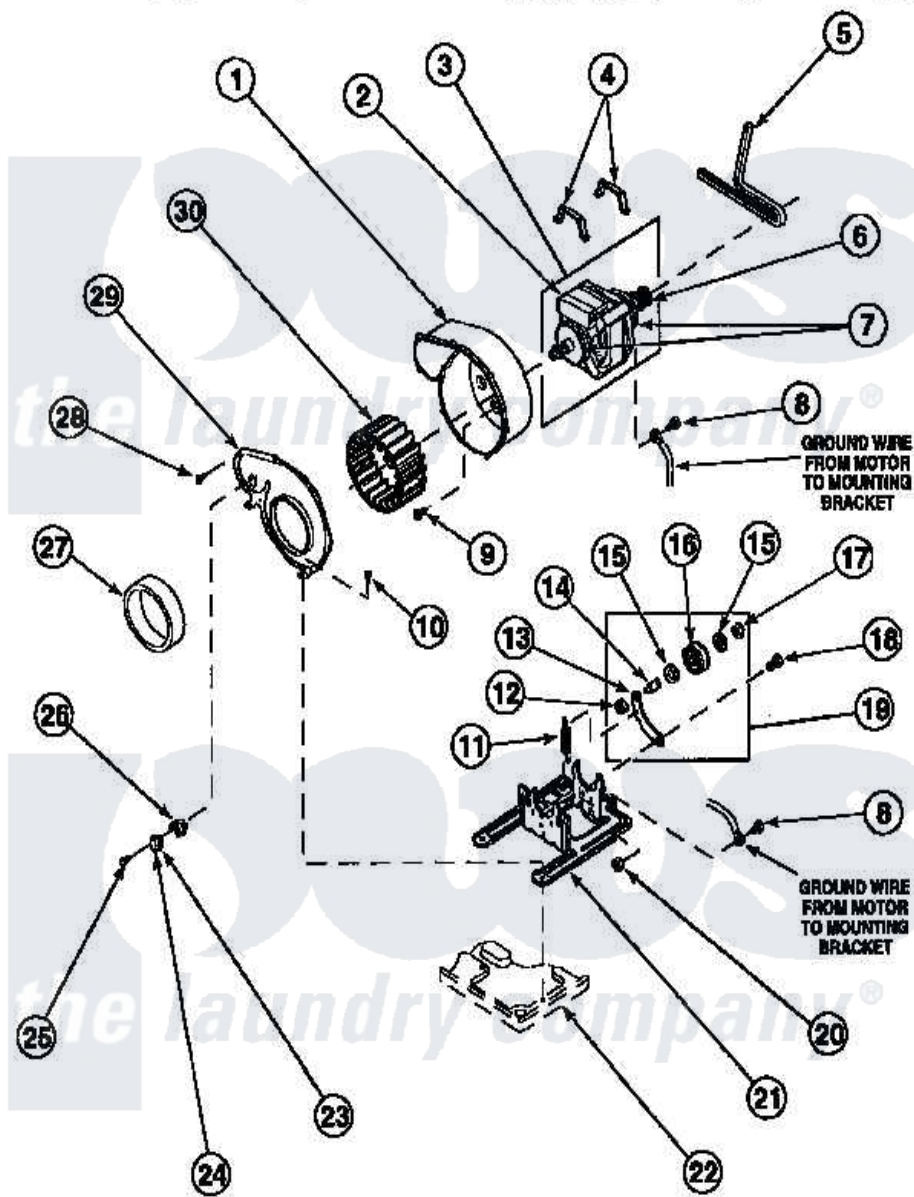

# Amana LE7153LM (BOM: PLE7153LM) 15 - MOTOR, EXHAUST FAN AND BELT

Amana Residential Amana LE7153LM (BOM: PLE7153LM) Dryer Parts Parts Diagram 15 - MOTOR, EXHAUST FAN AND BELT

Click on the part number to view part

Item	Original Part Number	Replaced By	Status	Part Description
1	<a href="#">56020</a>			Housing, Blower
2	501218		Not Available	MOTOR SWITCH (DOES NOT INCLUDE THERMAL PROT
3	501211	<a href="#">2200376</a>		Motor
4	Y58047	<a href="#">660658</a>		Clamp, Motor Mounting 343481 685441
5	59174	<a href="#">40111201</a>		Belt, Cylinder
6	<a href="#">500011</a>			Pulley, Motor
7	<a href="#">590P3</a>			Motor Hub Ring Kit
8	<a href="#">20530</a>			Screw, 10-24 x 3/8 Hex
9	Y31645	<a href="#">27001200</a>		Screw
10	33562	<a href="#">27001200</a>		Screw
11	<a href="#">56076</a>			Spring, Idler
12	56156	<a href="#">358160</a>		Nut
13	500910	<a href="#">37001144</a>		Assembly- Idler

14	<a href="#">56461</a>		Shaft
15	<a href="#">52549</a>		Washer, 501 ID X3/4 Odx
16	<a href="#">Y54414</a>		Assembly, Wheel And Bearing
17	<a href="#">23748</a>		Ring, Retaining
18	<a href="#">500824</a>		Screw, 1/4-20 Unc Hex
19	500269	<a href="#">37001287</a>	Assembly, Idler Lever/Shaft/Pulley
20	52566	<a href="#">27001225</a>	Nut, Jam Mid Lock 1/4-20
21	500822	<a href="#">503613</a>	Mount, Motor
22	<a href="#">500070</a>		Base, Dryer
24	<a href="#">503551</a>		Thermostat, Cycling
"	<a href="#">Y61372</a>		Thermostat
25	23222	<a href="#">3177991</a>	Screw
"	Y33561	<a href="#">489464</a>	Screw
26	61401	<a href="#">61623</a>	Thermostat, Heater-BR
27	<a href="#">500313</a>		Seal, Blower Housing
28	<a href="#">31260</a>		Screw, No.8 X 3/8 Ind H
29	500078	<a href="#">511969P</a>	Kit Blower Housing And Cover
30	56000	<a href="#">510139P</a>	Assembly Blower Fan Package