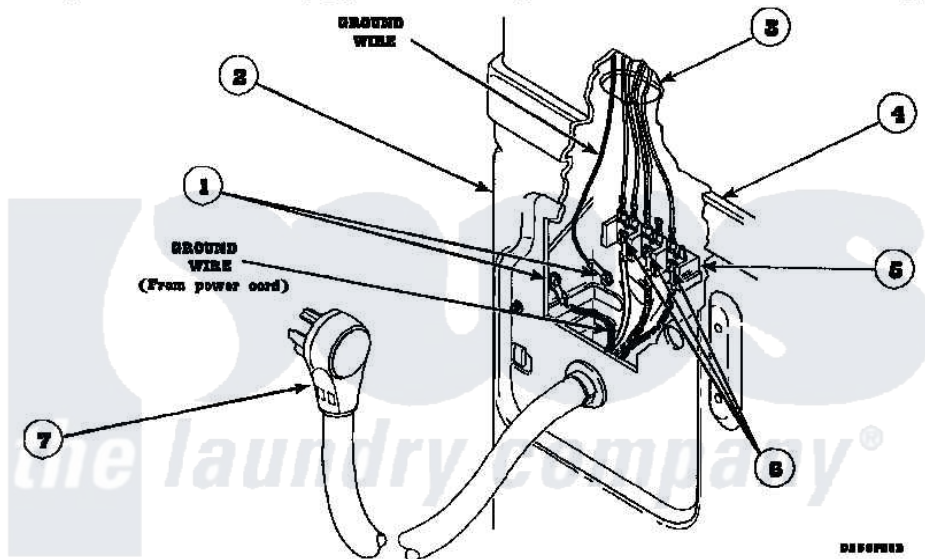

Amana LE7153LM (BOM: PLE7153LM) 17 - POWER CORDS

Amana [Residential Amana LE7153LM \(BOM: PLE7153LM\) Dryer Parts](#) Parts Diagram 17 - POWER CORDS
 Click on the part number to view part

Item	Original Part Number	Replaced By	Status	Part Description
1	502120	489069		Xxscrew, 10-12 X 1/2
"	20530			Screw, 10-24 x 3/8 Hex
2	500001P		Not Available	(ADD LETTER BEFORE "P" IN PART
3	500343		Not Available	PANEL, BACK(HOME HOOD)
4	500085P		Not Available	(ADD LETTER L-L, W-W TO PART N
5	61923P	61923		Block, Terminal
6	Y61199	3400094		Screw, 10-32 X 3/8