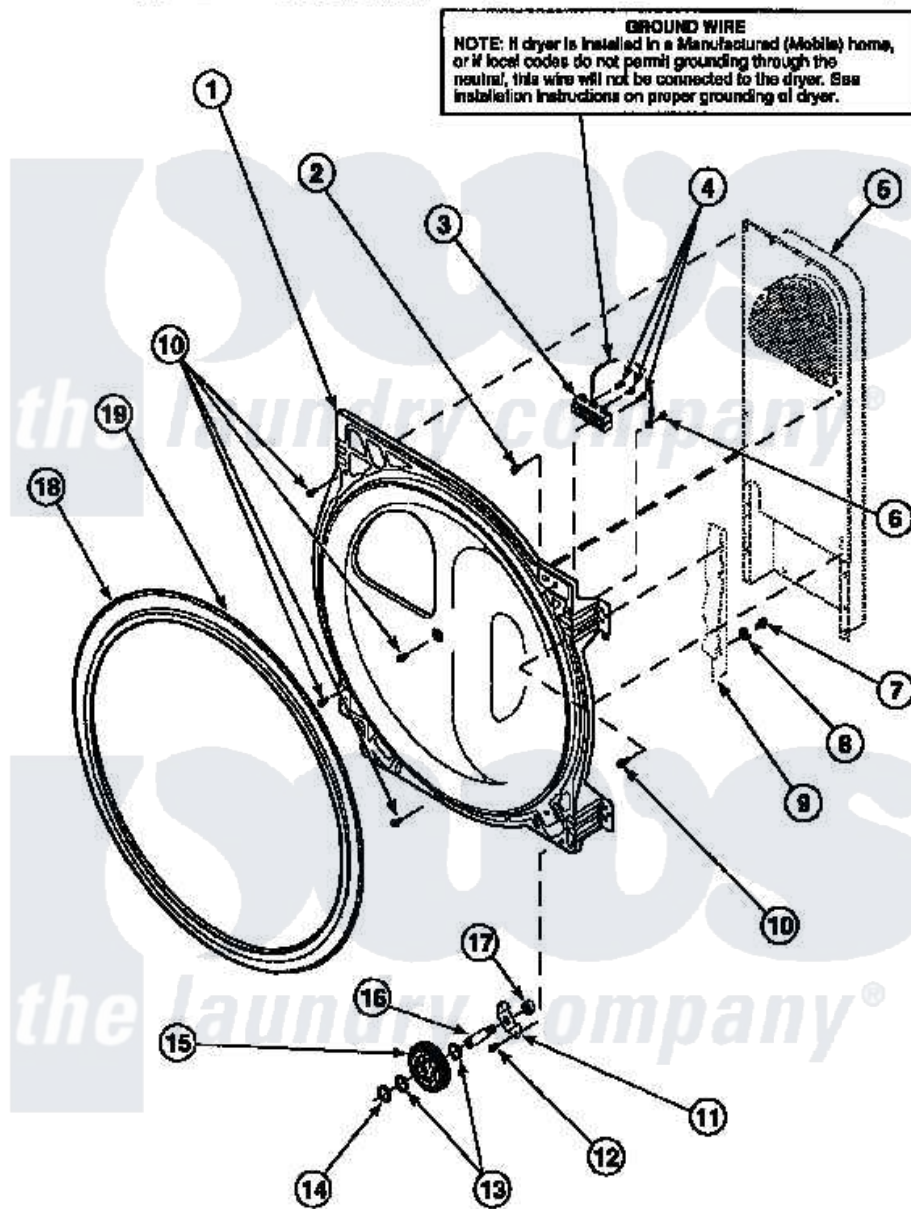

**Amana LE7153LM (BOM: PLE7153LM) 19 - REAR
BLKHD/SEAL/CYLINDER ROLLER/TERM BLK**

Amana Residential Amana LE7153LM (BOM: PLE7153LM) Dryer Parts Parts Diagram 19 - REAR
BLKHD/SEAL/CYLINDER ROLLER/TERM BLK
Click on the part number to view part

Item	Original Part Number	Replaced By	Status	Part Description
1	Y501154		Not Available	ASSY, BULKHEAD
2	501285			Screw, No.12 X 9/16-Pla
3	61923P	61923		Block, Terminal
4	Y61199	3400094		Screw, 10-32 X 3/8
5	500179P	503605		Assembly, Heater Duct
6	20530			Screw, 10-24 x 3/8 Hex
"	502120	489069		Xxscrew, 10-12 X 1/2
7	20530			Screw, 10-24 x 3/8 Hex
8	51474		Not Available	WASHER, 13/64IDX1/2ODX.
9	500001P		Not Available	(ADD LETTER BEFORE "P" IN PART
10	501668	503688		Screw, 10B-16 X .34 I
11	500062	40113601		Assembly, Roller Brkt
12	501668	503688		Screw, 10B-16 X .34 I
13	52549			Washer, 501 ID X3/4 Odx

14	23748		Ring, Retaining
15	500214P	37001042	Assembly, Cylinder Roller
16	56461		Shaft
17	56156	358160	Nut
18	501801	37001132	Seal, Cylinder
19	22506P	511637P	Adh Dow 737 Clr 3 Oz Tube